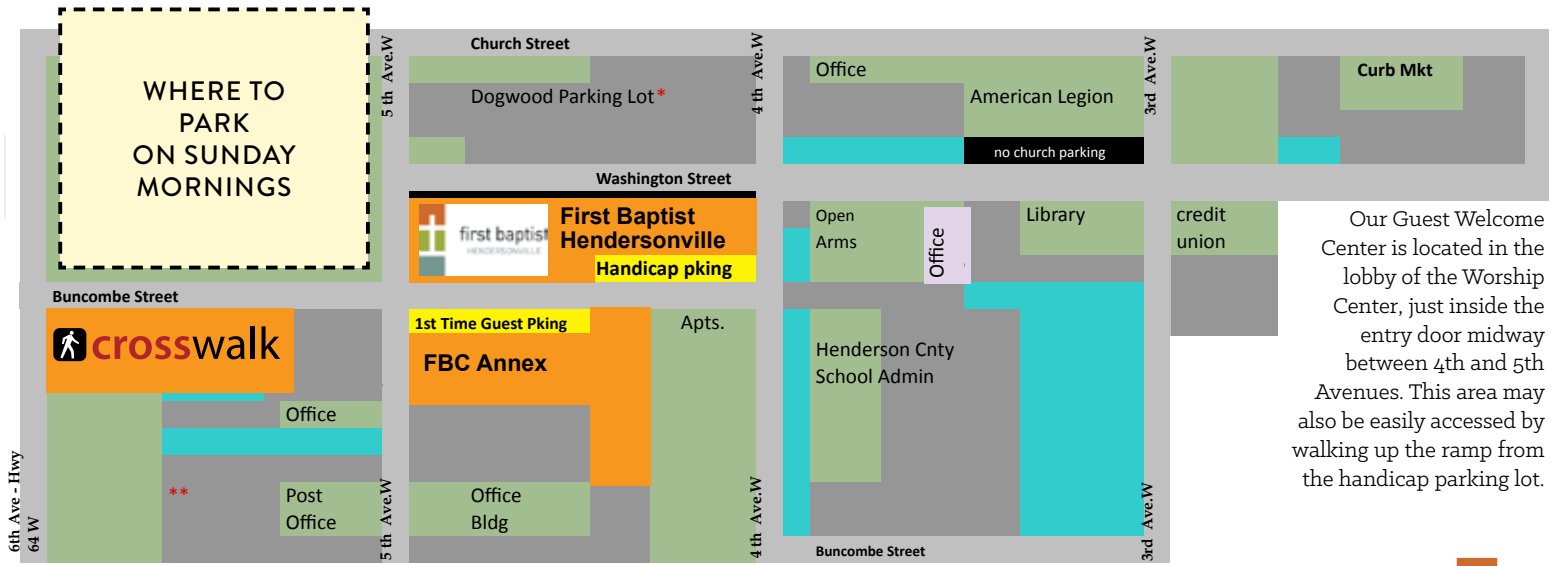

**WHERE TO PARK ON SUNDAY MORNINGS**

Our Guest Welcome Center is located in the lobby of the Worship Center, just inside the entry door midway between 4th and 5th Avenues. This area may also be easily accessed by walking up the ramp from the handicap parking lot.

- Available Parking Areas
- Area Buildings
- Vacant Lots
- Handicap or Guest parking

Streetside parking available on the east side of Washington St., Buncombe St and 4th Avenue  
 Additional Handicap parking is located on the west side of Washington St between 4th & 5th Avenues  
 \* Please do not park in spaces marked with a traffic cone in Dogwood - Your Car may be ticketed or towed  
 \*\* Please park to side and rear of Post Office Only