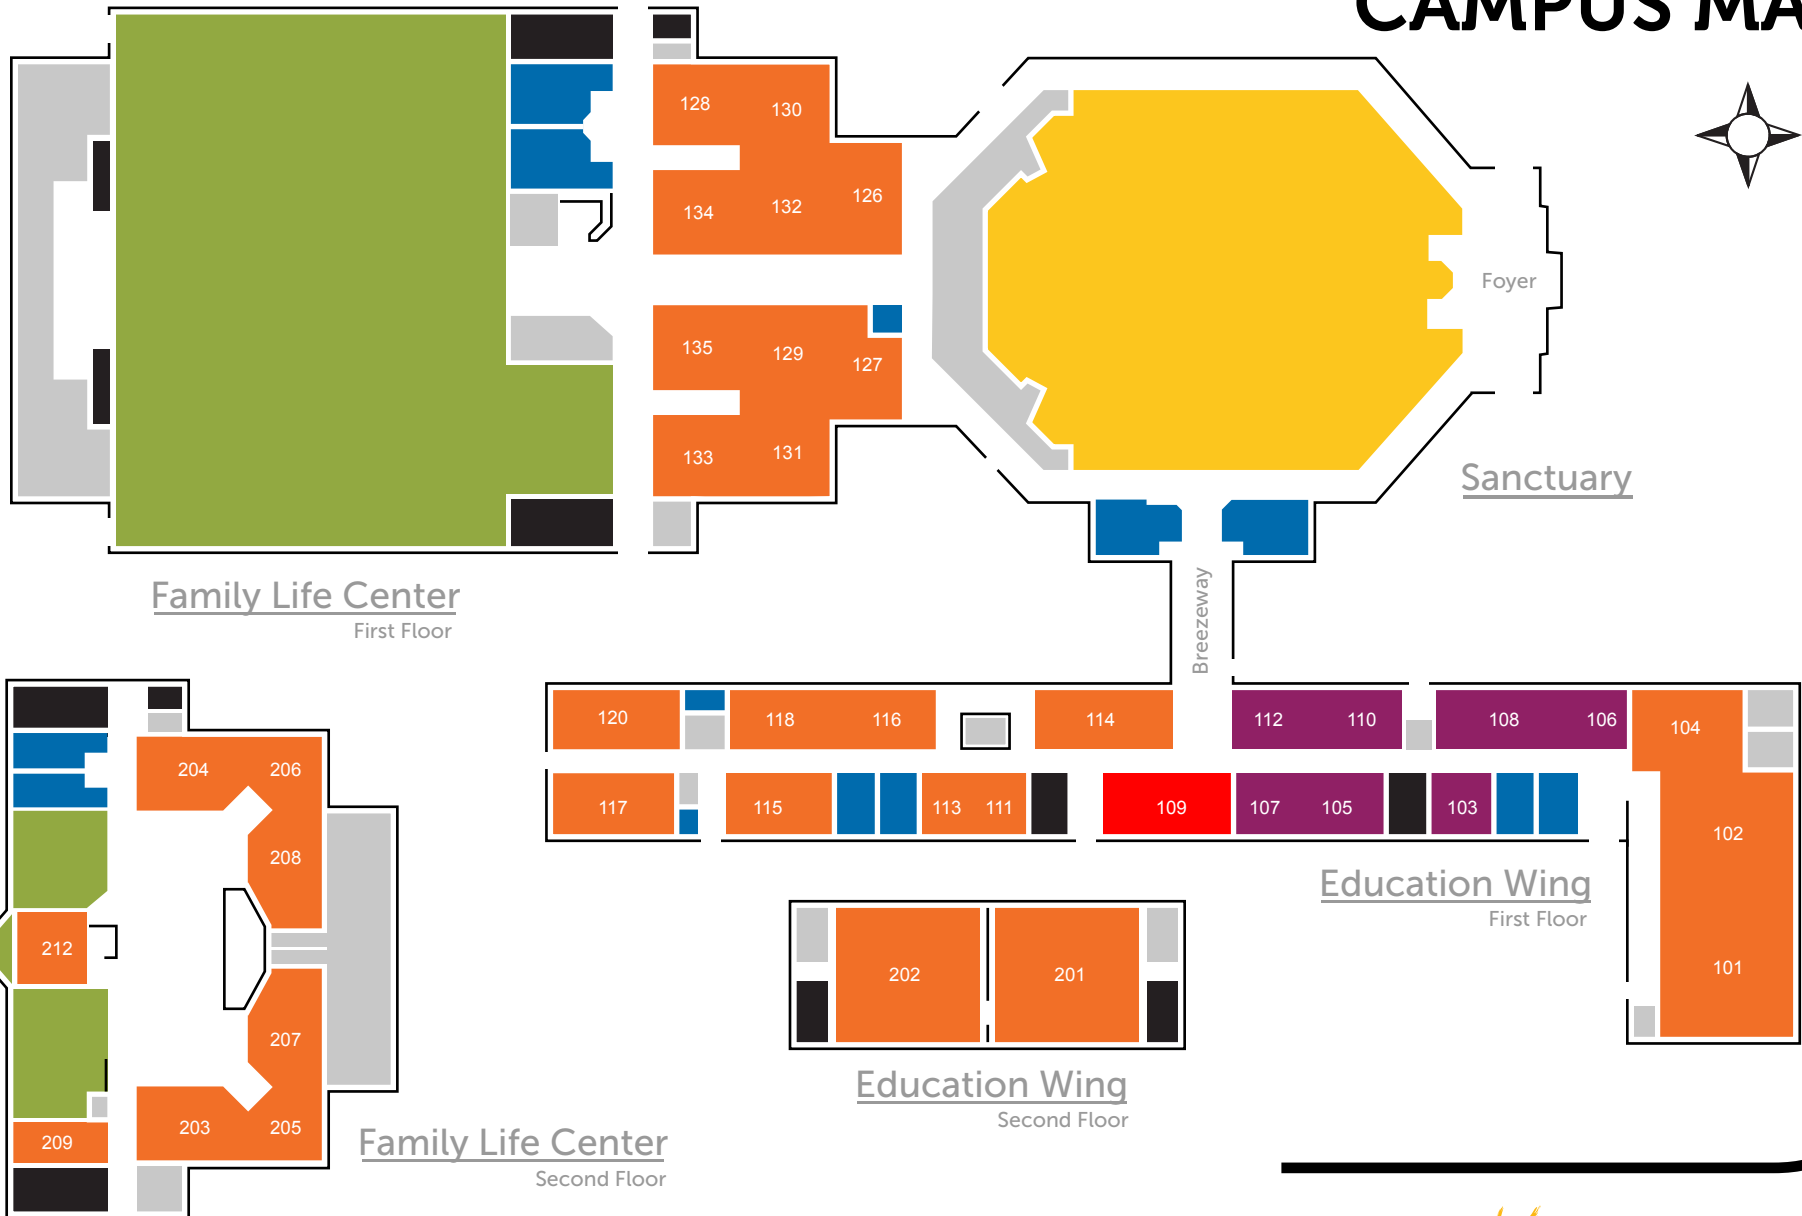

Tree Street

# CAMPUS MAP

Highway 164

- Sanctuary
- Classrooms
- Stairs/Elevators
- Recreation
- Church Offices
- Library
- Restrooms
- Storage

149 SR 164 E, Dover, AR  
 (479) 331-2250  
 fbcdover.com