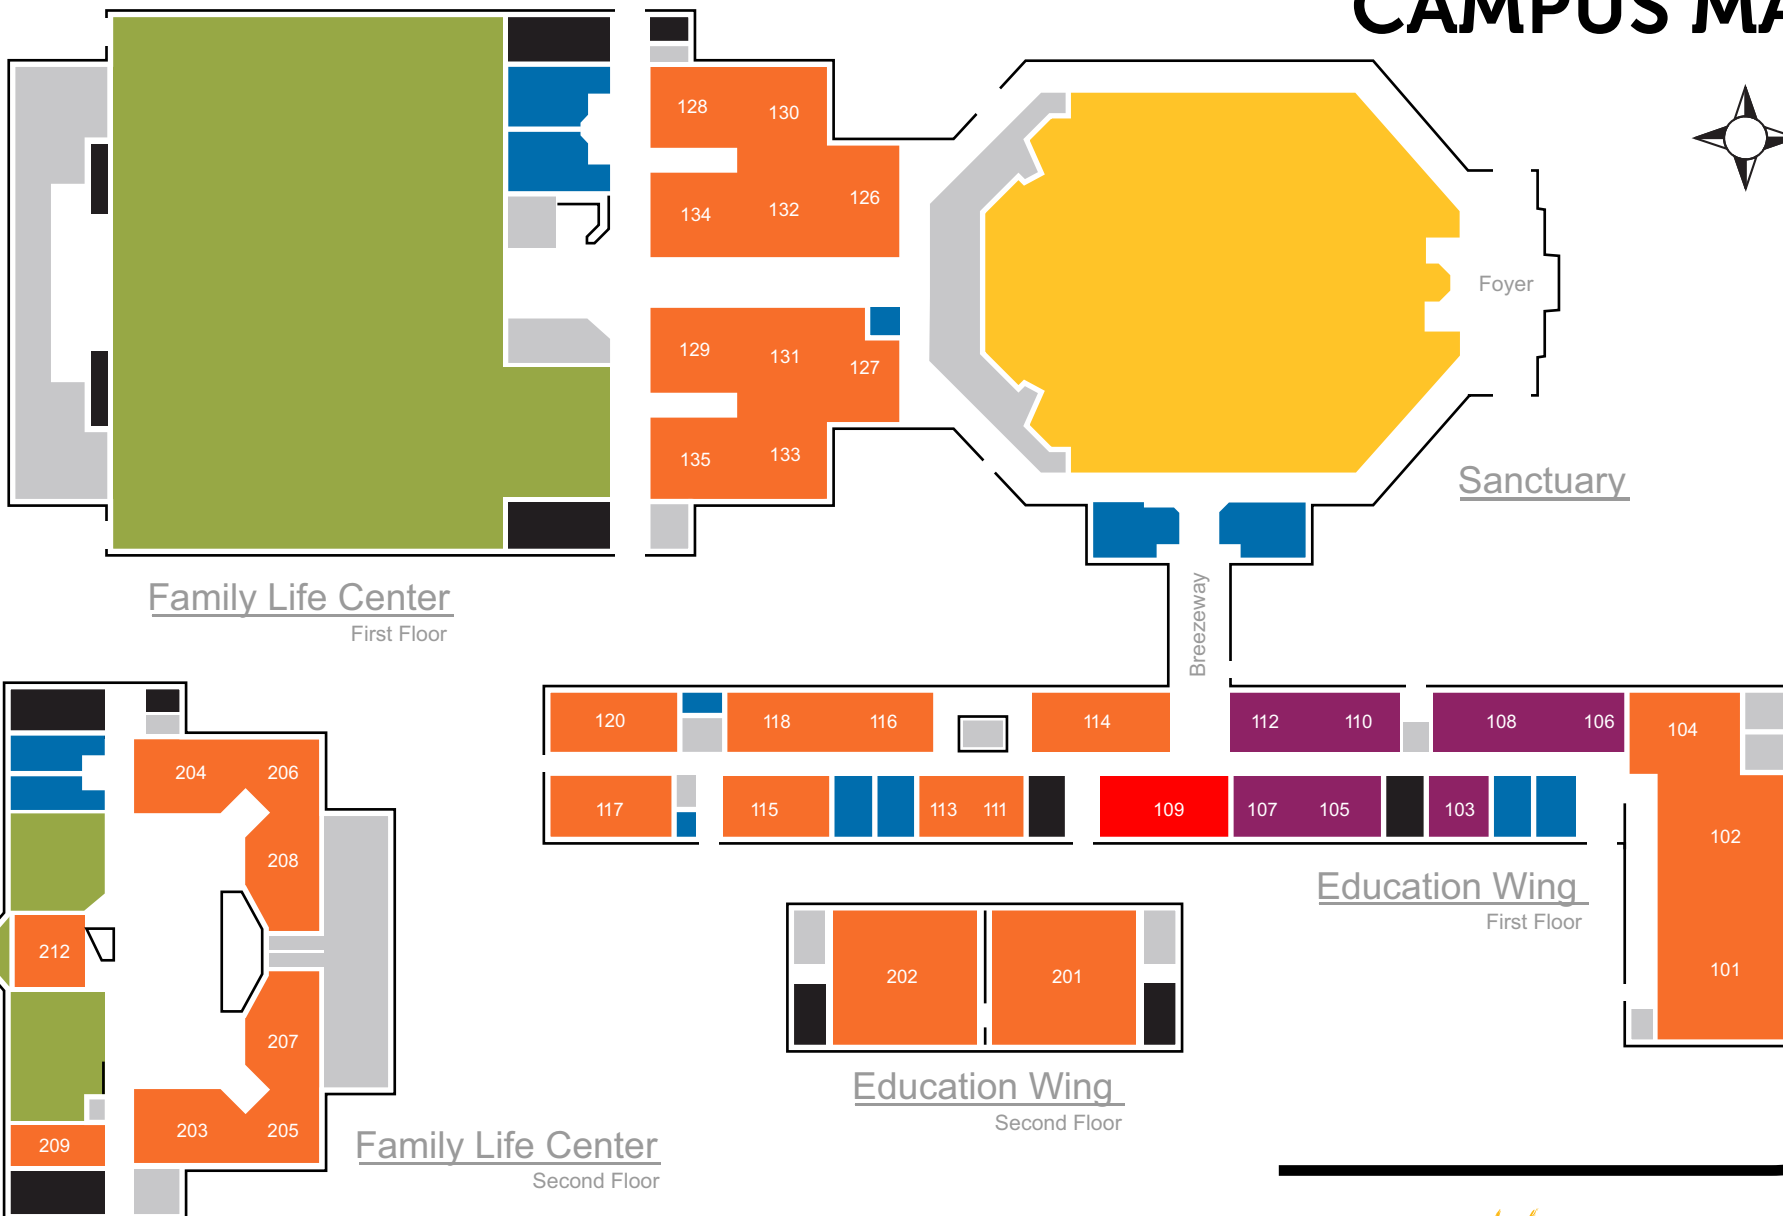

Tree Street

# CAMPUS MAP

Highway 164

-  Sanctuary
-  Classrooms
-  Stairs/Elevators
-  Recreation
-  Church Oces
-  Library
-  Restrooms
-  Storage

149 SR 164 E, Dover, AR  
 (479) 331-2250  
 fbcdover.com