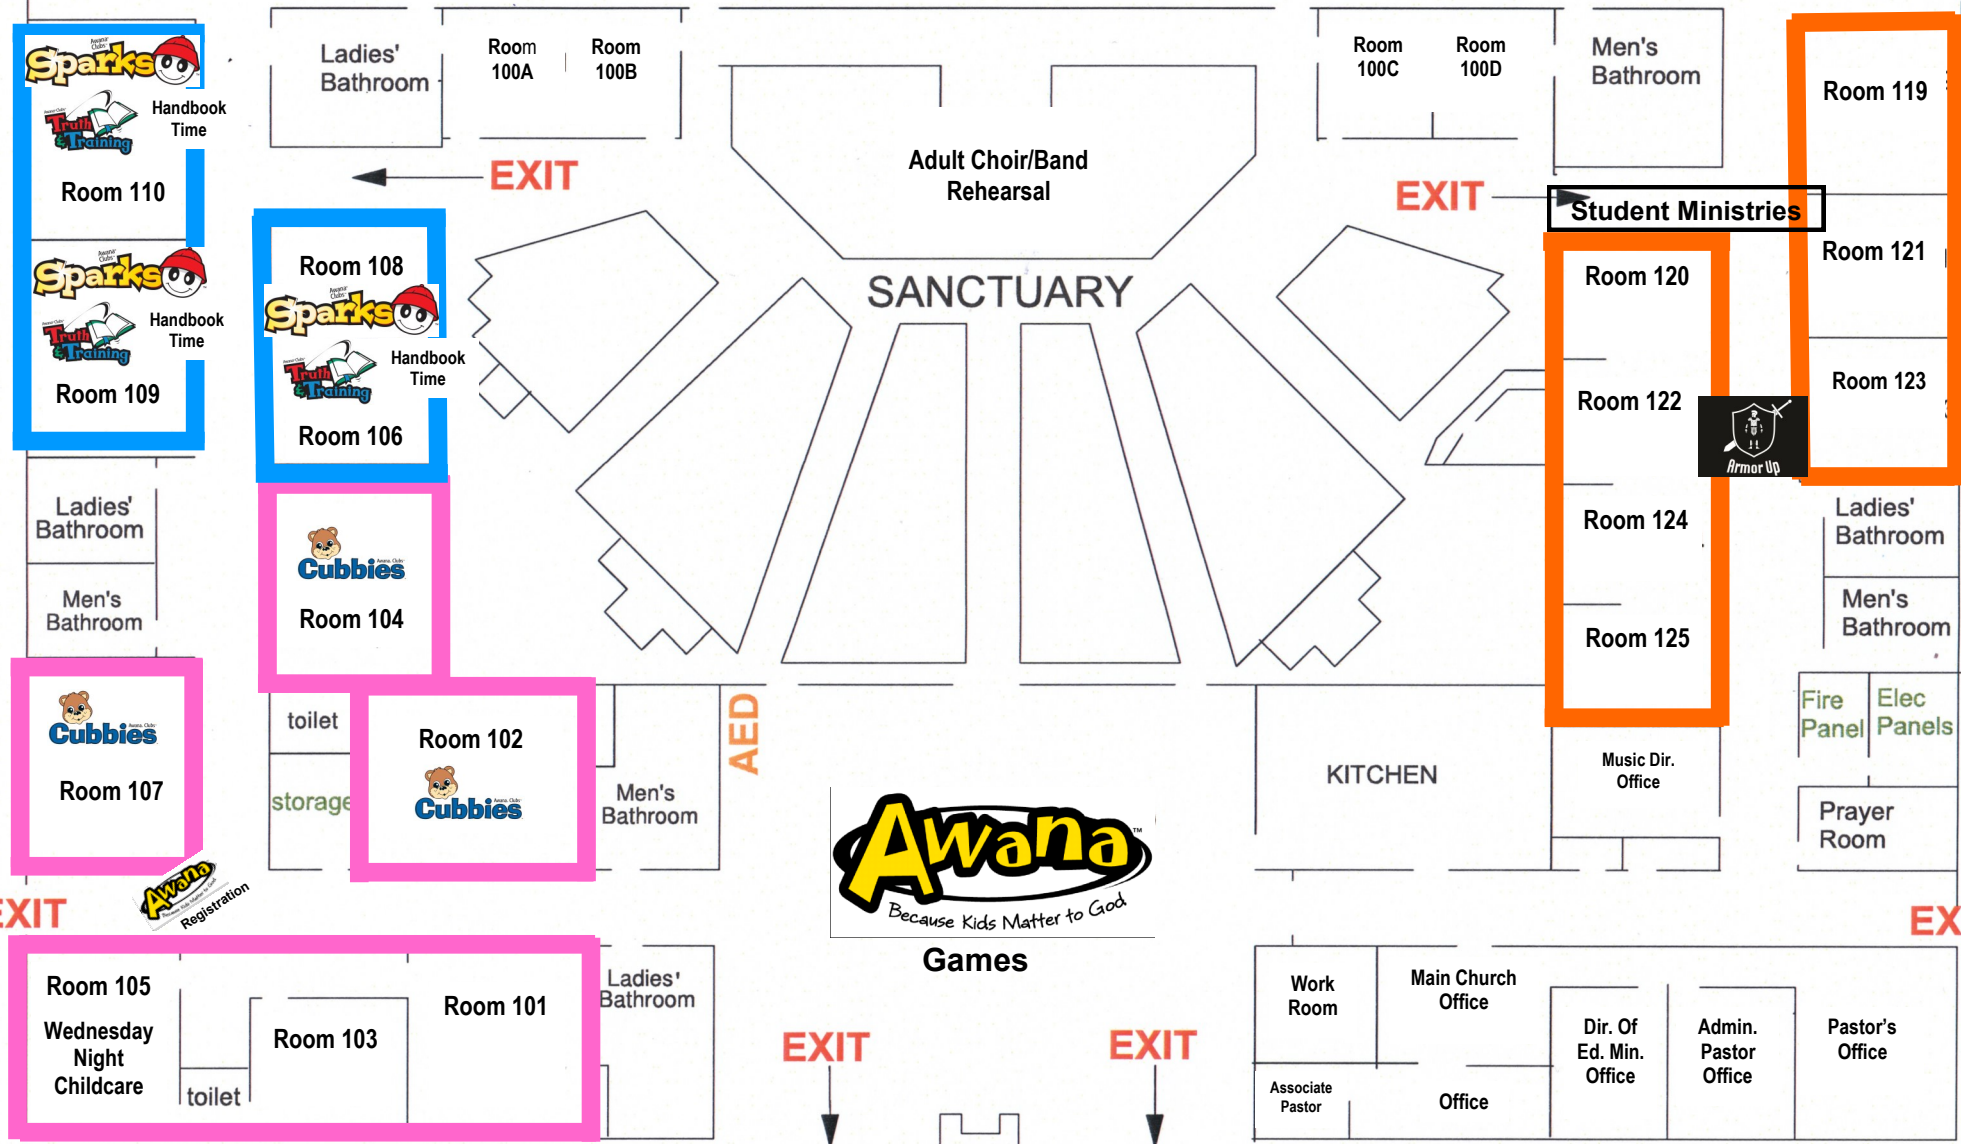

# Class Location Beginning Wednesday, September 5, 2018

<b>Room 111</b> Handbook Time	<b>Room 112</b> Large Group	mechanical	<b>Room 113</b> Handbook Time	<b>Room 114</b> Large Group	<b>Room 115</b>	mechanical	Storage	<b>Room 116</b>	<b>Room 117/118</b> Adult Bible Study
----------------------------------	--------------------------------	------------	----------------------------------	--------------------------------	-----------------	------------	---------	-----------------	--

EXIT

EXIT

EXIT

EXIT

EXIT

EXIT