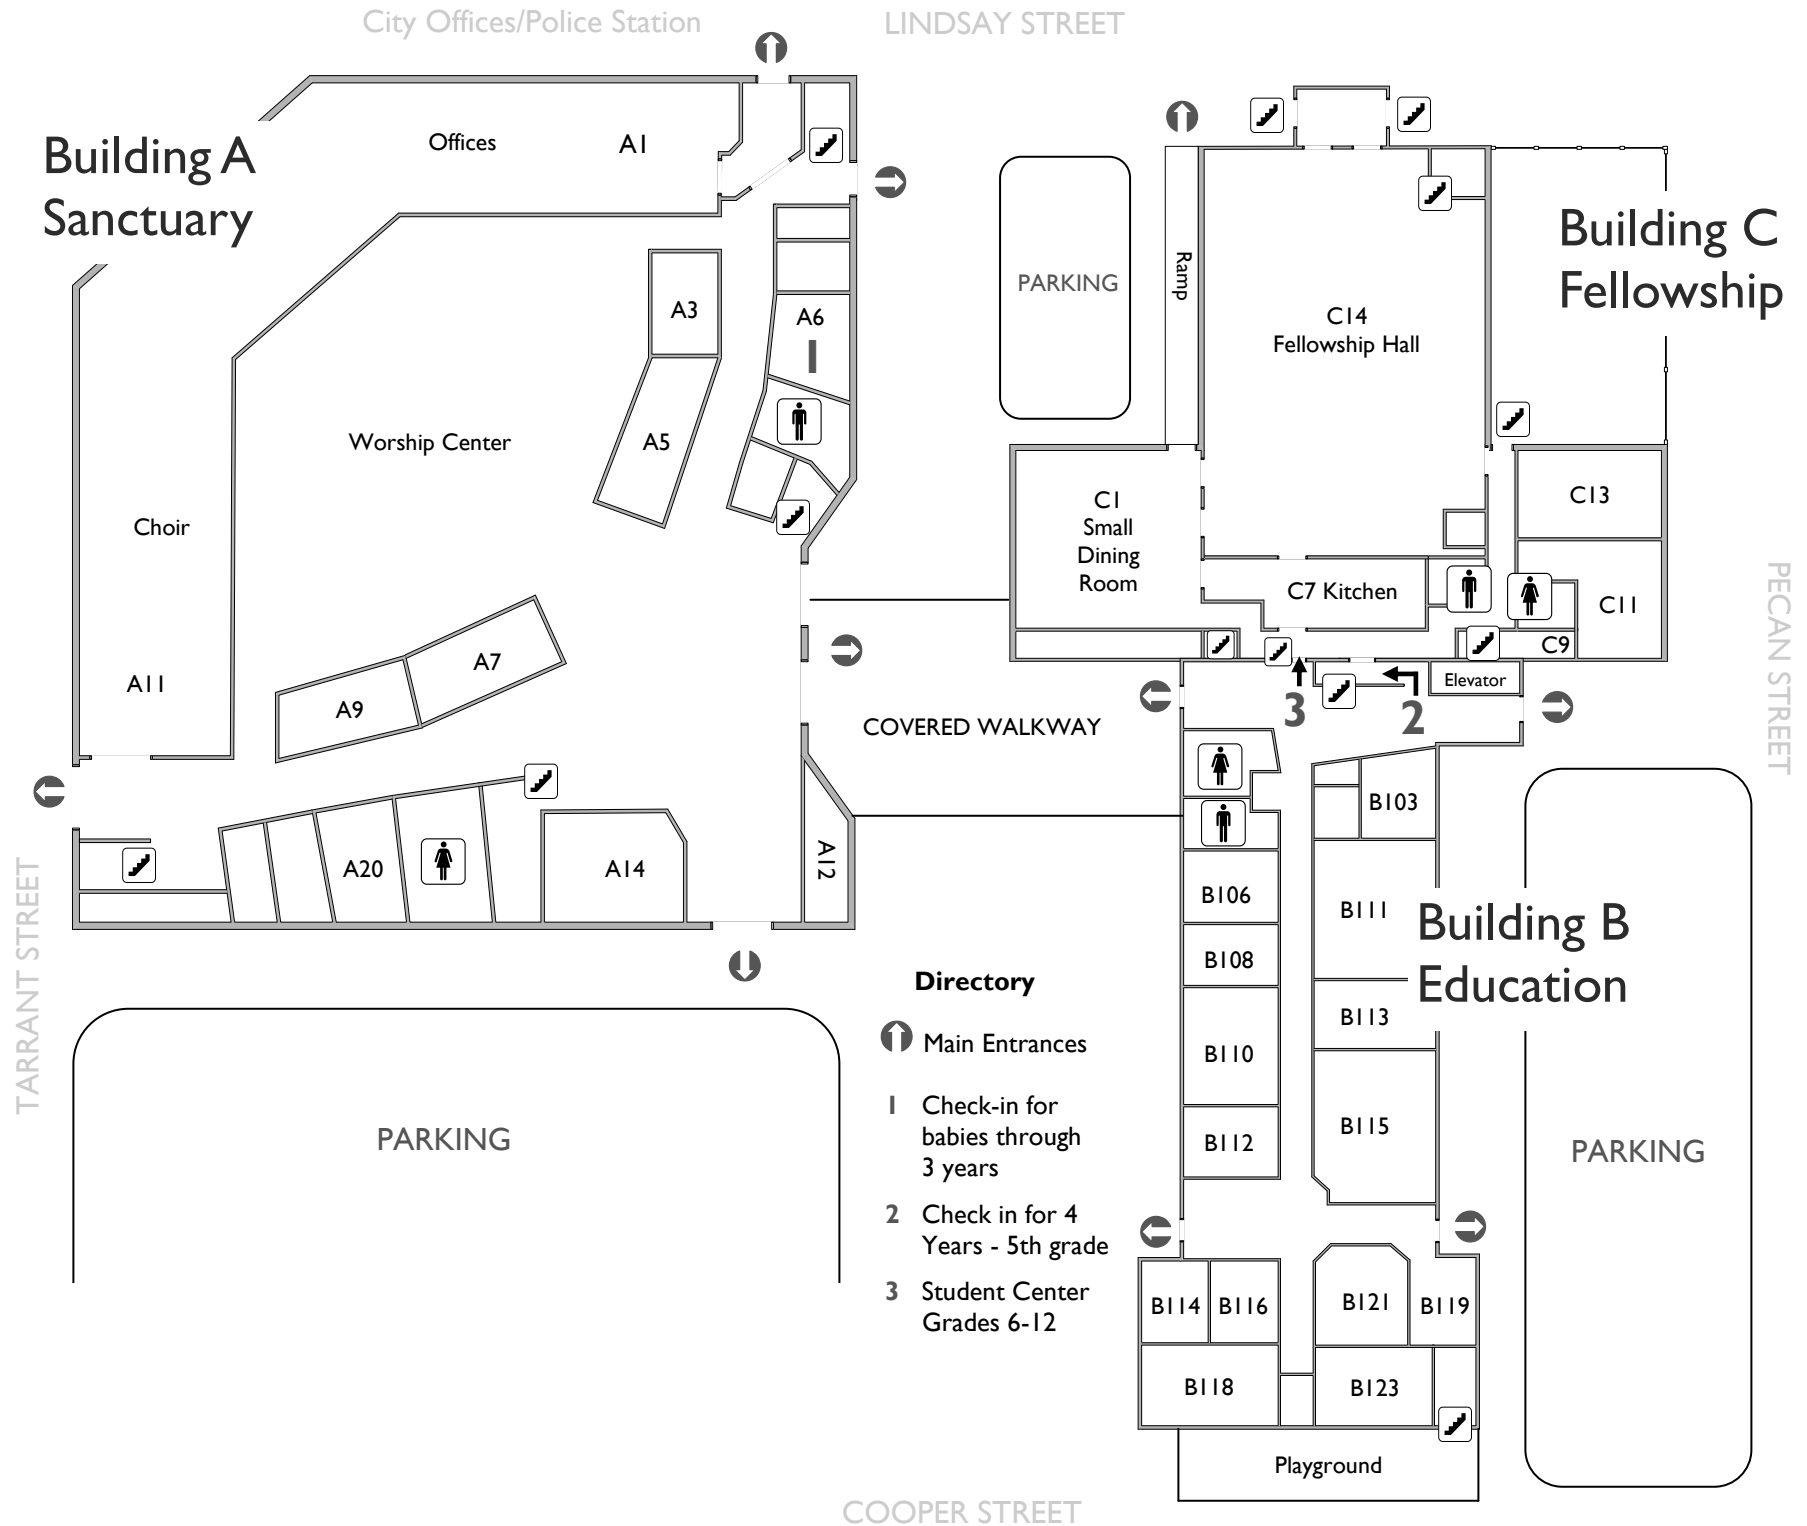

### Youth

6th-12th Grade      Student Center - enter through Educ. Bldg

## SUNDAY MORNING WORSHIP - 10:45 AM

Morning Worship	Building A Sanctuary
Cuddlers & Crawlers (0-23 months)	A5
Movers & Discoverers (2-3 years)	A7
Lil Kidz Worship (Preschool-Kindergarten)	B207

- Directory**
- 1 Main Entrances
  - 2 Check in for 4 Years - 5th grade
  - 3 Student Center Grades 6-12