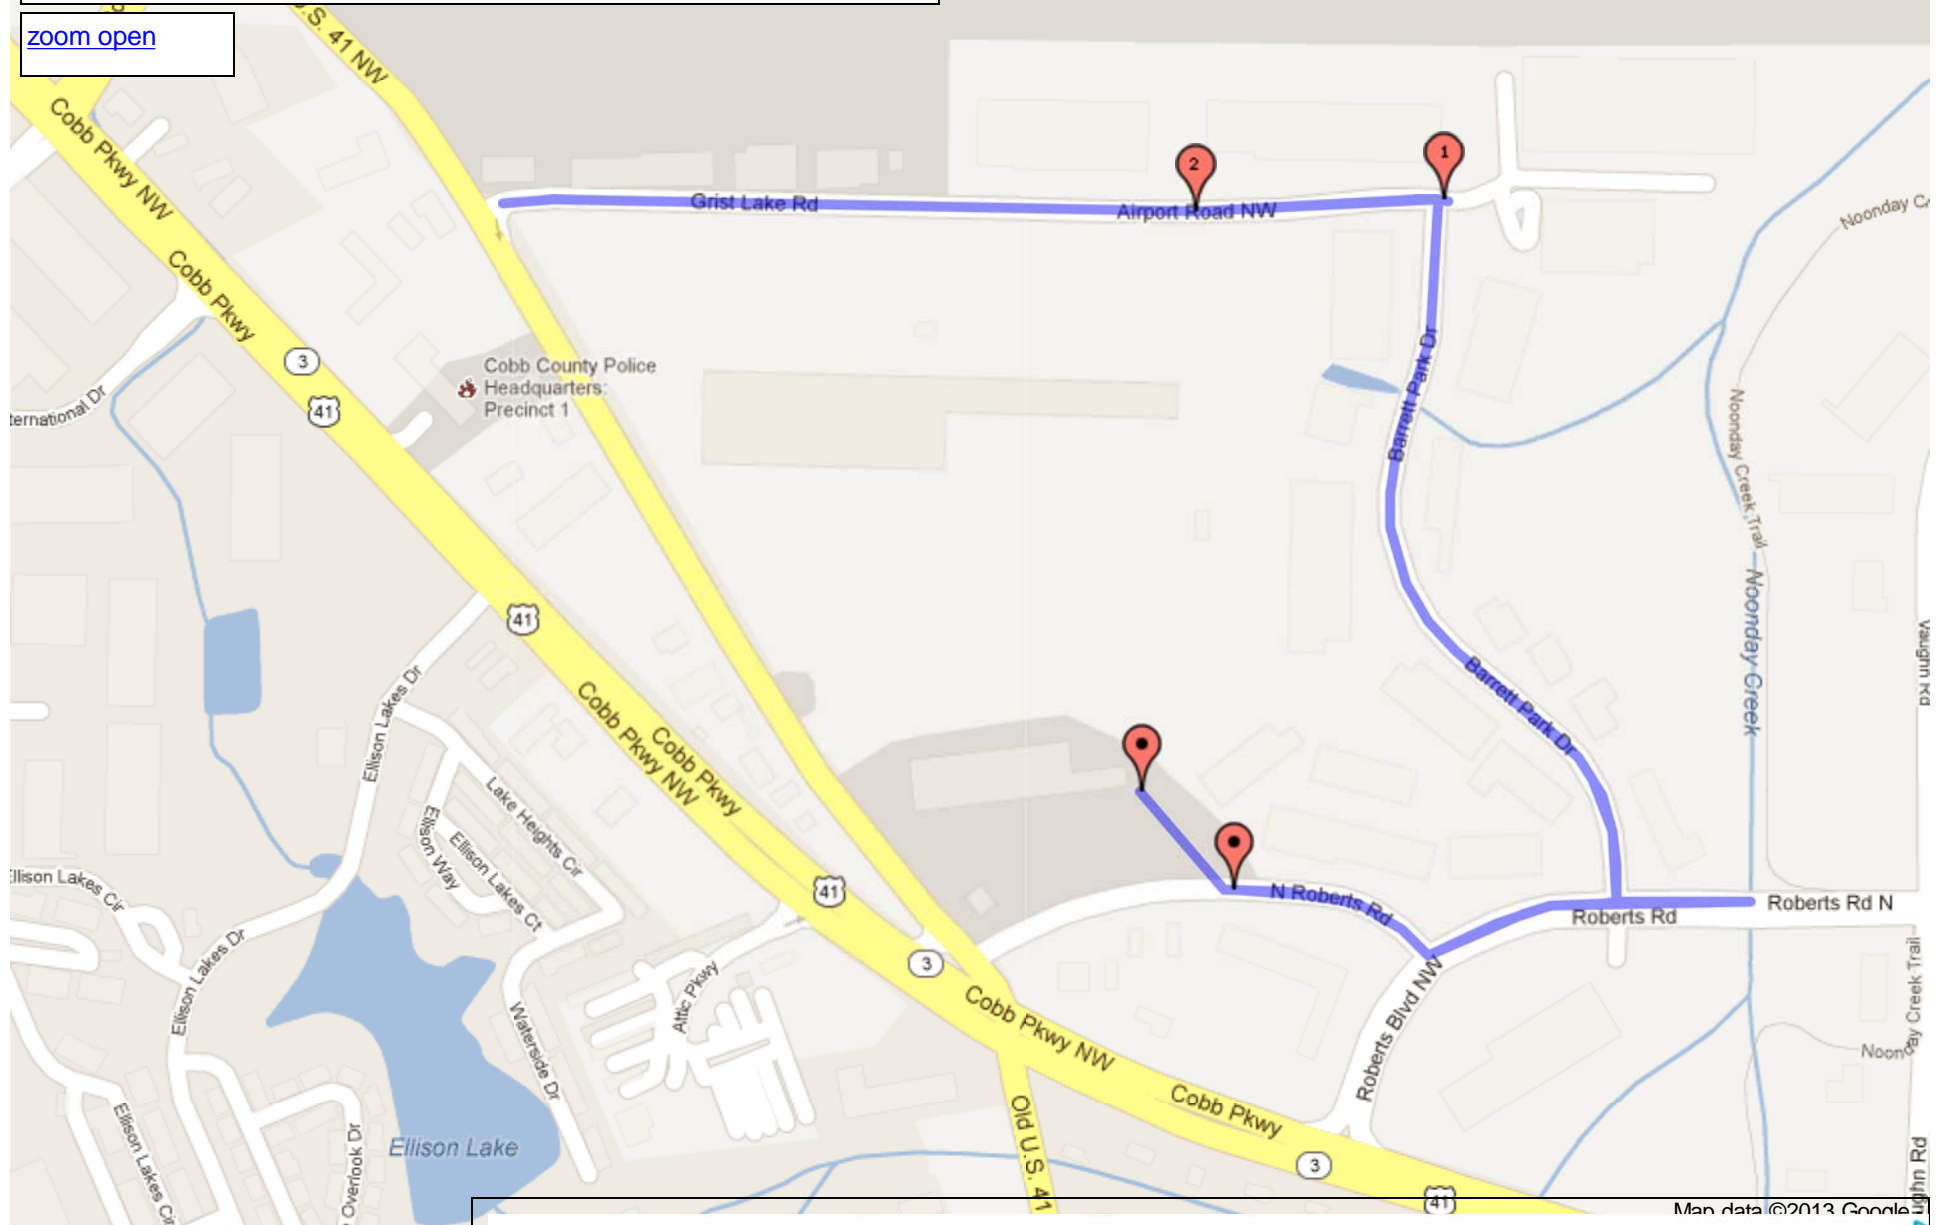

Jump to: zoom: 12

[zoom open](#)

Map data ©2013 Google

[Heart Rate Moni](#)

[store.omronfitne](#)

Sports Watch & Heart Rate Monitor