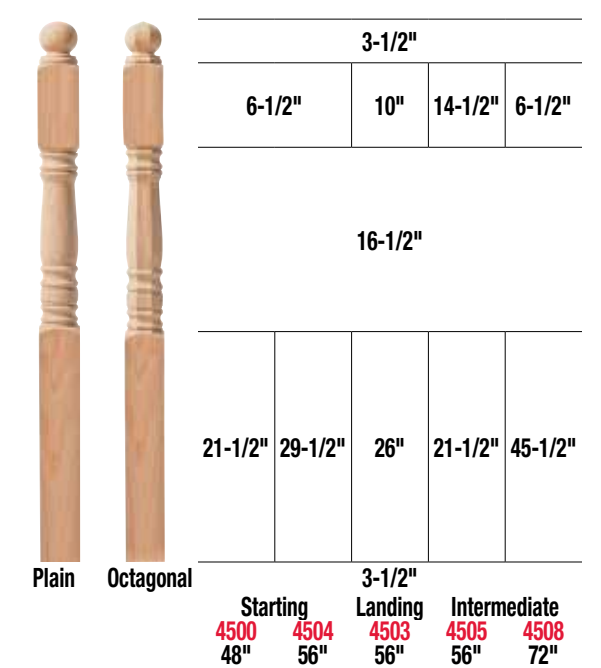

Featured Products:

- 4500 Hampton Starting Newel - Oak
- 5005 Hampton Square Top Baluster - Oak
- P6210 Plowed Hand Rail - Oak

Pin Top Balusters

Square Top Balusters

Balusters come with removable pin

Newels | Over the Post

Newels | Post to Post

Featured Products:

- 4270 Hampton Starting Newel - Oak
- 5300 Hampton Pin Top Baluster - Primed
- 6210 Hand Rail - Oak
- 7235 Right Hand Volute
- 8010 Reversible Starting Step - Oak

Pin Top Balusters

Square Top Balusters

Balusters come with removable pin

Newels | Over the Post

Newels | Post to Post

Made to order in multiple species with extended lead time.