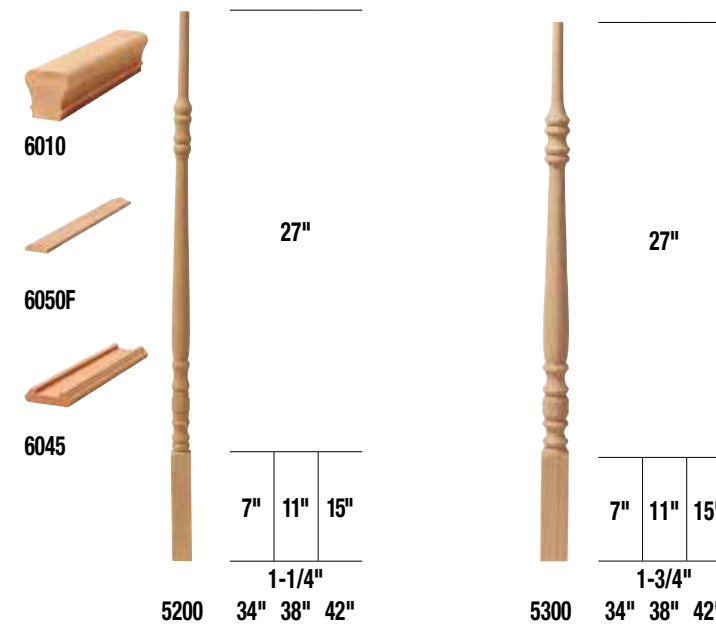

Featured Products:

- 4500 Hampton Starting Newel - Oak
- 5005 Hampton Square Top Baluster - Oak
- P6210 Plowed Hand Rail - Oak

Pin Top Balusters

Square Top Balusters

Balusters come with removable pin

Newels | Over the Post

Newels | Post to Post

Featured Products:

- 4270 Hampton Starting Newel - Oak
- 5300 Hampton Pin Top Baluster - Primed
- 6210 Hand Rail - Oak
- 7235 Right Hand Volute
- 8010 Reversible Starting Step - Oak

Pin Top Balusters

Square Top Balusters

Balusters come with removable pin

Newels | Over the Post

Newels | Post to Post

Made to order in multiple species with extended lead time.