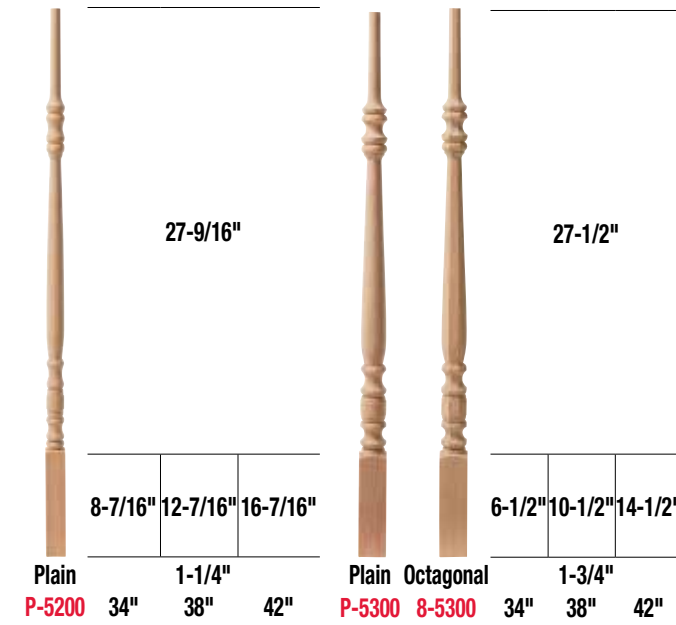

Featured Products:

- 4500 Hampton Starting Newel - Oak
- 5005 Hampton Square Top Baluster - Oak
- P6210 Plowed Hand Rail - Oak

Pin Top Balusters

Square Top Balusters

Balusters come with removable pin

Newels | Over the Post

Newels | Post to Post

Featured Products:

- 4270 Hampton Starting Newel - Oak
- 5300 Hampton Pin Top Baluster - Primed
- 6210 Hand Rail - Oak
- 7235 Right Hand Volute
- 8010 Reversible Starting Step - Oak

Pin Top Balusters

Square Top Balusters

Balusters come with removable pin

Newels | Over the Post

Newels | Post to Post

Made to order in multiple species with extended lead time.