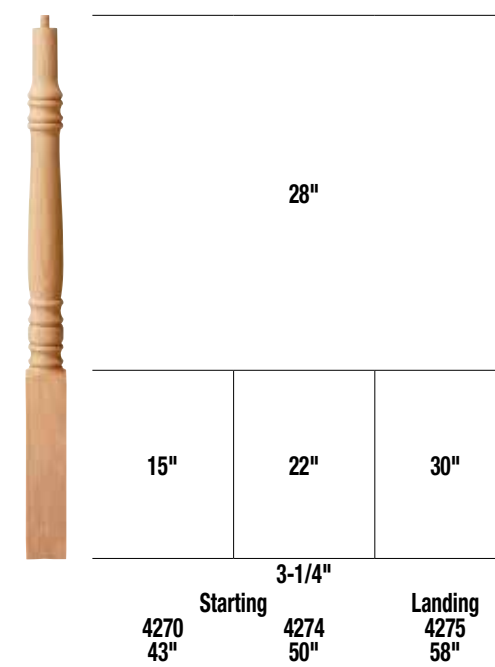

Featured Products:

- 4500 Hampton Starting Newel - Oak
- 5005 Hampton Square Top Baluster - Oak
- P6210 Plowed Hand Rail - Oak

Pin Top Balusters

Square Top Balusters

Balusters come with removable pin

Newels | Over the Post

Newels | Post to Post

Featured Products:

- 4270 Hampton Starting Newel - Oak
- 5300 Hampton Pin Top Baluster - Primed
- 6210 Hand Rail - Oak
- 7235 Right Hand Volute
- 8010 Reversible Starting Step - Oak

Pin Top Balusters

Square Top Balusters

Balusters come with removable pin

Newels | Over the Post

Newels | Post to Post

Made to order in multiple species with extended lead time.