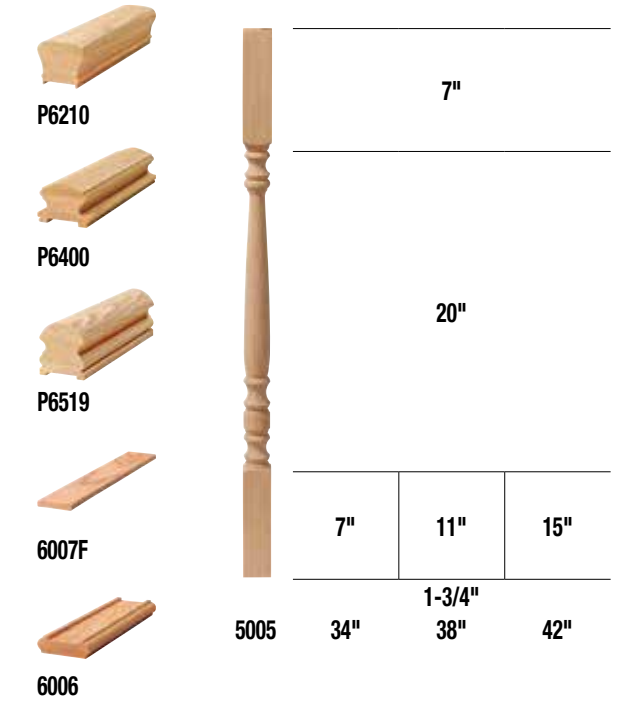

Featured Products:

- 4500 Hampton Starting Newel - Oak
- 5005 Hampton Square Top Baluster - Oak
- P6210 Plowed Hand Rail - Oak

Pin Top Balusters

Square Top Balusters

Balusters come with removable pin

Newels | Over the Post

Newels | Post to Post

Featured Products:

- 4270 Hampton Starting Newel - Oak
- 5300 Hampton Pin Top Baluster - Primed
- 6210 Hand Rail - Oak
- 7235 Right Hand Volute
- 8010 Reversible Starting Step - Oak

Pin Top Balusters

Square Top Balusters

Balusters come with removable pin

Newels | Over the Post

Newels | Post to Post

Made to order in multiple species with extended lead time.