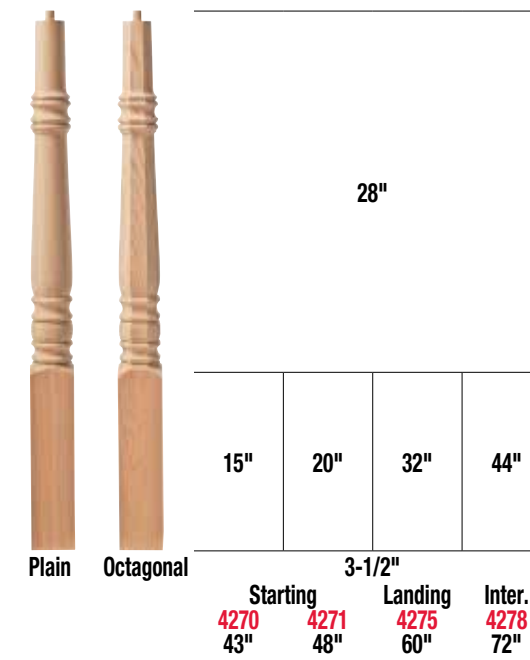

Featured Products:

- 4500 Hampton Starting Newel - Oak
- 5005 Hampton Square Top Baluster - Oak
- P6210 Plowed Hand Rail - Oak

Pin Top Balusters

Square Top Balusters

Balusters come with removable pin

Newels | Over the Post

Newels | Post to Post

Featured Products:

- 4270 Hampton Starting Newel - Oak
- 5300 Hampton Pin Top Baluster - Primed
- 6210 Hand Rail - Oak
- 7235 Right Hand Volute
- 8010 Reversible Starting Step - Oak

Pin Top Balusters

Square Top Balusters

Balusters come with removable pin

Newels | Over the Post

Newels | Post to Post

Made to order in multiple species with extended lead time.