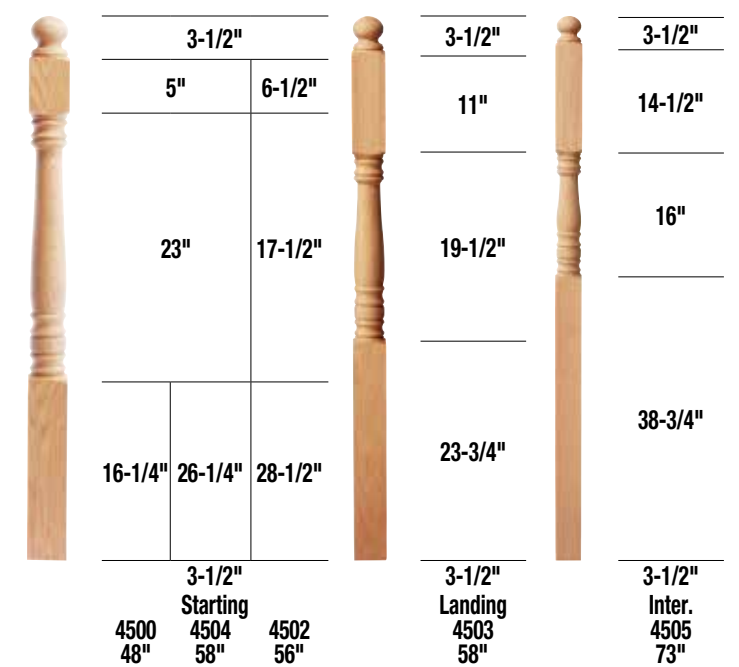

Featured Products:

- 4500 Hampton Starting Newel - Oak
- 5005 Hampton Square Top Baluster - Oak
- P6210 Plowed Hand Rail - Oak

Pin Top Balusters

Square Top Balusters

Balusters come with removable pin

Newels | Over the Post

Newels | Post to Post

Featured Products:

- 4270 Hampton Starting Newel - Oak
- 5300 Hampton Pin Top Baluster - Primed
- 6210 Hand Rail - Oak
- 7235 Right Hand Volute
- 8010 Reversible Starting Step - Oak

Pin Top Balusters

Square Top Balusters

Balusters come with removable pin

Newels | Over the Post

Newels | Post to Post

Made to order in multiple species with extended lead time.