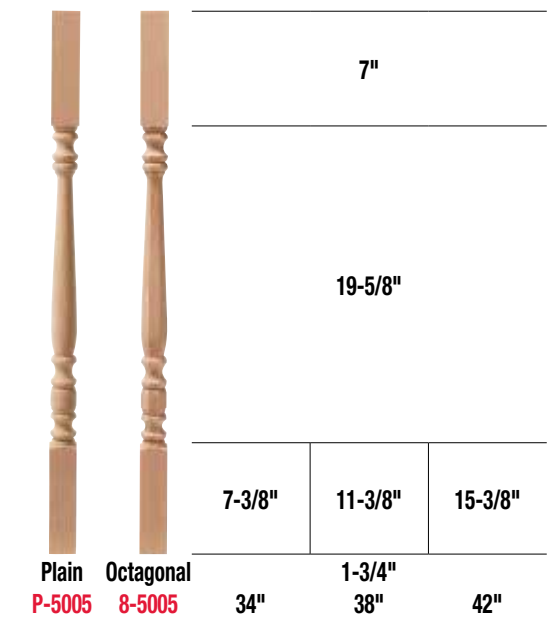

Featured Products:

- 4500 Hampton Starting Newel - Oak
- 5005 Hampton Square Top Baluster - Oak
- P6210 Plowed Hand Rail - Oak

Pin Top Balusters

Square Top Balusters

Balusters come with removable pin

Newels | Over the Post

Newels | Post to Post

Featured Products:

- 4270 Hampton Starting Newel - Oak
- 5300 Hampton Pin Top Baluster - Primed
- 6210 Hand Rail - Oak
- 7235 Right Hand Volute
- 8010 Reversible Starting Step - Oak

Pin Top Balusters

Square Top Balusters

Balusters come with removable pin

Newels | Over the Post

Newels | Post to Post

Made to order in multiple species with extended lead time.