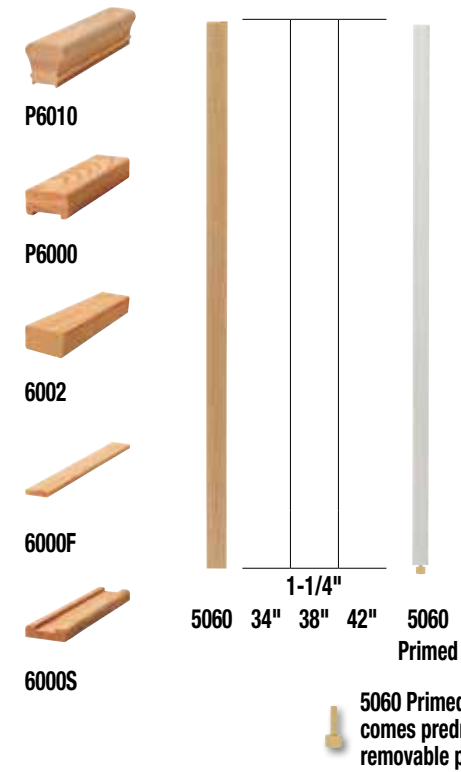

### Featured Products:

- S-4004 Craftsman Spade Top Starting Newel - Oak (Painted)
- 5360 Craftsman Square Baluster - Primed
- P6210 Plowed Hand Rail - Oak

### Balusters | 1-1/4"

### Balusters | 1-3/4"