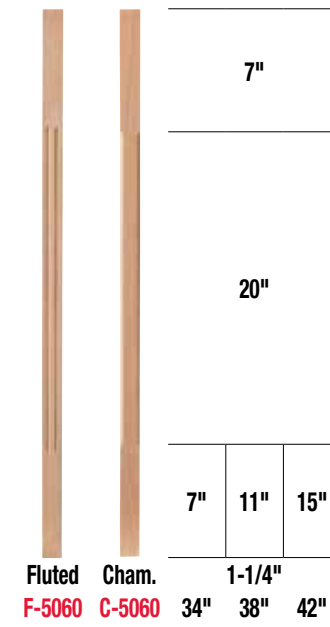

### Balusters | 1-3/4"

### Newels | Post to Post

### Featured Products:

- S-4075 Craftsman Solid Box Newel - Oak
- 5060 Craftsman Square Baluster - Primed
- P6010 Plowed Hand Rail - Oak

### Balusters | 1-1/4"