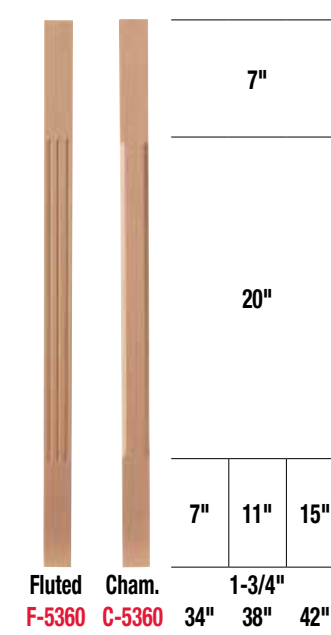

Balusters | 1-3/4"