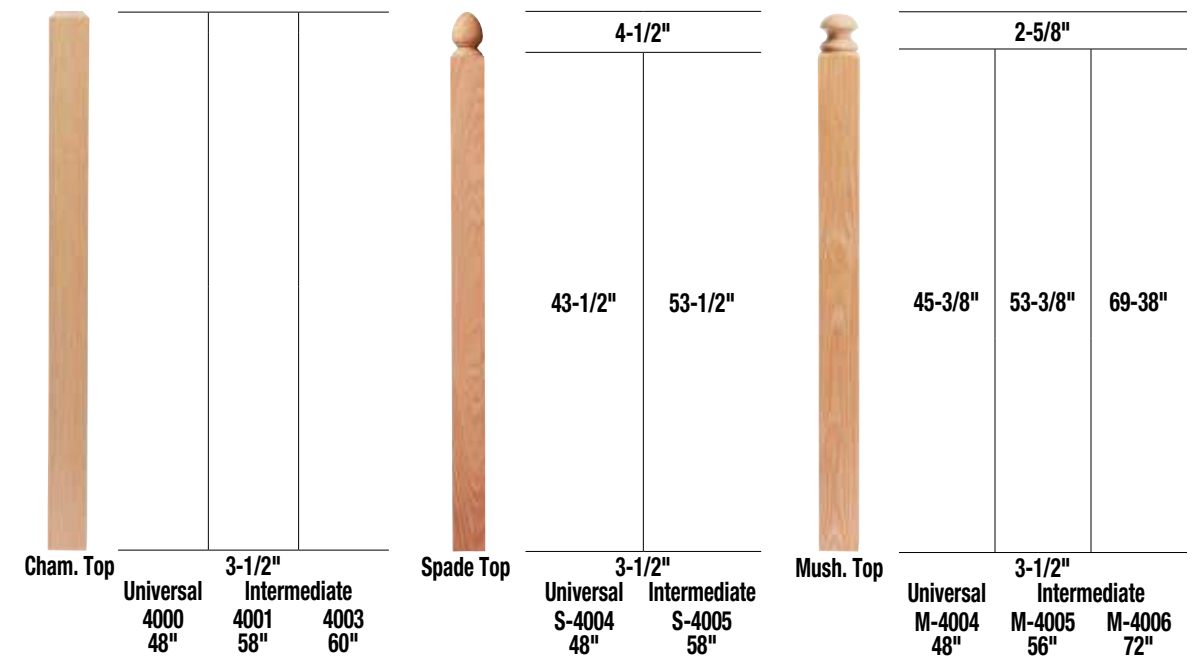

Newels | Post to Post