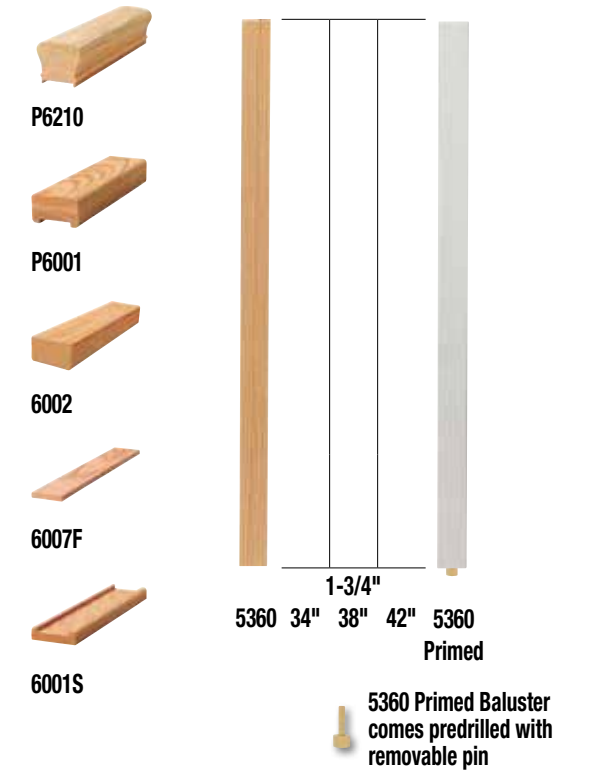

### Featured Products:

- S-4004 Craftsman Spade Top Starting Newel - Oak (Painted)
- 5360 Craftsman Square Baluster - Primed
- P6210 Plowed Hand Rail - Oak

### Balusters | 1-1/4"

### Balusters | 1-3/4"