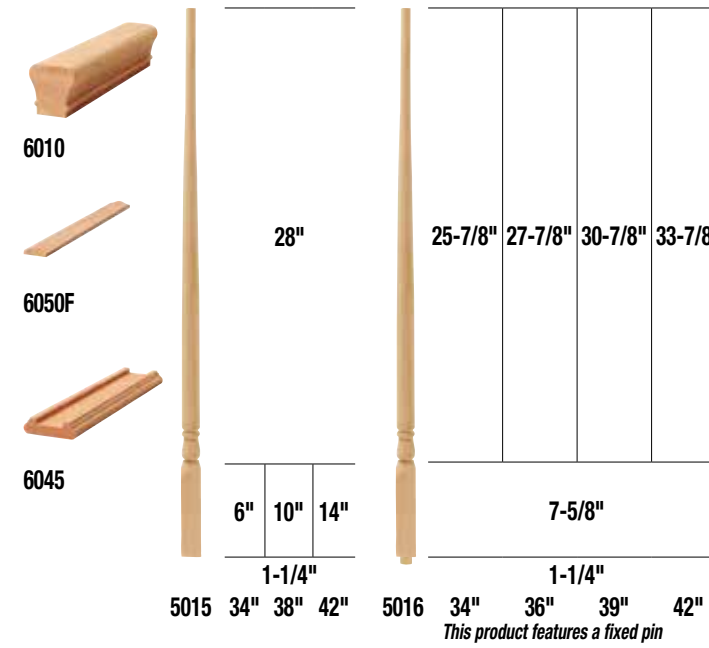

Featured Products:

- 4040 Colonial Starting Newel - Oak
- 5067 Colonial Square Top Baluster - Oak
- P6010 Plowed Hand Rail - Oak

Pin Top Balusters

Square Top Balusters

Balusters come with removable pin

Newels | Post to Post

Featured Products:

- 4040 Colonial Starting Newel - Maple
- 5141 Colonial Square Top Baluster - Maple
- P6010 Plowed Hand Rail - Maple

Pin Top Balusters

Square Top Balusters

Balusters come with removable pin

Newels | Post to Post

Made to order in multiple species with extended lead time.

Featured Products:
 4010 Carolina Starting Newel - Oak
 5015 Carolina Pin Top Baluster - Oak
 6010 Hand Rail - Oak
 7030 Left Hand Volute - Oak
 8010 Reversible Starting Step - Oak

Pin Top Balusters

Square Top Balusters

Balusters come with removable pin

Newels | Over the Post

Newels | Post to Post