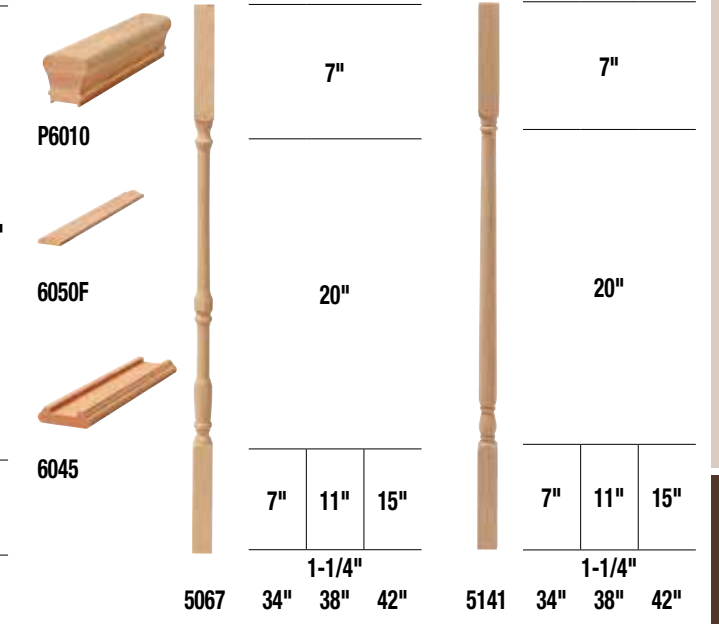

Featured Products:

- 4040 Colonial Starting Newel - Oak
- 5067 Colonial Square Top Baluster - Oak
- P6010 Plowed Hand Rail - Oak

Pin Top Balusters

Square Top Balusters

Balusters come with removable pin

Newels | Post to Post

Featured Products:

- 4040 Colonial Starting Newel - Maple
- 5141 Colonial Square Top Baluster - Maple
- P6010 Plowed Hand Rail - Maple

Pin Top Balusters

Square Top Balusters

Balusters come with removable pin

Newels | Post to Post

Made to order in multiple species with extended lead time.

Featured Products:
 4010 Carolina Starting Newel - Oak
 5015 Carolina Pin Top Baluster - Oak
 6010 Hand Rail - Oak
 7030 Left Hand Volute - Oak
 8010 Reversible Starting Step - Oak

Pin Top Balusters

Square Top Balusters

Balusters come with removable pin

Newels | Over the Post

Newels | Post to Post

Featured Products:

- 4180 Colonial Starting Newel - Oak
- 5067 Colonial Square Top Baluster - Primed
- P6010 Plowed Hand Rail - Oak