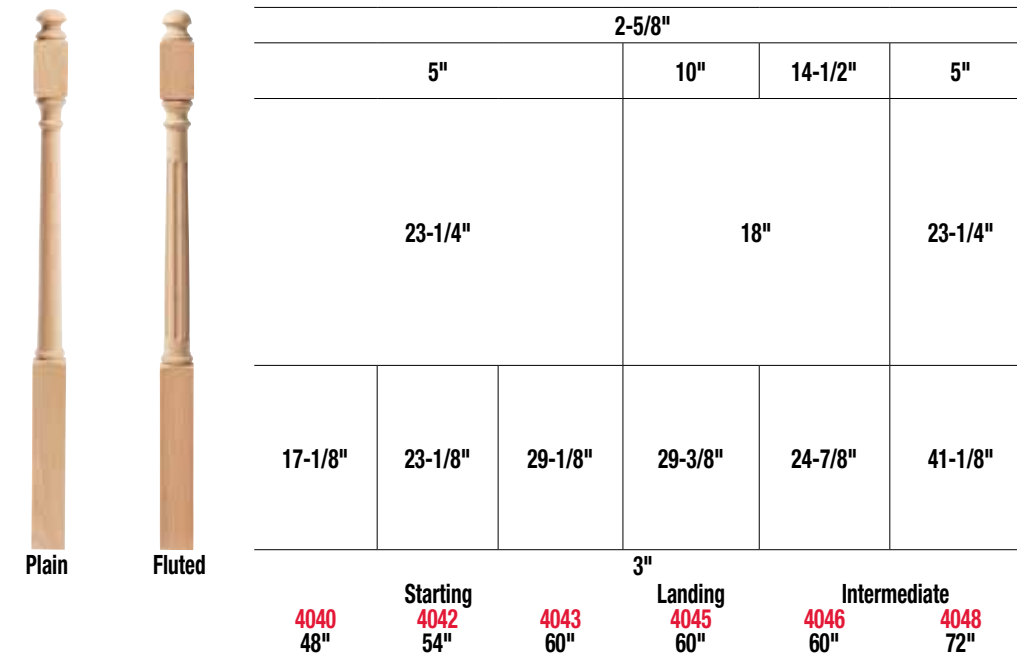

Featured Products:

- 4040 Colonial Starting Newel - Maple
- 5141 Colonial Square Top Baluster - Maple
- P6010 Plowed Hand Rail - Maple

Pin Top Balusters

Square Top Balusters

Balusters come with removable pin

Newels | Post to Post

Made to order in multiple species with extended lead time.

Featured Products:
 4010 Carolina Starting Newel - Oak
 5015 Carolina Pin Top Baluster - Oak
 6010 Hand Rail - Oak
 7030 Left Hand Volute - Oak
 8010 Reversible Starting Step - Oak