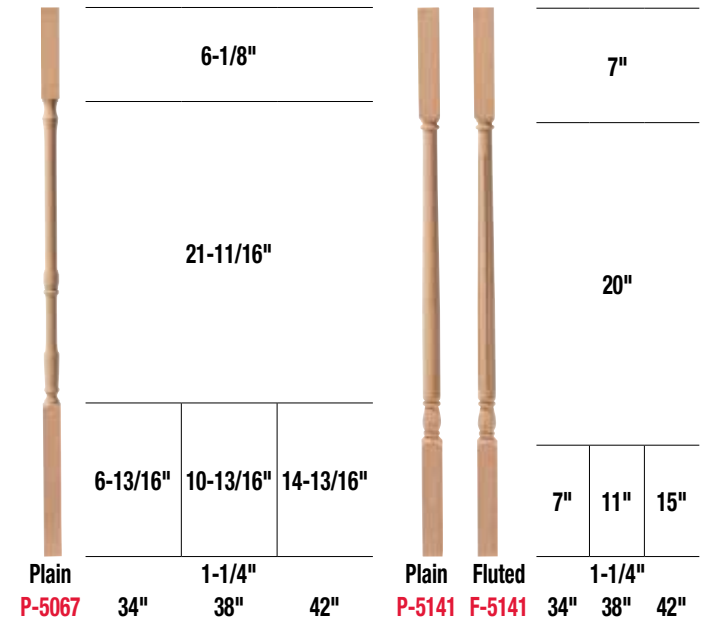

Featured Products:

- 4040 Colonial Starting Newel - Oak
- 5067 Colonial Square Top Baluster - Oak
- P6010 Plowed Hand Rail - Oak

Pin Top Balusters

Square Top Balusters

Balusters come with removable pin

Newels | Post to Post

Featured Products:

- 4040 Colonial Starting Newel - Maple
- 5141 Colonial Square Top Baluster - Maple
- P6010 Plowed Hand Rail - Maple

Pin Top Balusters

Square Top Balusters

Balusters come with removable pin

Newels | Post to Post

Made to order in multiple species with extended lead time.

Featured Products:
 4010 Carolina Starting Newel - Oak
 5015 Carolina Pin Top Baluster - Oak
 6010 Hand Rail - Oak
 7030 Left Hand Volute - Oak
 8010 Reversible Starting Step - Oak

Pin Top Balusters

Square Top Balusters

Balusters come with removable pin

Newels | Over the Post

Newels | Post to Post