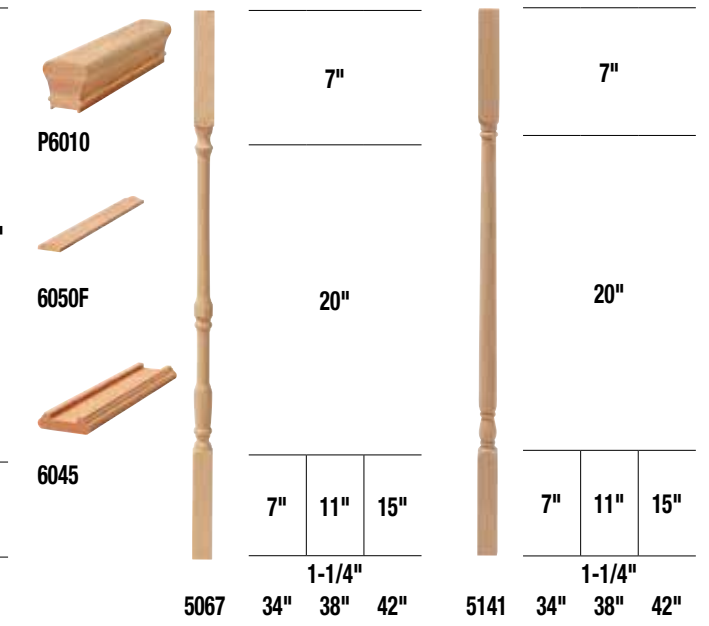

Featured Products:

- 4040 Colonial Starting Newel - Oak
- 5067 Colonial Square Top Baluster - Oak
- P6010 Plowed Hand Rail - Oak

Pin Top Balusters

Square Top Balusters

Balusters come with removable pin

Newels | Post to Post

Featured Products:

- 4040 Colonial Starting Newel - Maple
- 5141 Colonial Square Top Baluster - Maple
- P6010 Plowed Hand Rail - Maple

Pin Top Balusters

Square Top Balusters

Balusters come with removable pin

Newels | Post to Post

Made to order in multiple species with extended lead time.

Featured Products:
 4010 Carolina Starting Newel - Oak
 5015 Carolina Pin Top Baluster - Oak
 6010 Hand Rail - Oak
 7030 Left Hand Volute - Oak
 8010 Reversible Starting Step - Oak

Pin Top Balusters

Square Top Balusters

Balusters come with removable pin

Newels | Over the Post

Newels | Post to Post