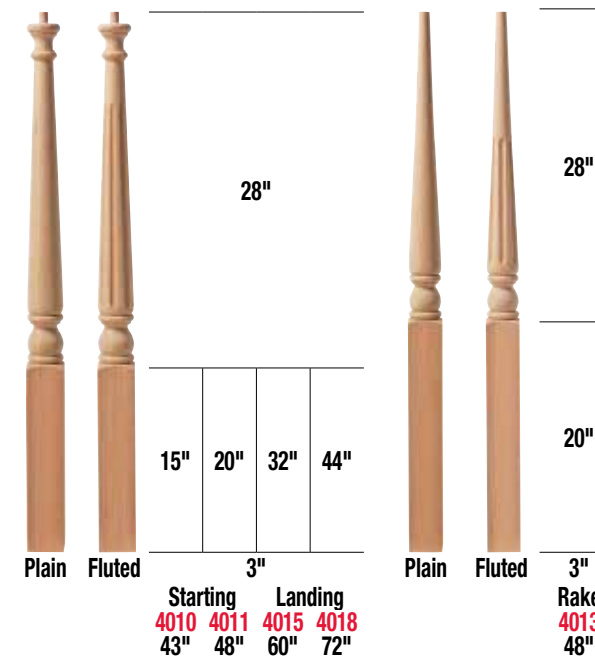

Featured Products:

- 4040 Colonial Starting Newel - Maple
- 5141 Colonial Square Top Baluster - Maple
- P6010 Plowed Hand Rail - Maple

Pin Top Balusters

Square Top Balusters

Balusters come with removable pin

Newels | Post to Post

Made to order in multiple species with extended lead time.

Featured Products:
 4010 Carolina Starting Newel - Oak
 5015 Carolina Pin Top Baluster - Oak
 6010 Hand Rail - Oak
 7030 Left Hand Volute - Oak
 8010 Reversible Starting Step - Oak

Pin Top Balusters

Square Top Balusters

Balusters come with removable pin

Newels | Over the Post

Newels | Post to Post

Featured Products:

- 4180 Colonial Starting Newel - Oak
- 5067 Colonial Square Top Baluster - Primed
- P6010 Plowed Hand Rail - Oak

Pin Top Balusters

Square Top Balusters

Balusters come with removable pin

Newels | Over the Post

Newels | Post to Post