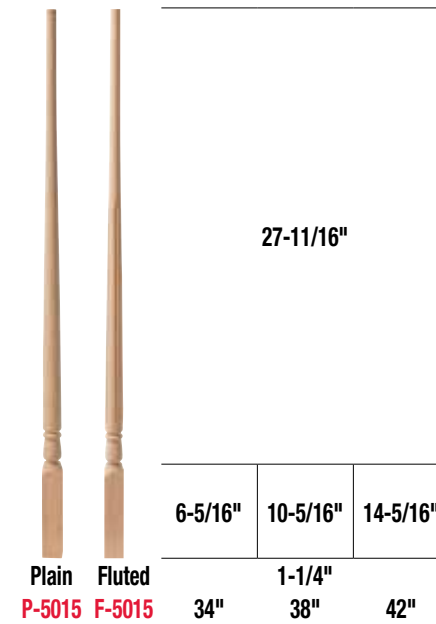

Featured Products:

- 4040 Colonial Starting Newel - Oak
- 5067 Colonial Square Top Baluster - Oak
- P6010 Plowed Hand Rail - Oak

Pin Top Balusters

Square Top Balusters

Balusters come with removable pin

Newels | Post to Post

Featured Products:

- 4040 Colonial Starting Newel - Maple
- 5141 Colonial Square Top Baluster - Maple
- P6010 Plowed Hand Rail - Maple

Pin Top Balusters

Square Top Balusters

Balusters come with removable pin

Newels | Post to Post

Made to order in multiple species with extended lead time.

Featured Products:
 4010 Carolina Starting Newel - Oak
 5015 Carolina Pin Top Baluster - Oak
 6010 Hand Rail - Oak
 7030 Left Hand Volute - Oak
 8010 Reversible Starting Step - Oak

Pin Top Balusters

Square Top Balusters

Balusters come with removable pin

Newels | Over the Post

Newels | Post to Post

Featured Products:

- 4180 Colonial Starting Newel - Oak
- 5067 Colonial Square Top Baluster - Primed
- P6010 Plowed Hand Rail - Oak