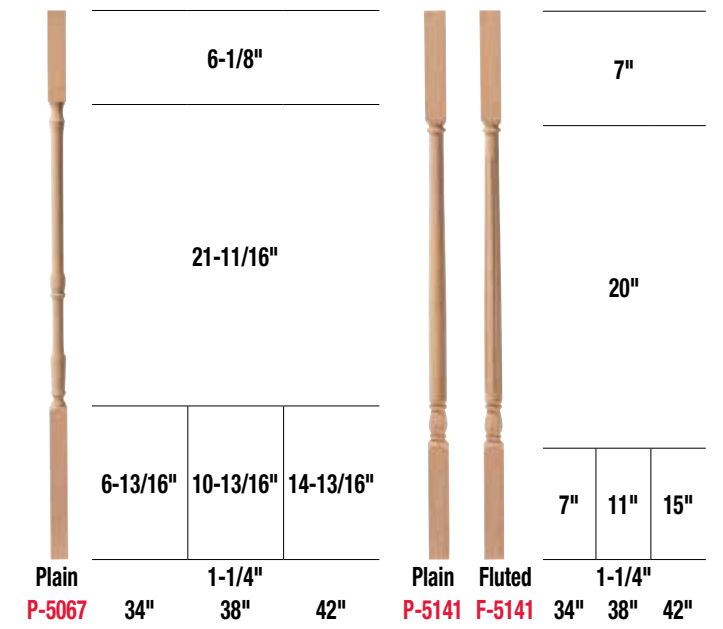

Newels | Post to Post

Made to order in multiple species with extended lead time.

Featured Products:
 4010 Carolina Starting Newel - Oak
 5015 Carolina Pin Top Baluster - Oak
 6010 Hand Rail - Oak
 7030 Left Hand Volute - Oak
 8010 Reversible Starting Step - Oak

Pin Top Balusters

Square Top Balusters

Balusters come with removable pin

Newels | Over the Post

Newels | Post to Post

Featured Products:

- 4180 Colonial Starting Newel - Oak
- 5067 Colonial Square Top Baluster - Primed
- P6010 Plowed Hand Rail - Oak

Pin Top Balusters

Square Top Balusters

Balusters come with removable pin

Newels | Over the Post

Newels | Post to Post