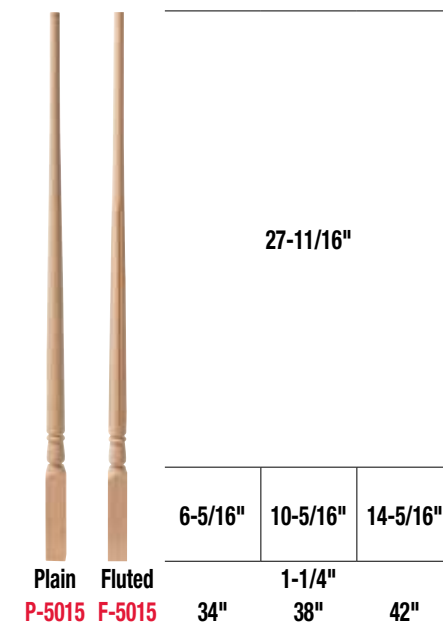

Featured Products:

- 4040 Colonial Starting Newel - Maple
- 5141 Colonial Square Top Baluster - Maple
- P6010 Plowed Hand Rail - Maple

Pin Top Balusters

Square Top Balusters

Balusters come with removable pin

Newels | Post to Post

Made to order in multiple species with extended lead time.

Featured Products:
 4010 Carolina Starting Newel - Oak
 5015 Carolina Pin Top Baluster - Oak
 6010 Hand Rail - Oak
 7030 Left Hand Volute - Oak
 8010 Reversible Starting Step - Oak

Pin Top Balusters

Square Top Balusters

Balusters come with removable pin

Newels | Over the Post

Newels | Post to Post

Featured Products:

- 4180 Colonial Starting Newel - Oak
- 5067 Colonial Square Top Baluster - Primed
- P6010 Plowed Hand Rail - Oak

Pin Top Balusters

Square Top Balusters

Balusters come with removable pin

Newels | Over the Post

Newels | Post to Post