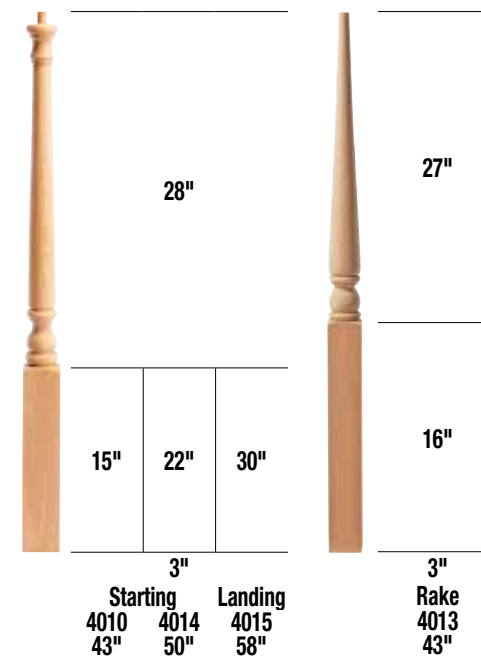

Featured Products:

- 4040 Colonial Starting Newel - Maple
- 5141 Colonial Square Top Baluster - Maple
- P6010 Plowed Hand Rail - Maple

Pin Top Balusters

Square Top Balusters

Balusters come with removable pin

Newels | Post to Post

Made to order in multiple species with extended lead time.

Featured Products:
 4010 Carolina Starting Newel - Oak
 5015 Carolina Pin Top Baluster - Oak
 6010 Hand Rail - Oak
 7030 Left Hand Volute - Oak
 8010 Reversible Starting Step - Oak

Pin Top Balusters

Square Top Balusters

Balusters come with removable pin

Newels | Over the Post

Newels | Post to Post

Featured Products:

- 4180 Colonial Starting Newel - Oak
- 5067 Colonial Square Top Baluster - Primed
- P6010 Plowed Hand Rail - Oak

Pin Top Balusters

Square Top Balusters

Balusters come with removable pin

Newels | Over the Post

Newels | Post to Post