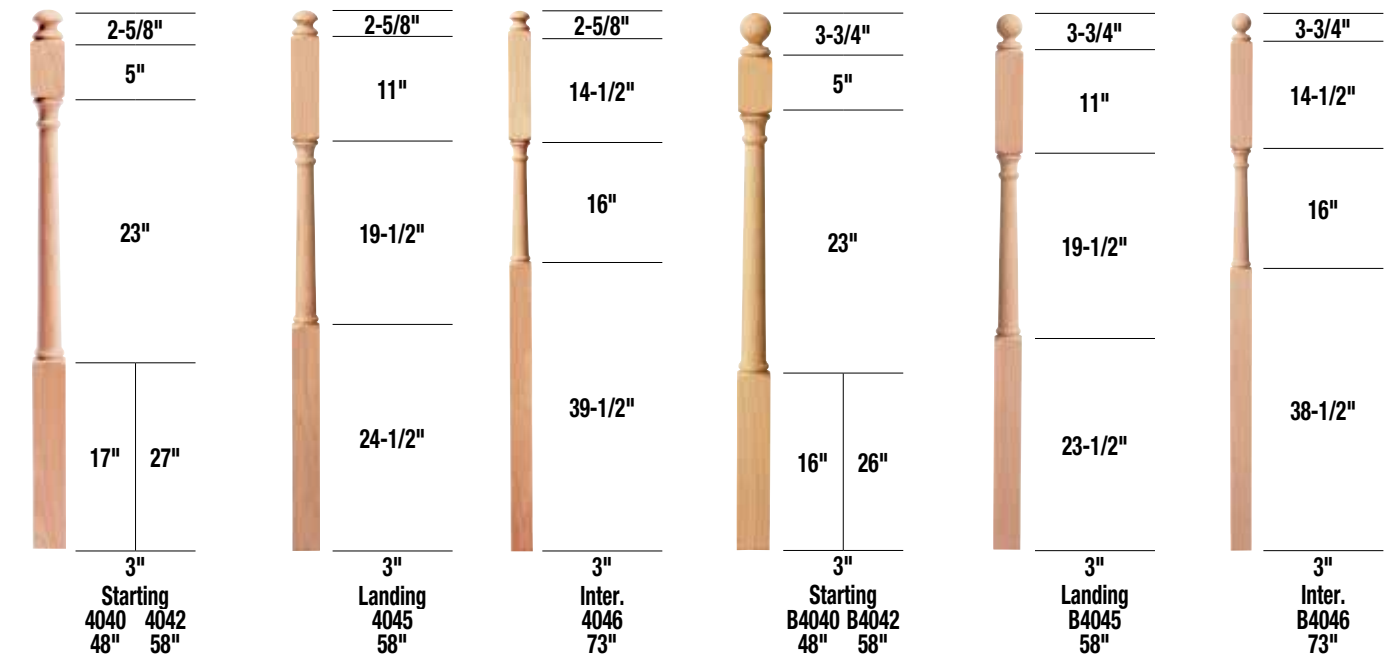

Featured Products:

- 4040 Colonial Starting Newel - Oak
- 5067 Colonial Square Top Baluster - Oak
- P6010 Plowed Hand Rail - Oak

Pin Top Balusters

Square Top Balusters

Balusters come with removable pin

Newels | Post to Post

Featured Products:

- 4040 Colonial Starting Newel - Maple
- 5141 Colonial Square Top Baluster - Maple
- P6010 Plowed Hand Rail - Maple

Pin Top Balusters

Square Top Balusters

Balusters come with removable pin

Newels | Post to Post

Made to order in multiple species with extended lead time.

Featured Products:
 4010 Carolina Starting Newel - Oak
 5015 Carolina Pin Top Baluster - Oak
 6010 Hand Rail - Oak
 7030 Left Hand Volute - Oak
 8010 Reversible Starting Step - Oak

Pin Top Balusters

Square Top Balusters

Balusters come with removable pin

Newels | Over the Post

Newels | Post to Post