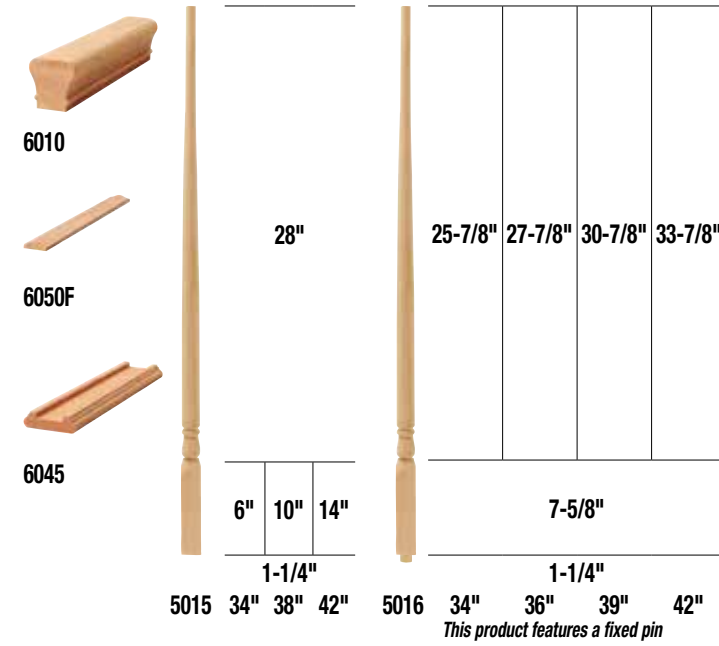

Featured Products:

- 4040 Colonial Starting Newel - Oak
- 5067 Colonial Square Top Baluster - Oak
- P6010 Plowed Hand Rail - Oak

Pin Top Balusters

Square Top Balusters

Balusters come with removable pin

Newels | Post to Post

Featured Products:

- 4040 Colonial Starting Newel - Maple
- 5141 Colonial Square Top Baluster - Maple
- P6010 Plowed Hand Rail - Maple

Pin Top Balusters

Square Top Balusters

Balusters come with removable pin

Newels | Post to Post

Made to order in multiple species with extended lead time.

Featured Products:
 4010 Carolina Starting Newel - Oak
 5015 Carolina Pin Top Baluster - Oak
 6010 Hand Rail - Oak
 7030 Left Hand Volute - Oak
 8010 Reversible Starting Step - Oak

Pin Top Balusters

Square Top Balusters

Balusters come with removable pin

Newels | Over the Post

Newels | Post to Post

Featured Products:

- 4180 Colonial Starting Newel - Oak
- 5067 Colonial Square Top Baluster - Primed
- P6010 Plowed Hand Rail - Oak