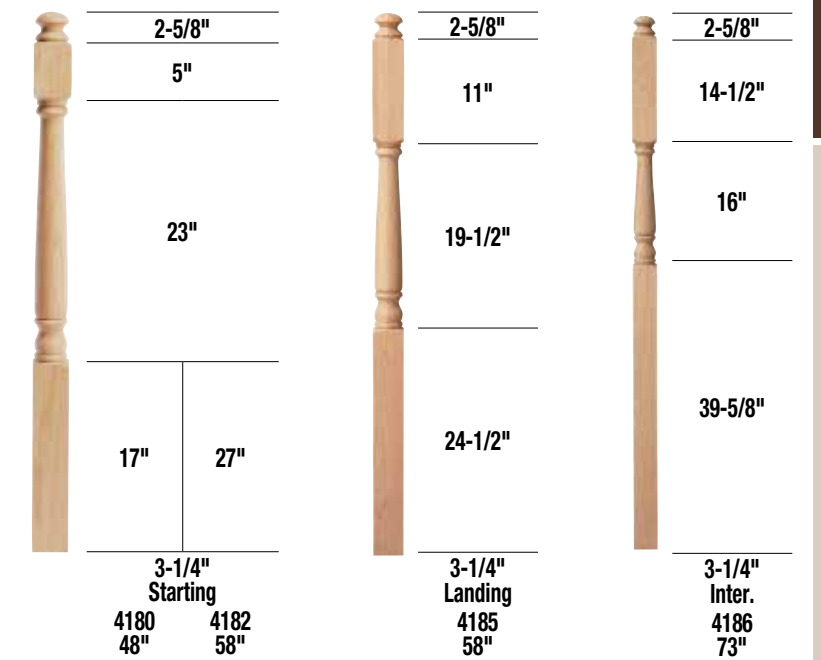

Newels | Post to Post

Made to order in multiple species with extended lead time.

Featured Products:
 4010 Carolina Starting Newel - Oak
 5015 Carolina Pin Top Baluster - Oak
 6010 Hand Rail - Oak
 7030 Left Hand Volute - Oak
 8010 Reversible Starting Step - Oak

Pin Top Balusters

Square Top Balusters

Balusters come with removable pin

Newels | Over the Post

Newels | Post to Post

Featured Products:

- 4180 Colonial Starting Newel - Oak
- 5067 Colonial Square Top Baluster - Primed
- P6010 Plowed Hand Rail - Oak

Pin Top Balusters

Square Top Balusters

Balusters come with removable pin

Newels | Over the Post

Newels | Post to Post