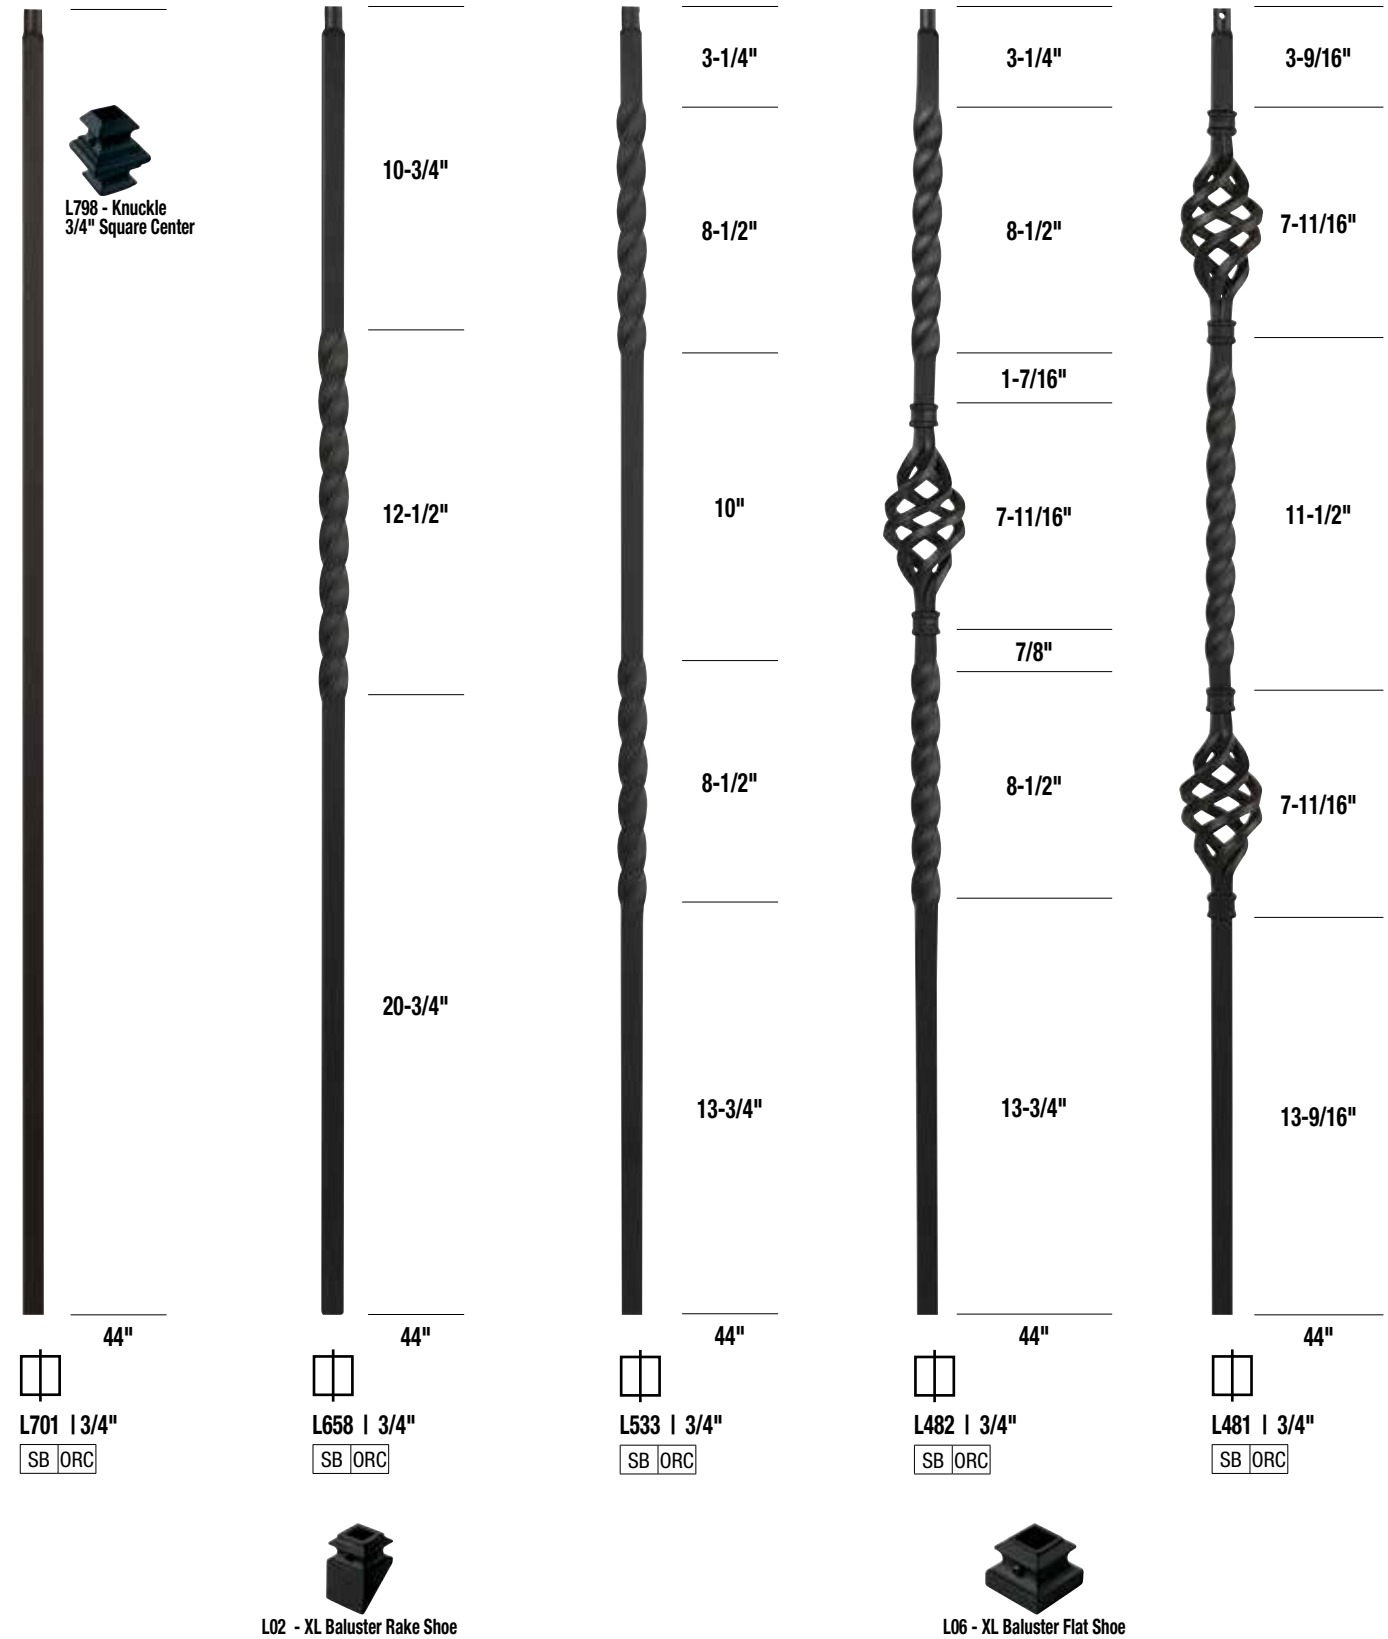

**Featured Products:**

- L701 Plain Baluster - Oil Rubbed Copper
- L658 Single Twist Baluster - Oil Rubbed Copper
- L533 Double Twist Baluster - Oil Rubbed Copper
- 1138 Iron Newel - Oil Rubbed Copper
- L02 - XL Rake Shoe - Oil Rubbed Copper
- L06 - XL Flat Shoe - Oil Rubbed Copper
- 7240 5" Left Hand Turn Out - Oak
- 7281 Left Hand 2 Riser with Cap - Oak
- 6210 Hand Rail - Oak
- 8010 Reversible Starting Step - Oak

**Featured Products:**

- L701 XL Plain Baluster - Satin Black
- L742 XL Ribbon Butterfly Baluster - Satin Black
- L452 XL Scroll Baluster - Satin Black
- L06 XL Flat Shoe - Satin Black
- L02 XL Rake Shoe - Satin Black
- 1136 Iron Newel - Satin black
- 6210 Bending Rail & Fittings
- Custom Steps