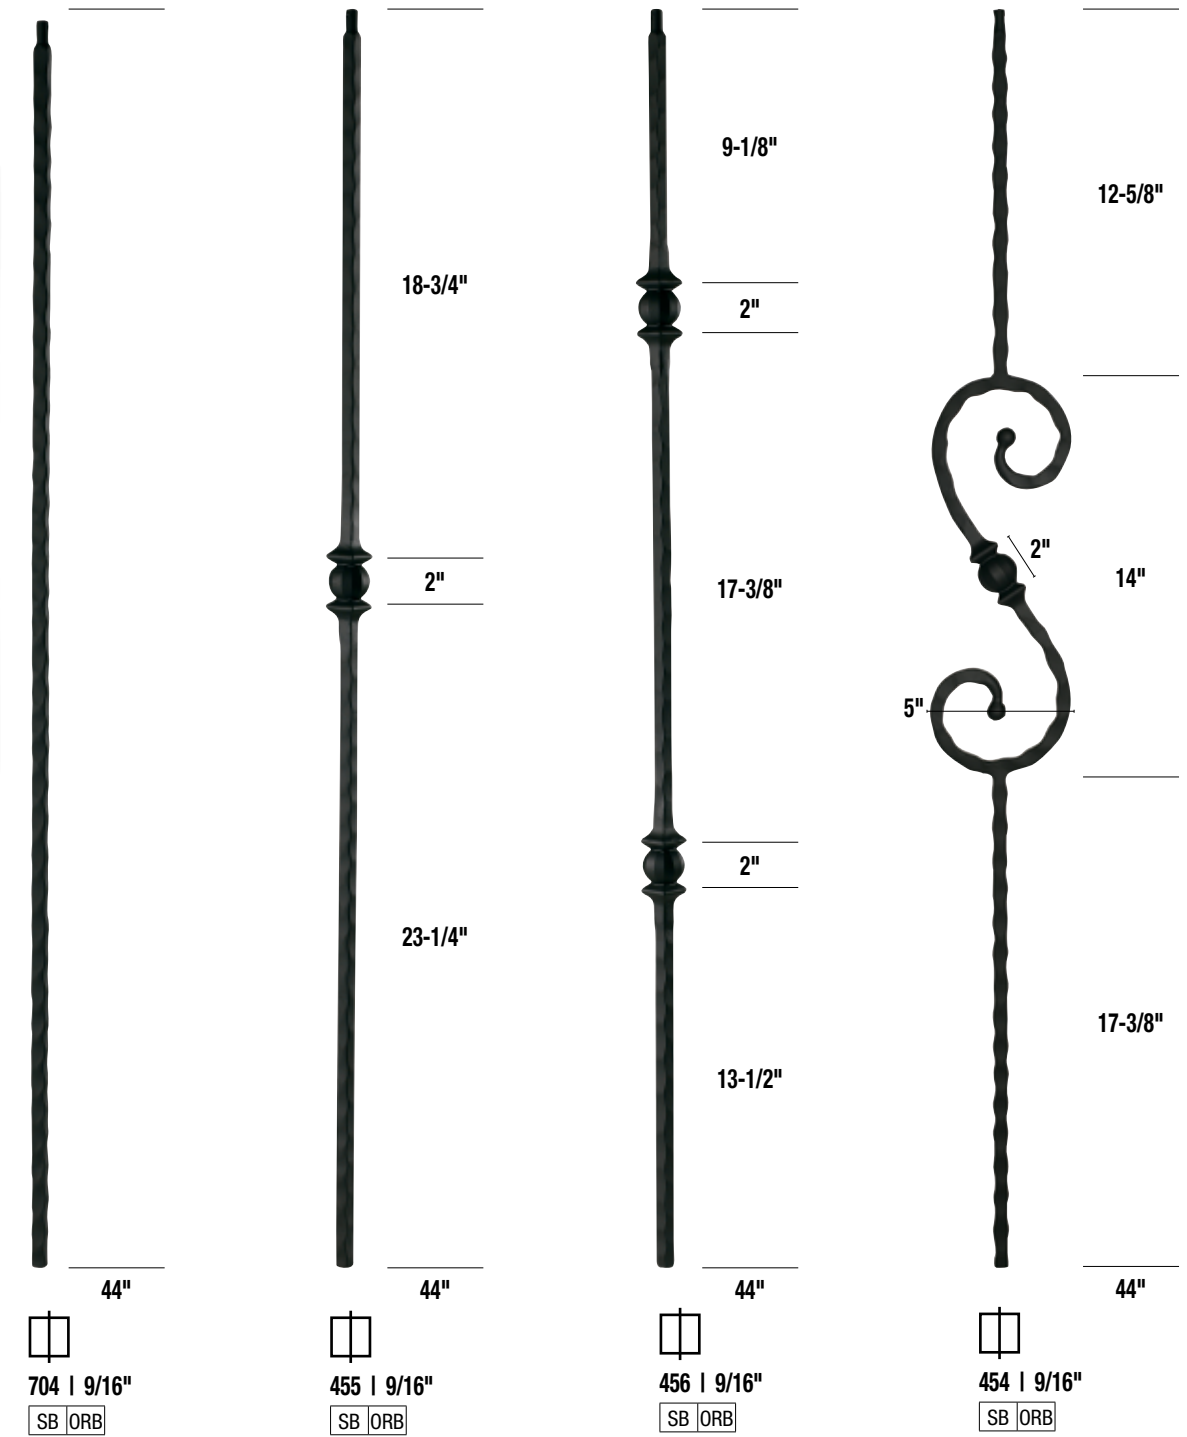

Featured Products:

- 455 Single Sphere Baluster - Satin Black
- 456 Double Sphere Baluster - Satin Black
- 454 Sphere Scroll Baluster - Satin Black
- 03 Rake Shoe - Satin Black
- 07 Flat Shoe - Satin Black
- 4040 Colonial Newel - Maple
- 6010 Hand Rail - Maple

Hammered Edge

03 - Baluster Rake Shoe

07 - Baluster Flat Shoe