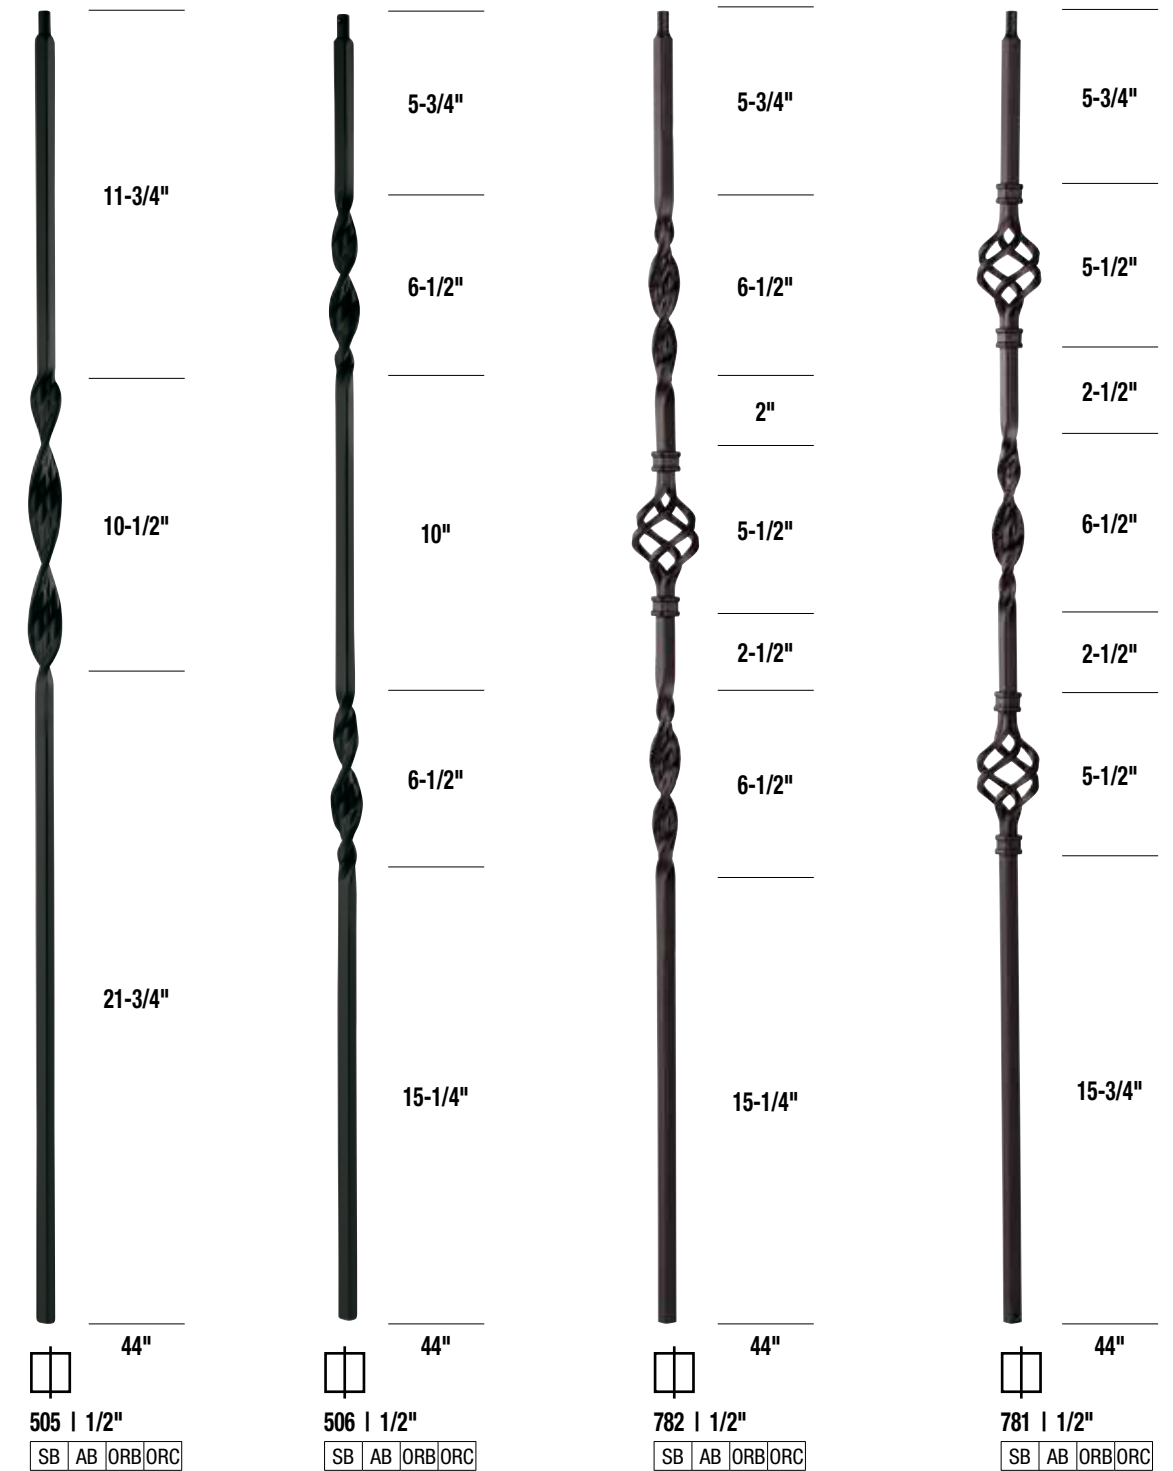

Featured Products:

- 3010 Carolina Newel - Oak
- 6210 Hand Rail - Oak
- 7230 Volute - Oak
- 782 Single Basket Ribbon Twist Baluster - Satin Black
- 781 Double Basket Ribbon Twist Baluster - Satin Black
- 02 Rake Shoe - Satin Black
- 06 Flat Shoe - Satin Black
- 8010 Reversible Starting Step - Oak

02 - Baluster Rake Shoe

06 - Baluster Flat Shoe