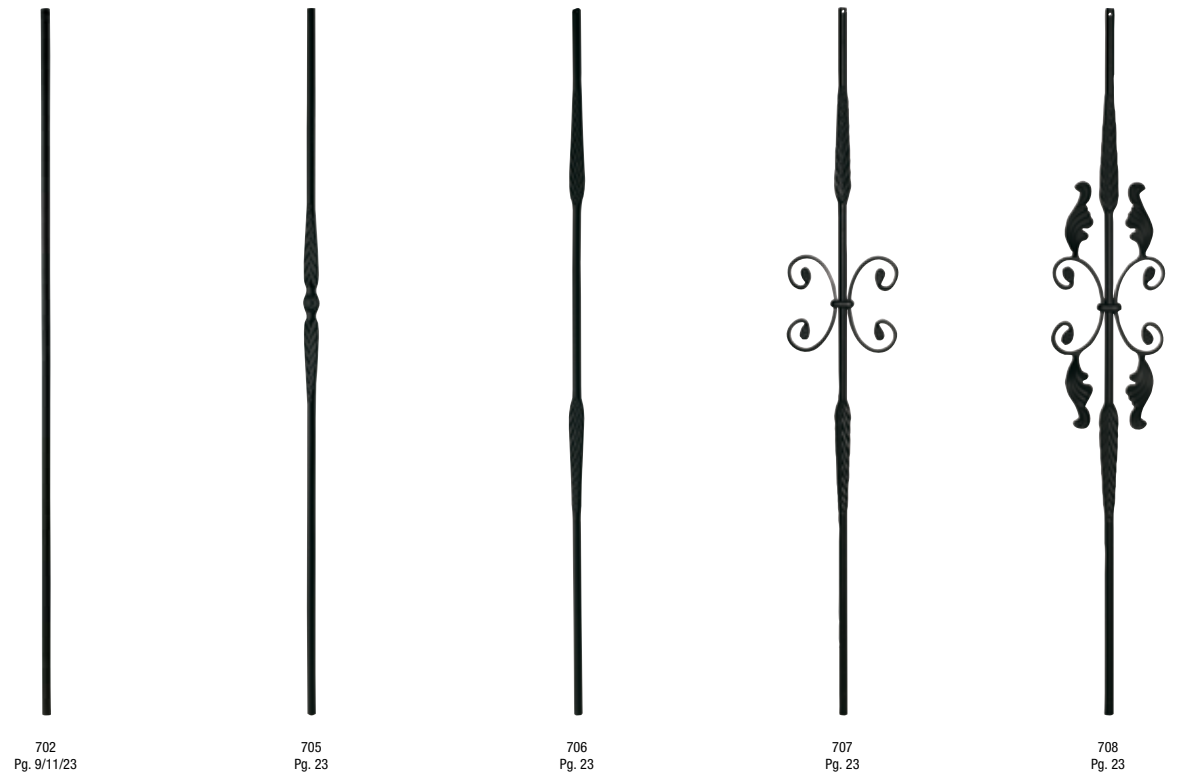

Iron Balusters

All iron balusters are hollow
Finishes may vary

Smooth

Hammered Edge

Hammered Edge

Hammered Face

Hammered Face

Iron Balusters

All iron balusters are hollow
Finishes may vary

Round Shaft

XL Iron Balusters

All iron balusters are hollow
Finishes may vary

3/4" Shaft

Iron Newels

Finishes may vary

1-3/16" Shaft