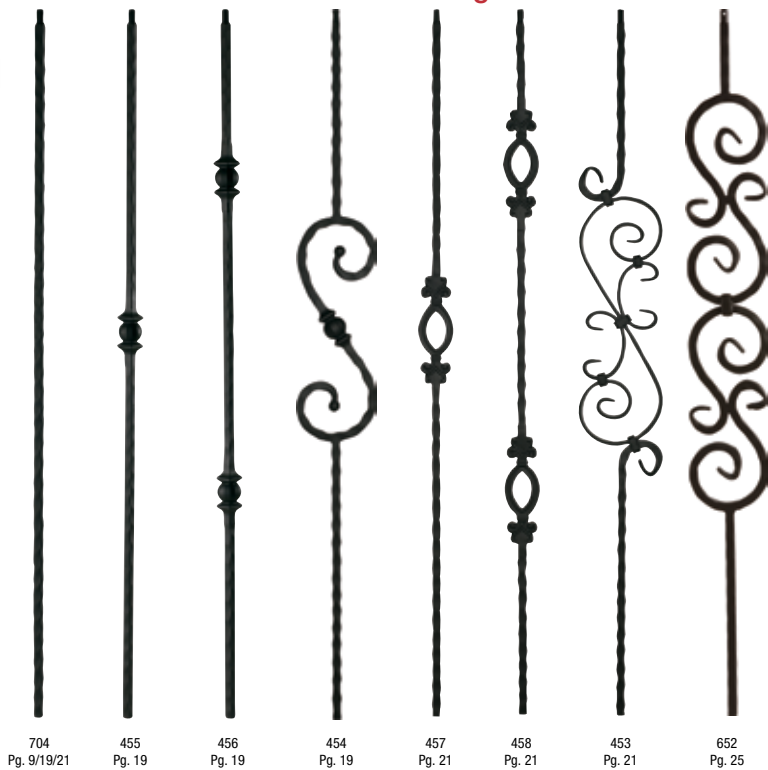

Iron Balusters

All iron balusters are hollow
Finishes may vary

Smooth

Hammered Edge

Hammered Edge

Hammered Face

Hammered Face

Iron Balusters

All iron balusters are hollow
Finishes may vary

Round Shaft

XL Iron Balusters

All iron balusters are hollow
Finishes may vary

3/4" Shaft

Iron Newels

Finishes may vary

1-3/16" Shaft