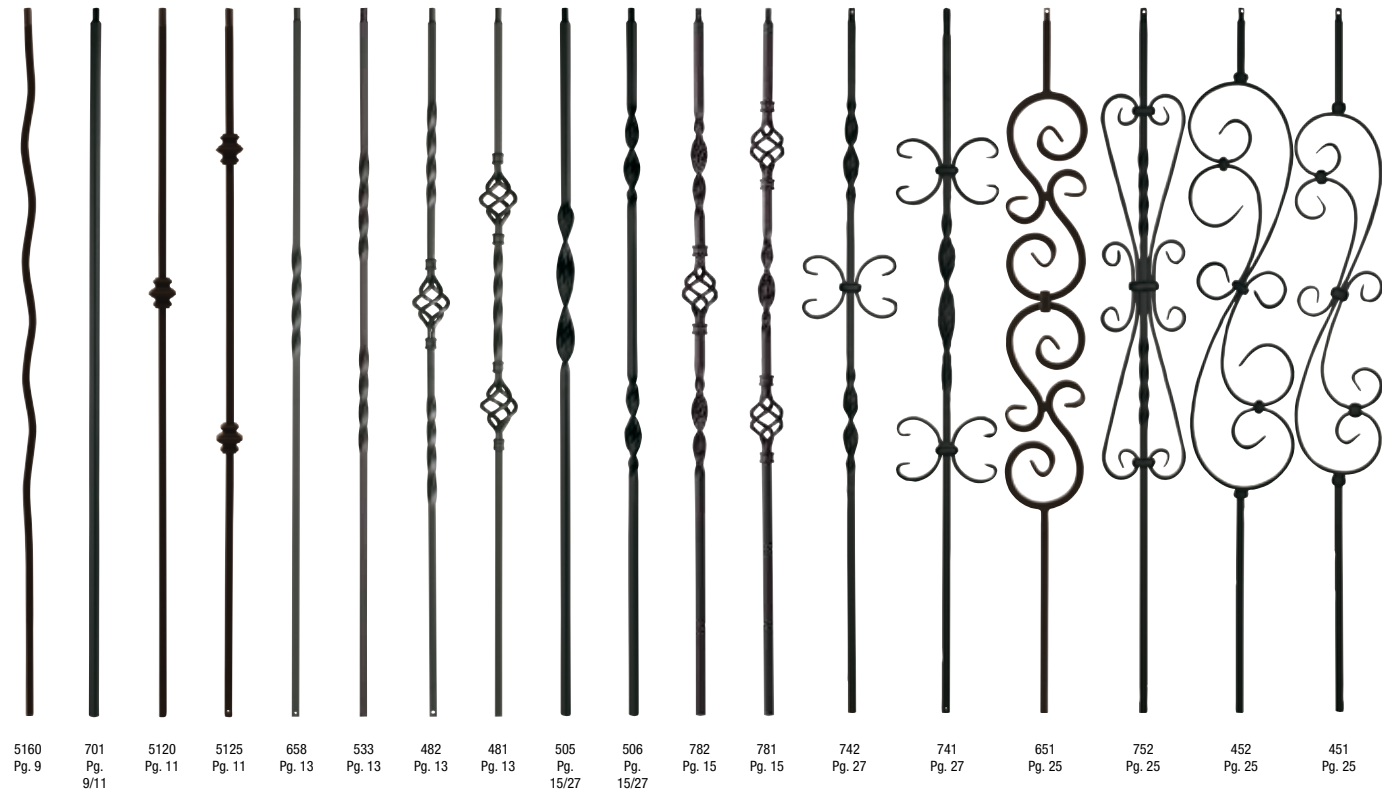

Iron Balusters

All iron balusters are hollow
Finishes may vary

Smooth

Hammered Edge

Hammered Edge

Hammered Face

Hammered Face

Iron Balusters

All iron balusters are hollow
Finishes may vary

Round Shaft

XL Iron Balusters

All iron balusters are hollow
Finishes may vary

3/4" Shaft

Iron Newels

Finishes may vary

1-3/16" Shaft