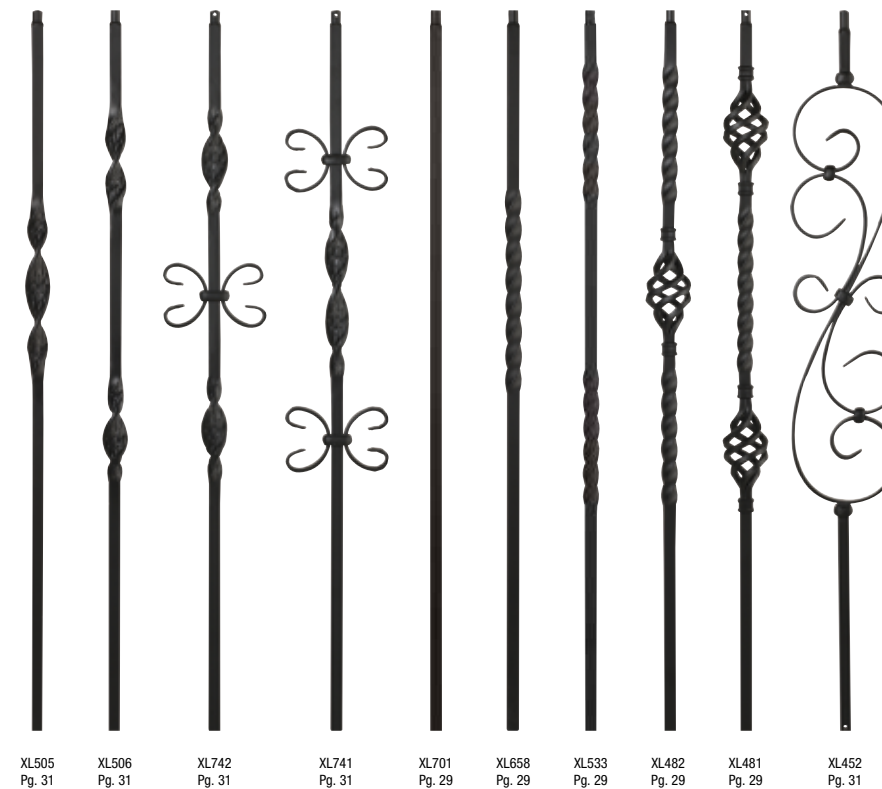

Iron Balusters

All iron balusters are hollow
Finishes may vary

Smooth

Hammered Edge

Hammered Edge

Hammered Face

Hammered Face

Iron Balusters

All iron balusters are hollow
Finishes may vary

Round Shaft

XL Iron Balusters

All iron balusters are hollow
Finishes may vary

3/4" Shaft

Iron Newels

Finishes may vary

1-3/16" Shaft