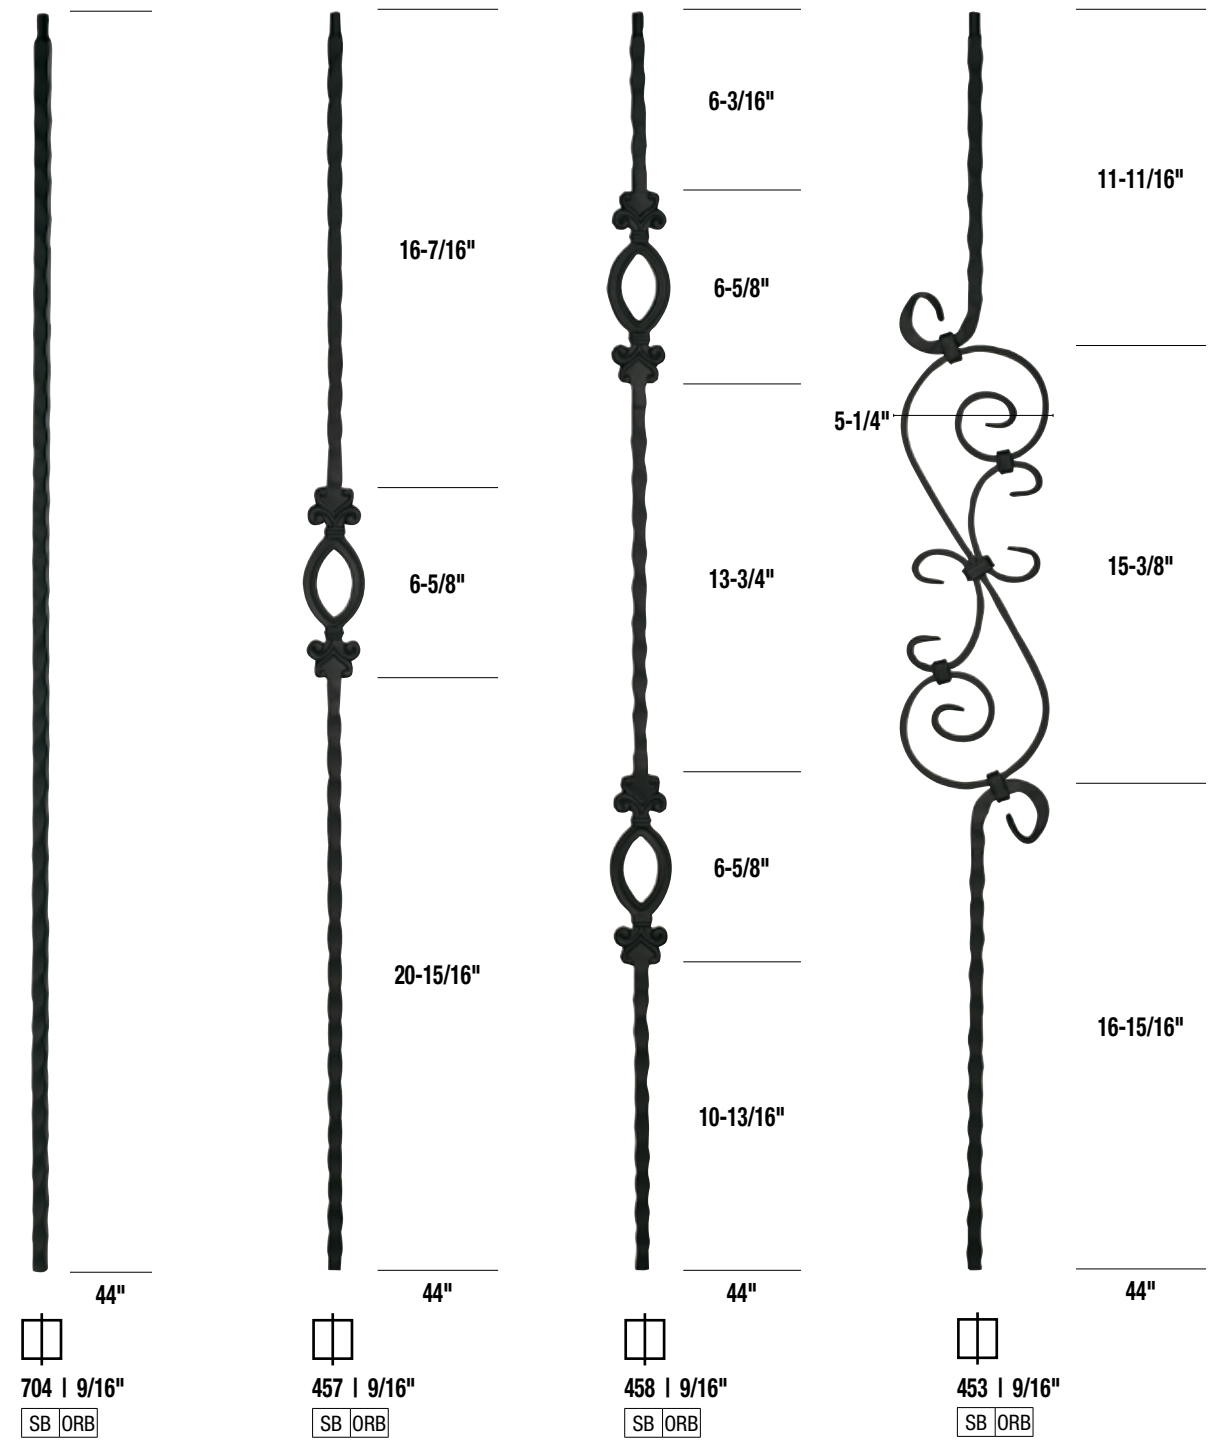

Featured Products:

- 704 Hammered Edge Plain Baluster - Satin Black
- 458 Double Eyelet Baluster - Satin Black
- 03 Rake Shoe - Satin Black
- 07 Flat Shoe - Satin Black
- 3010 Carolina Newel - Oak
- 6010 Hand Rail - Oak
- 7030 Volute - Oak
- 8010 Reversible Starting Step - Oak

Hammered Edge

03 - Baluster Rake Shoe

07 - Baluster Flat Shoe