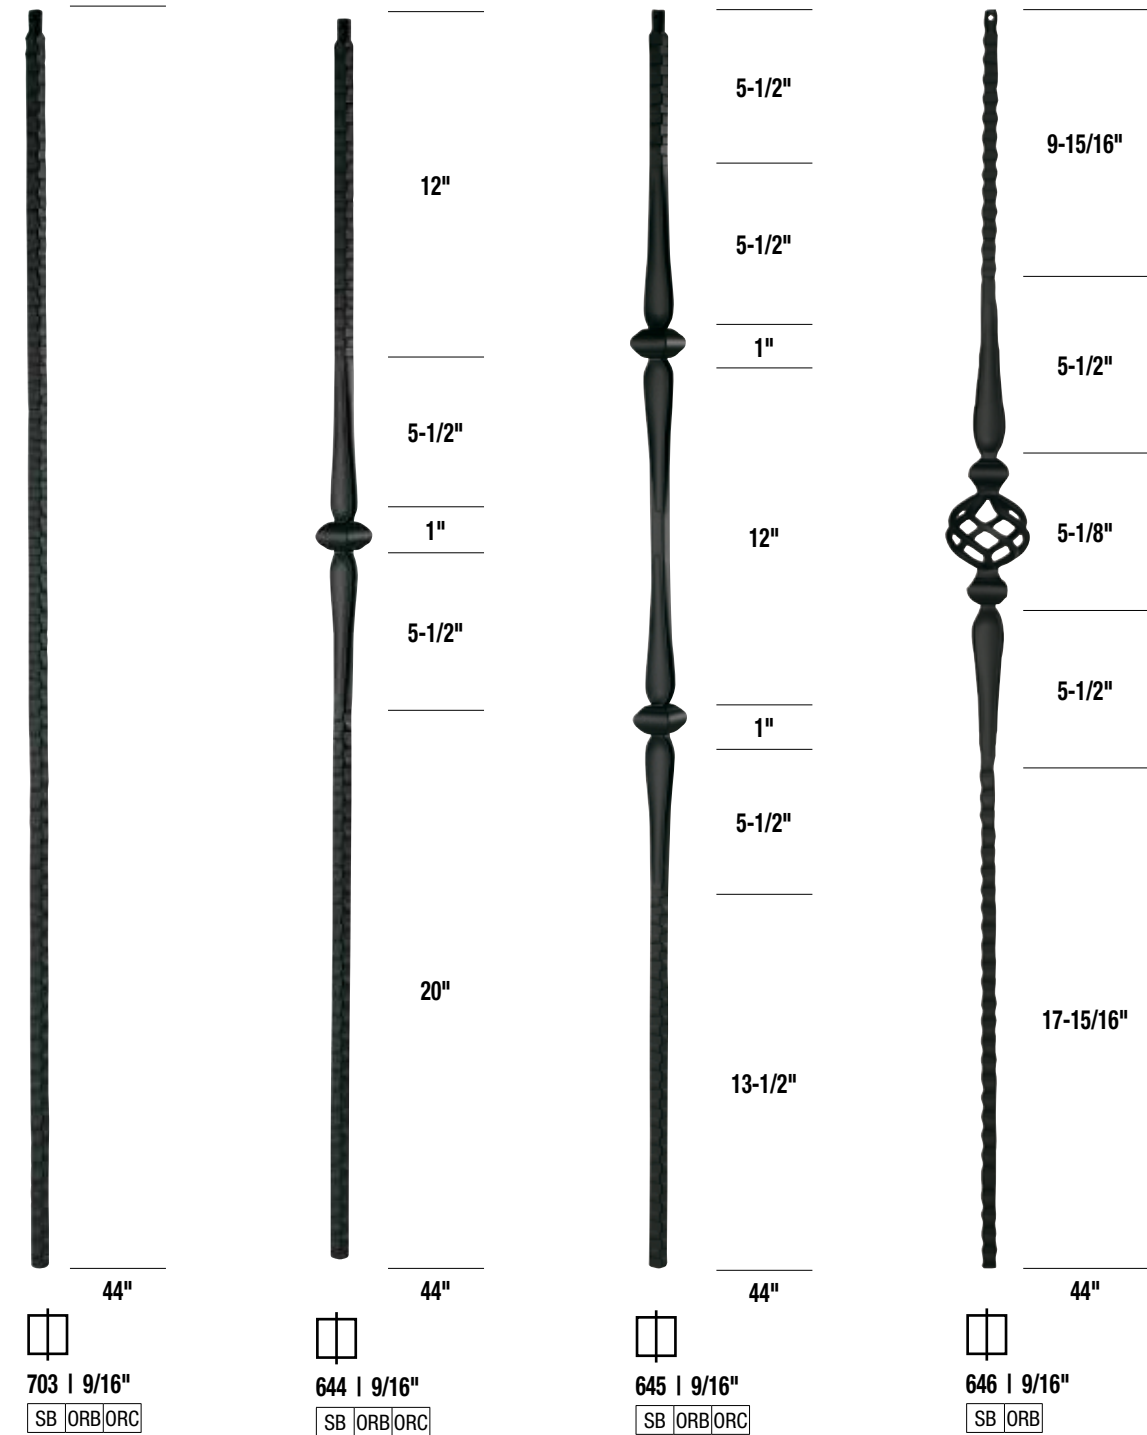

Featured Products:

- 645 Double Collar Baluster - Satin Black
- 646 Collar Basket Baluster - Satin Black
- 03 Rake Shoe - Satin Black
- 07 Flat Shoe - Satin Black
- 4091 Box Newel - Oak
- 6519 Hand Rail - Oak

Hammered Face

03 - Baluster Rake Shoe

07 - Baluster Flat Shoe