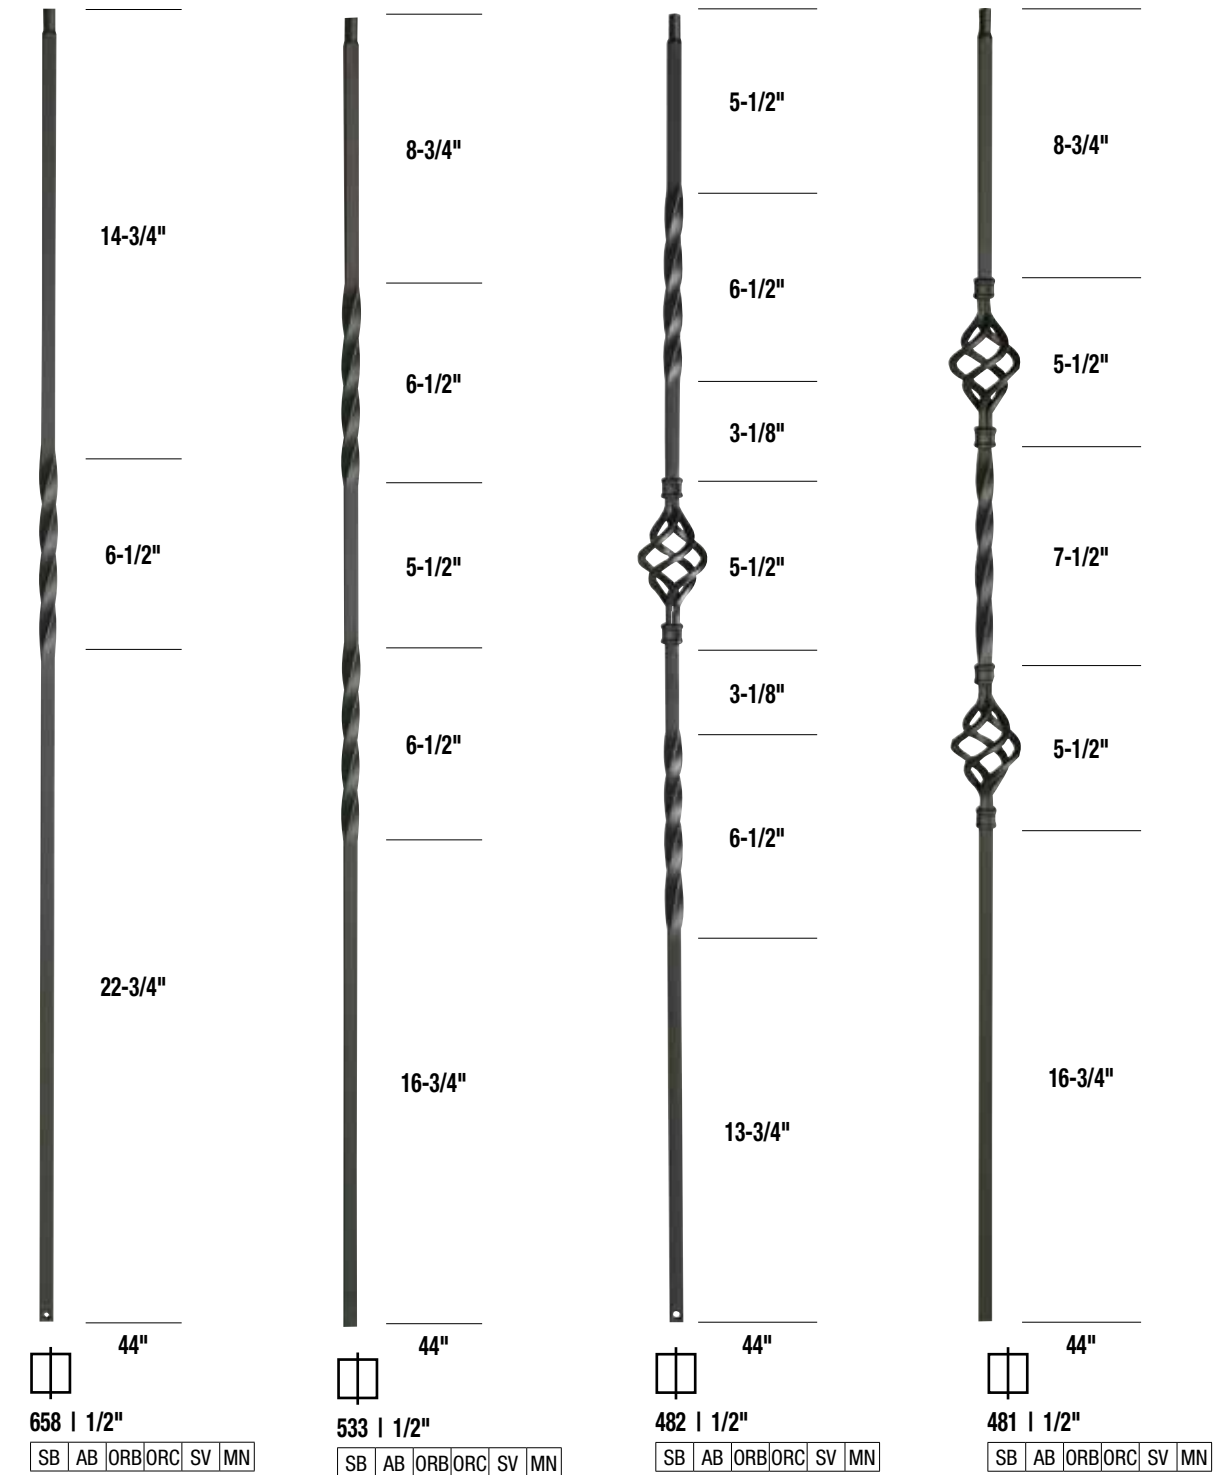

Featured Products:

- 533 Double Twist Baluster - Oil Rubbed Copper
- 482 Single Basket Baluster - Oil Rubbed Copper
- 02 Rake Shoe - Oil Rubbed Copper
- 06 Flat Shoe - Oil Rubbed Copper
- 4091 Box Newel - Oak
- 6519 Hand Rail - Oak

Suitable for kneewall installation