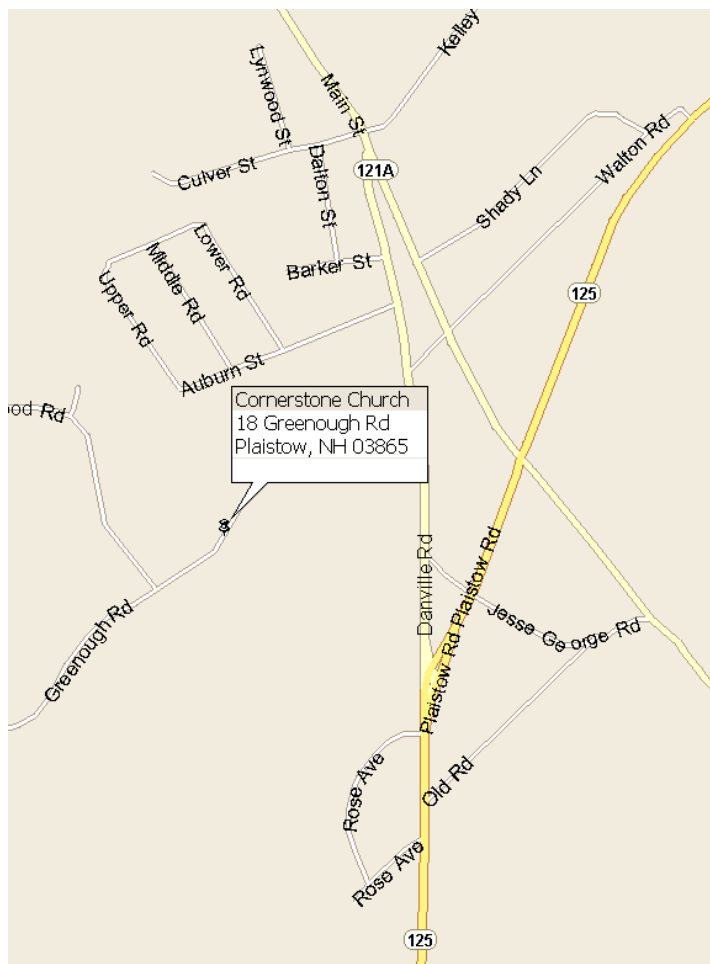

Teaching time 11:15 – 12:00

(sermon, young children's class, mothers' room for nursing/fussing infants)

How to dress? Comfortably, modestly, respectfully.

Location/directions:

Cornerstone Church meets Sunday mornings in the lower level of the Vic Geary Center, next door to the Timberlane school district buildings.

**18 Greenough Road
Plaistow, NH 03865**

Take Route 125 or Route 121A to Danville Road.

Turn onto Greenough Road where you see the sign for Timberlane Regional High School.

The Vic Geary Center is the first building on the left after passing the woods. It's a yellow building. Cornerstone Church has a small sign in front near the road.