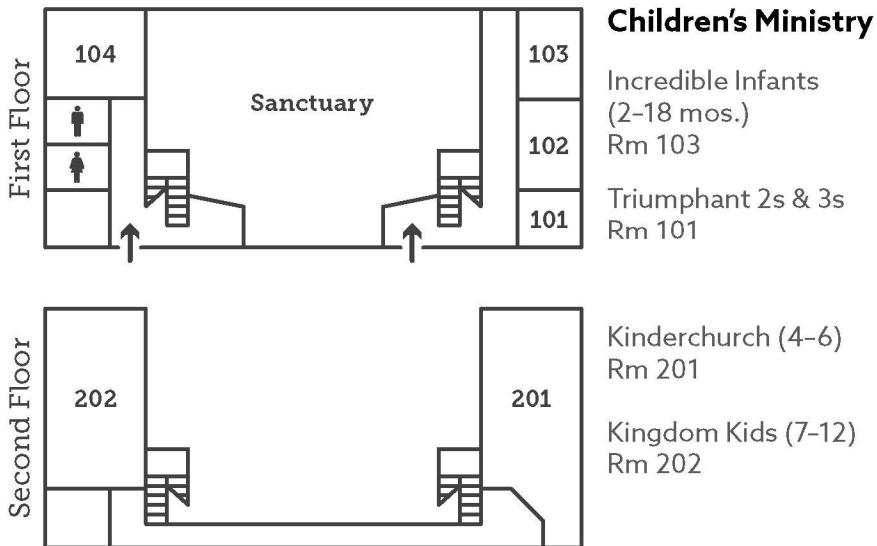

Just visiting?

We'd love to meet you at the back of the Sanctuary after the service. Take a minute to introduce yourself and tell us a little about you.

Complimentary coffee is served 9-9:50 a.m. in Rm. 104.

OUR POLICY ON SELLING

In order to focus our attention on worship and fellowship, we ask that no selling of goods or services take place at Champions.

POSTING OF RECORDINGS

Please do not post photos, video or audio recordings of Champions services publicly to social media or elsewhere without permission.

7474 Buffalo Gap Road | Abilene, Texas 79606 | 325/695.0303
Preston Humphries, Senior Pastor

Hear today's sermon at champschurch.com

Champions
CHURCH

WEEKLY BULLETIN

April 8, 2018