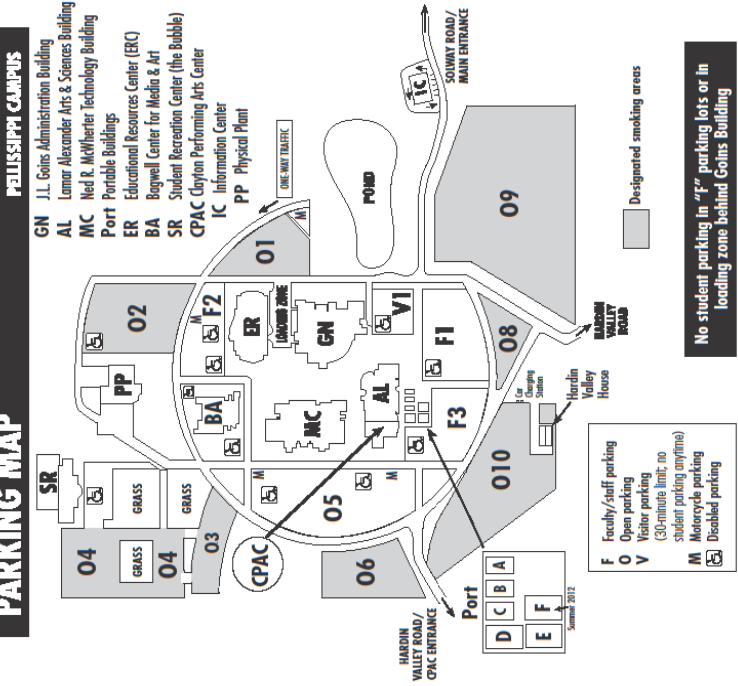

Located in the Goins Auditorium at Pellissippi State College.

Center Faith Church

www.vimeo.com/centerfaith

CenterFaithKnox

Located in the J.L. Goins Auditorium (GN) at Pellissippi State College.

Parking is available in V1 and O1 Lots.

PARKING MAP

Located in the J.L. Goins Auditorium (GN) at Pellissippi State College.

Parking is available in V1 and O1 Lots.

PARKING MAP