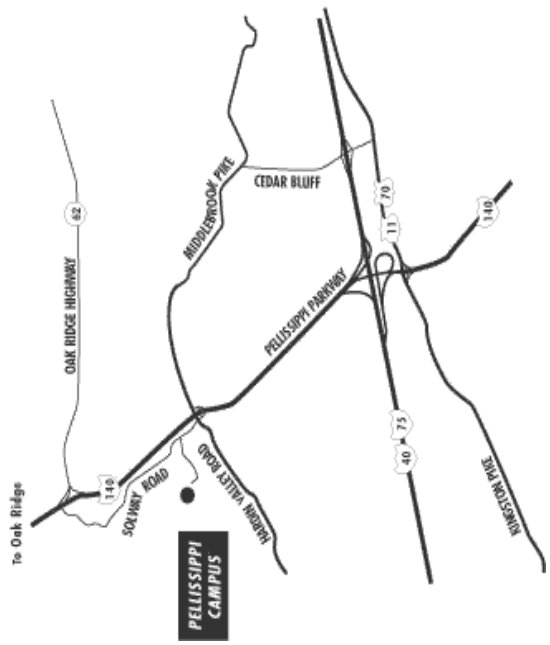

Located in the Goins Auditorium at Pellissippi State College.

Center Faith Church

www.vimeo.com/centerfaith

CenterFaithKnox

Located in the J.L. Goins Auditorium (GN) at Pellissippi State College.

Parking is available in V1 and O1 Lots.

PARKING MAP

Located in the J.L. Goins Auditorium (GN) at Pellissippi State College.

Parking is available in V1 and O1 Lots.

PARKING MAP