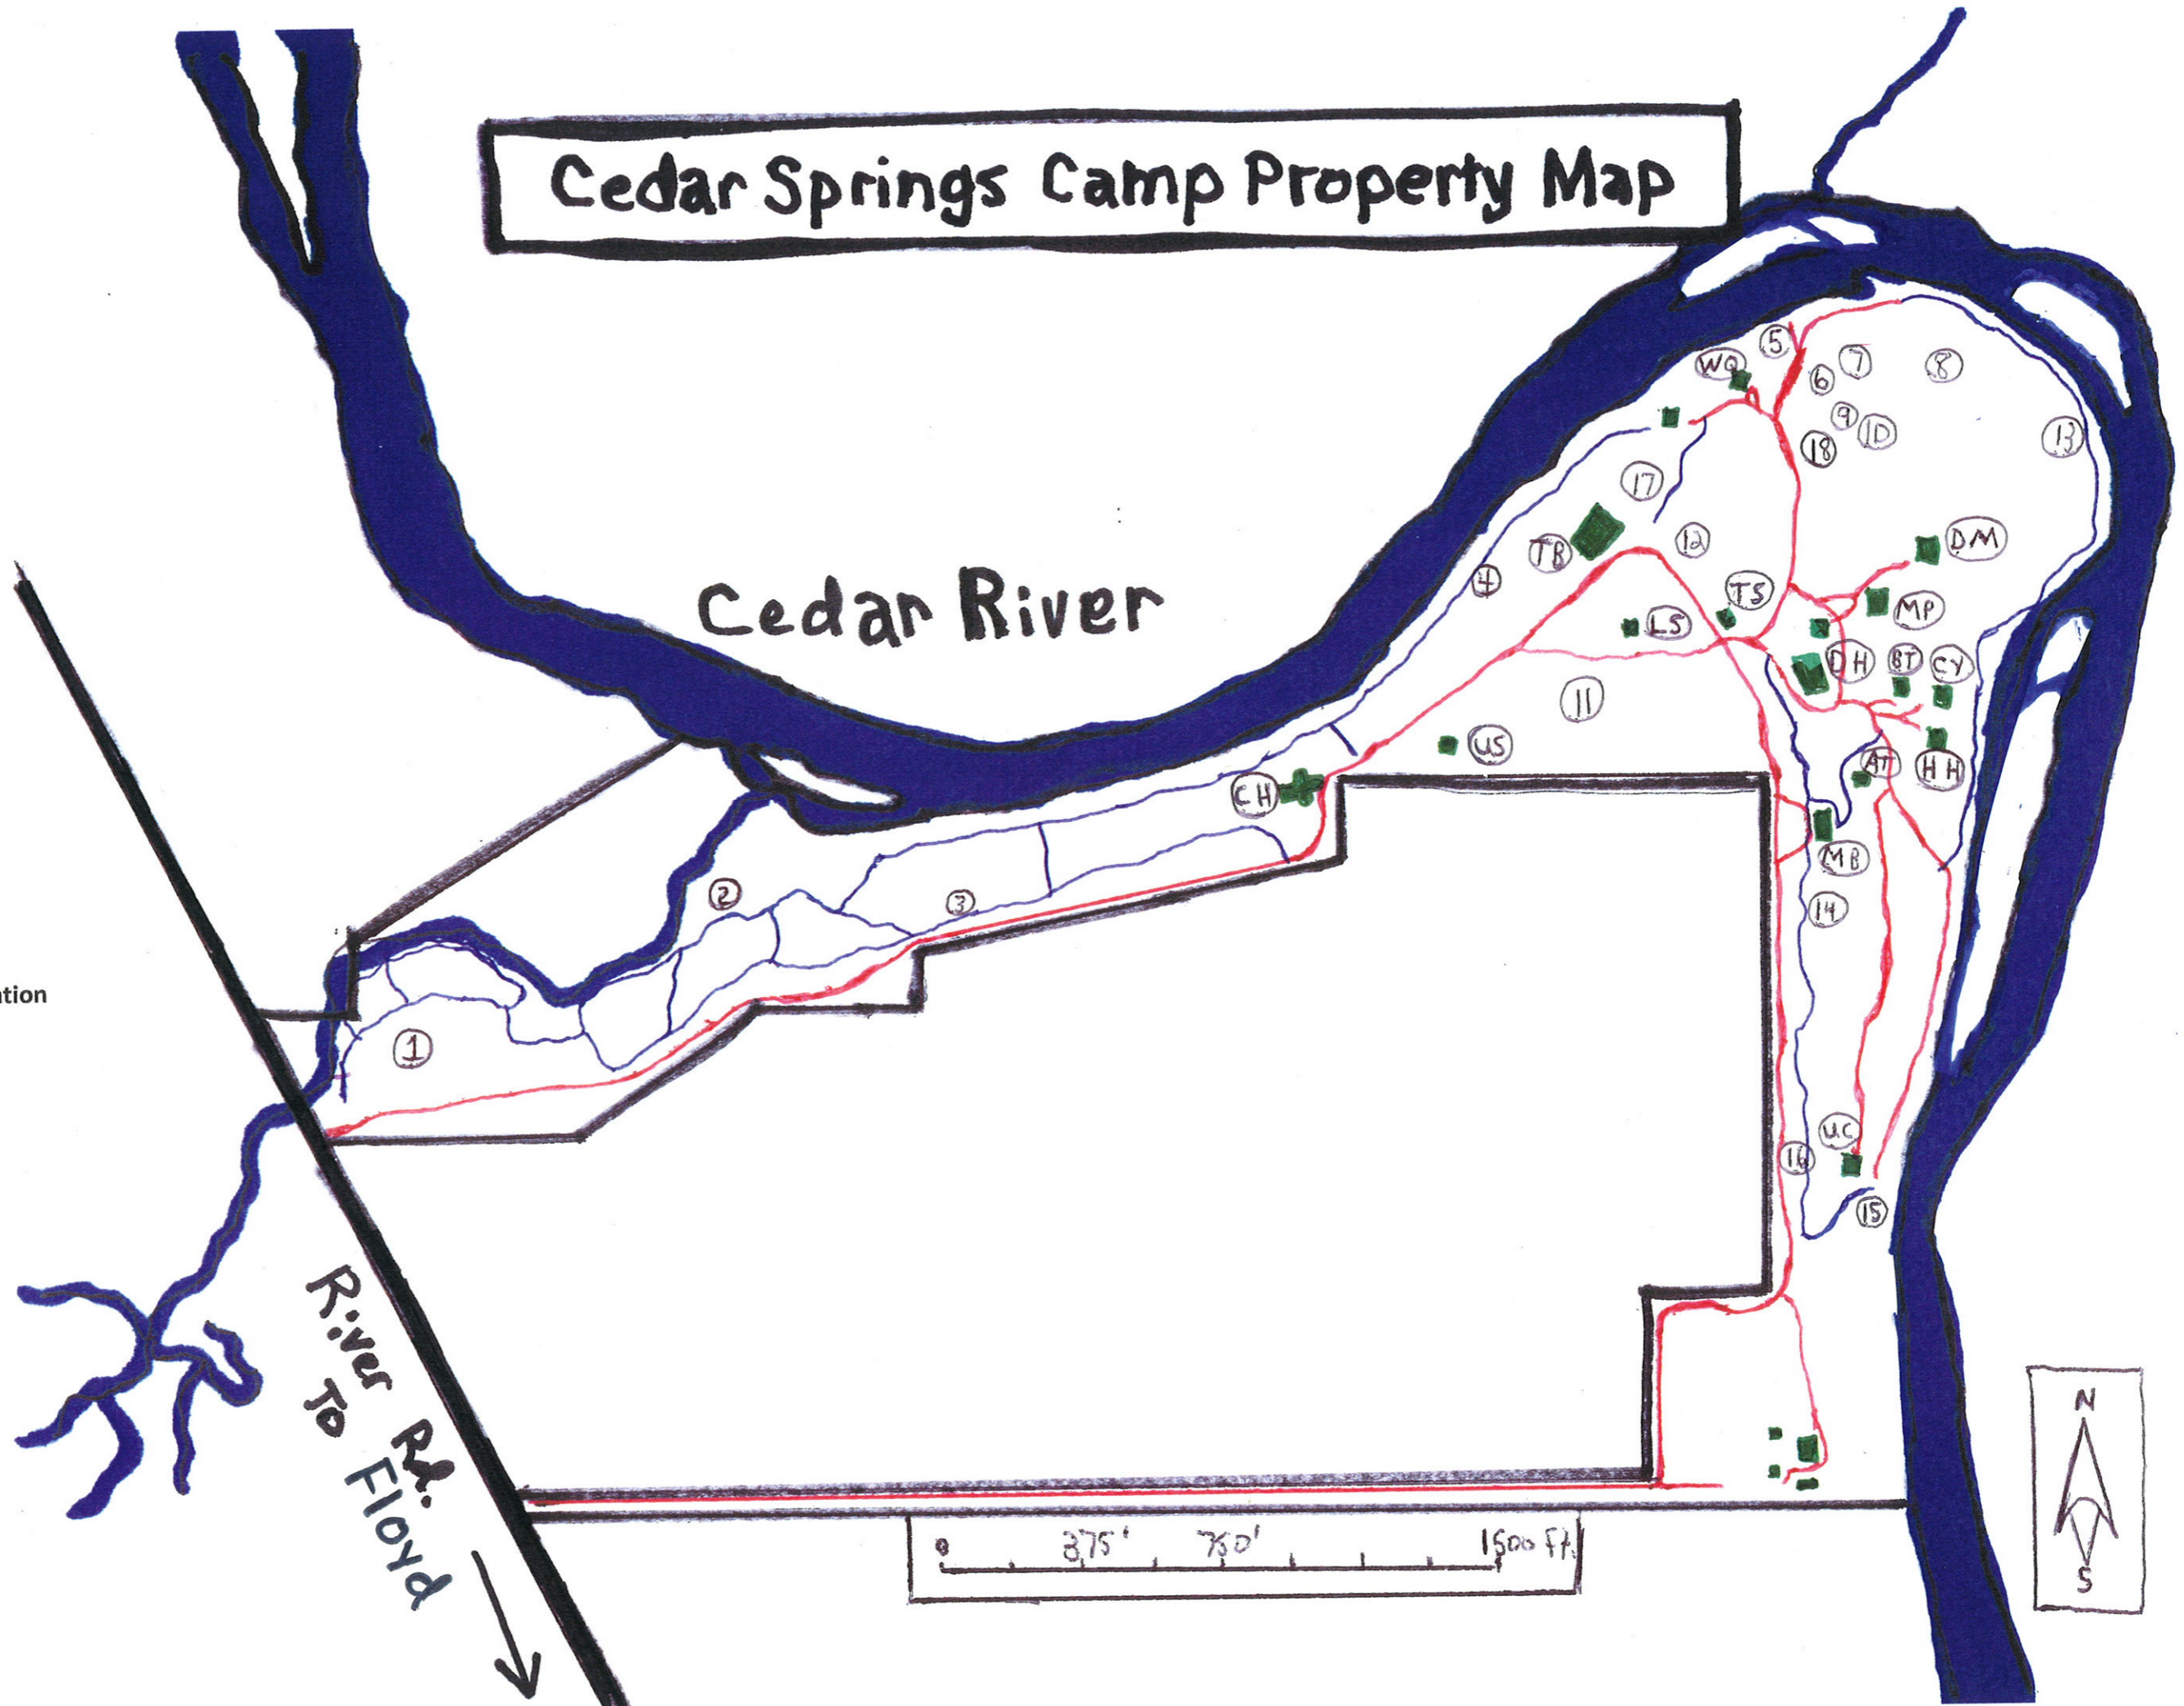

Cedar Springs Camp Property Map

Points of interest

- 1- Paintball courses
- 2- Lower Plains Trails
- 3- High Plains Trail
- 4- Fox Trail
- 5- Boat Ramp
- 6- Sand Volleyball court
- 7- Basketball court
- 8- Ball/recreation field
- 9- Slip 'n' Slide
- 10- Zip line
- 11- Campground
- 12- Mini Golf Course
- 13- River Trail/3 Crosses
- 14- Upper Springs Trail
- 15- Cedar Springs
- 16- Apple Orchard
- 17- Sledding Hill/Trail
- 18- Ice Skating Rink

Facilities

- CH- Cliff house/Manager's office
- US- Upper Sanitation/laundry
- LS- Lower Sanitation
- TB-Tabernacle/Snack Shack/ Registration
- DH- Dining Hall
- MB- Maintenance Building
- AT- Amphitheater
- TS- Tool Shed
- MP- Multi-Purpose Cabin
- DM- Des Moines Cabin
- WQ- Walquist Cabin
- HH- Haven of Hope Cabin
- CY- CYC Memorial Cabin
- BT- Bethany Cabin
- UC- Upper Cabin

-  Trail
-  Road
-  Building

Cedar River

River Rd. Floyd
↓