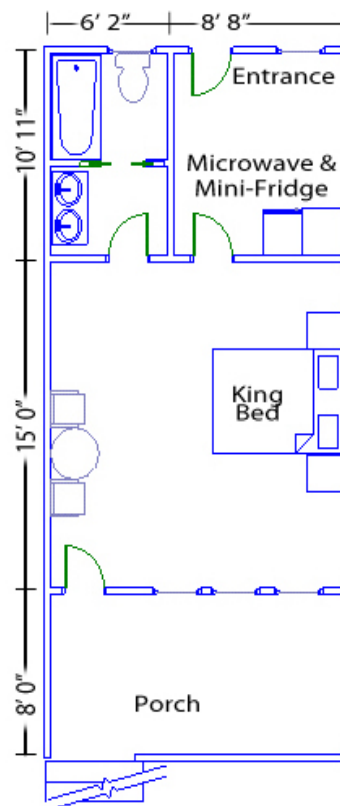

Seneca

Seneca is a Longhouse with eight units on two levels. Located between Delaware and Tibbitts Auditorium, each room boasts a private porch and view of the lake.

Each room has a bathroom with a tub/shower combo, carpet, mini-fridge, coffee maker and porch. *Seneca units feature king size beds and upon request can be turned into 2 single beds.*

Unit 14: Handicap-Accessible
Approximately 495 square feet

Units 11, 13, 21 & 23
Approximately 508 square feet

Units 12, 22 & 24
Approximately 508 square feet