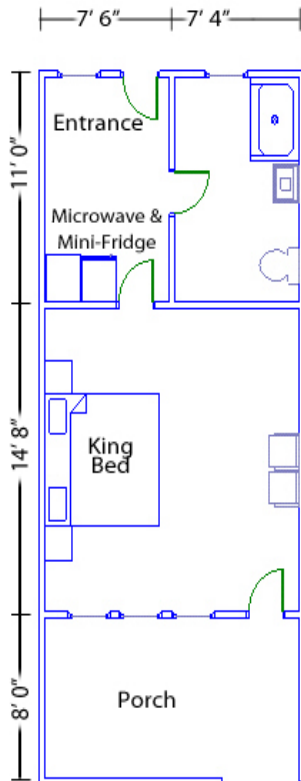

Seneca

Seneca is a Longhouse with eight units on two levels. Located between Delaware and Tibbitts Auditorium, each room boasts a private porch and view of the lake.

Each room has a bathroom with a tub/shower combo, carpet, mini-fridge, coffee maker and porch. *Seneca units feature king size beds and upon request can be turned into 2 single beds.*

Unit 14: Handicap-Accessible
Approximately 495 square feet

Units 11, 13, 21 & 23
Approximately 508 square feet

Units 12, 22 & 24
Approximately 508 square feet