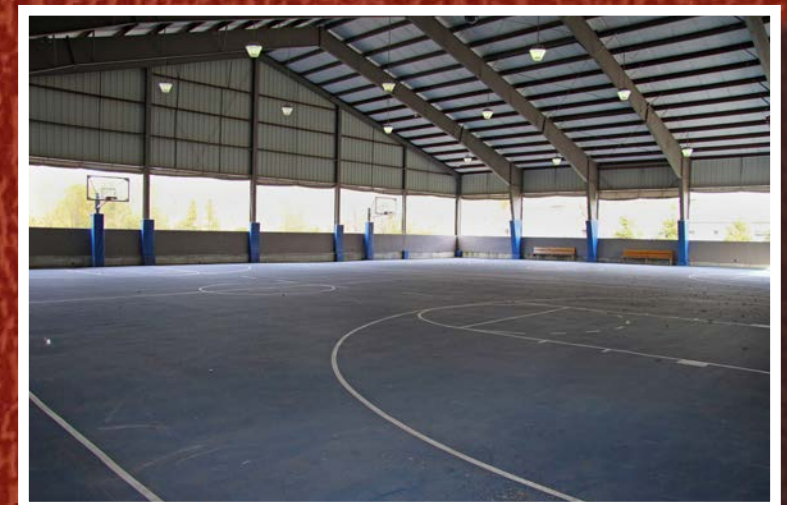

State-of-the-art indoor climbing and bouldering wall.

In the Summer Season, this spacious meeting room is used for Kids Klub for children in 6th grade. The rest of the complex is used as an activity center for our guests during the summer. In the Conference Season, this meeting room is capable of seating 75 people and can be equipped with the audio/video equipment your group needs.

180' x 80' multi-purpose gymnasium with Mondo flooring features three courts for basketball, volleyball, soccer, etc. with court dividers for simultaneous play.

Family-style game room for kids of all ages features: foosball, air hockey, bubble hockey, table shuffleboard, skeeball, free throw game, a video arcade, and a Wii game set (Wii is summer only).

The All-Star Gym features the game floor used at the 1986 NBA All-Star game held in Dallas.

This large lobby area is complete with three ping pong tables, seating and year-round restrooms.

Covered outdoor pavilion is great for basketball. In the winter, it is transformed into an ice-skating rink.