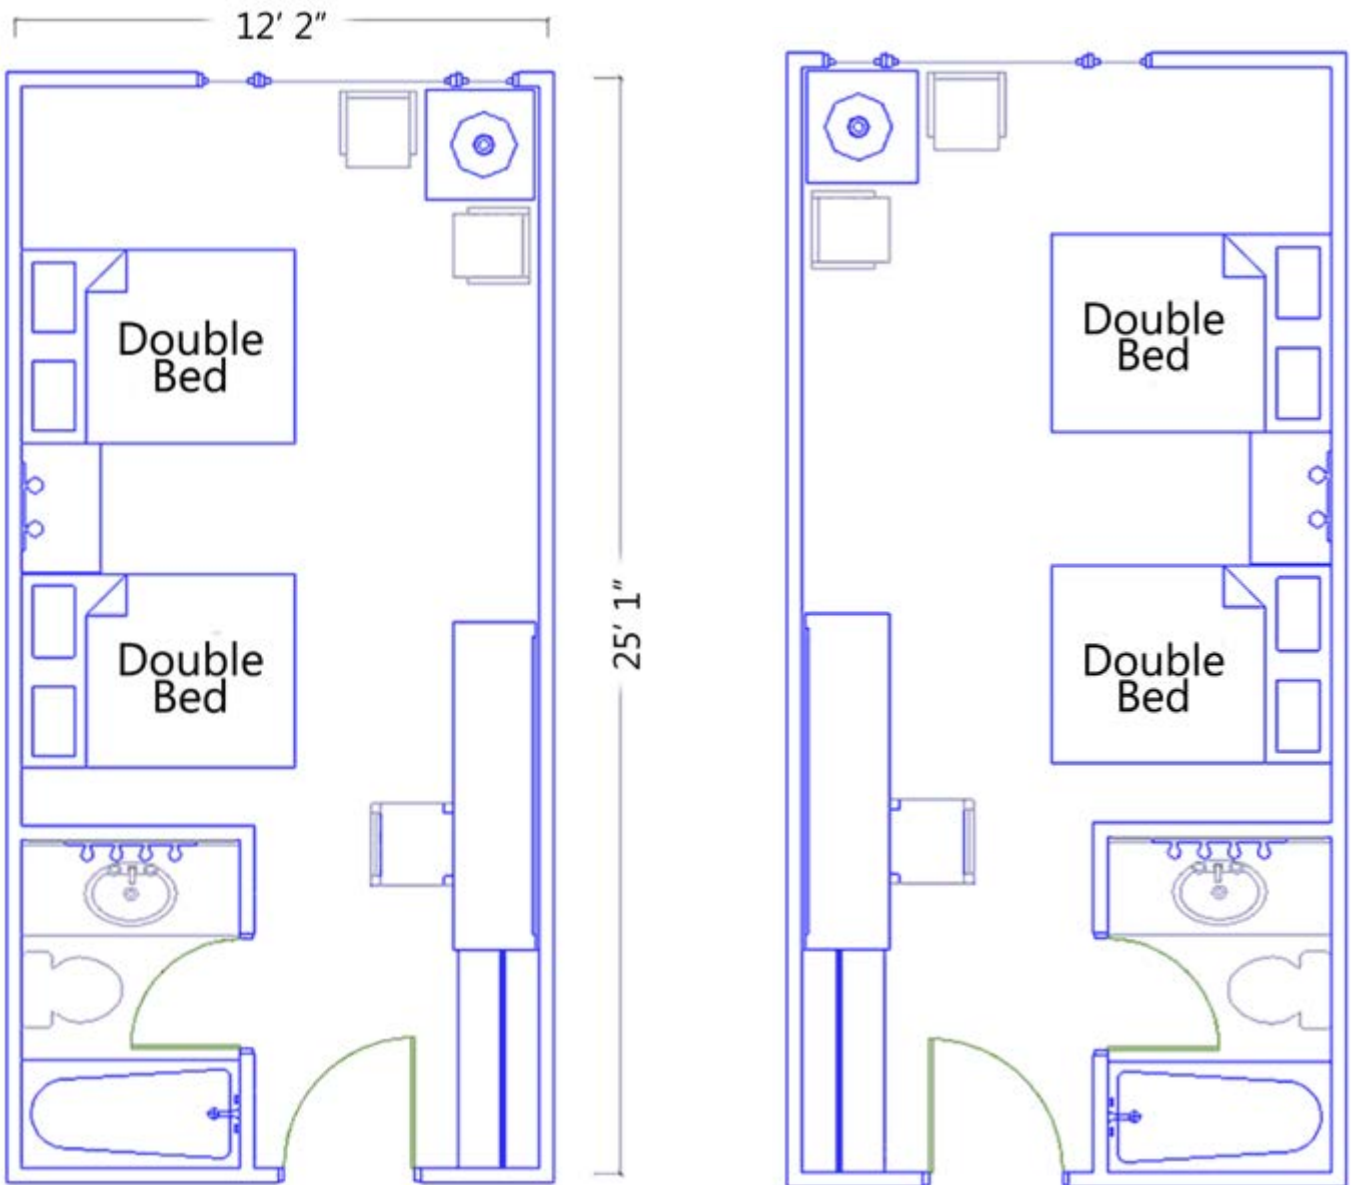

PURDY CENTER

The Purdy Center has 58 hotel-style rooms with private bath and shower. 28 rooms have a queen bed and a bunk bed (NEW in 2016). 24 rooms have two double beds. 4 rooms have one queen bed. 2 rooms have two twin beds. The main dining hall is located here, along with the indoor pool, bookstore and large lobby with stone fireplace.

Exterior of building

Bedroom with two double beds

Social hall

Heated indoor pool

Adirondack-style gathering room

Computer center

BEDS & CAPACITY BY UNIT

Unit #	Single	Bunk	Double	Queen	King	Normal Capacity	Maximum Capacity
102/104	2					2	3
106/112			2			4	5
205/207/209/211				1		2	3
201-204 ; 206/208/210/212			2			4	5
301-312			2			4	5
217-228 ; 313-328		1		1		4	5

Purdy Center

Each unit is approximately 305 square feet
Even units face toward Lake Pleasant

Even Units

Odd Units

Purdy Center

Units 102 & 104
Handicap Accessible

Units 205, 207, 209 & 211
Handicap Accessible

Purdy Center

Each unit is approximately 305 square feet
Even units face toward Lake Pleasant

Units 217-228 and
Units 313 - 328

Even Units

Odd Units