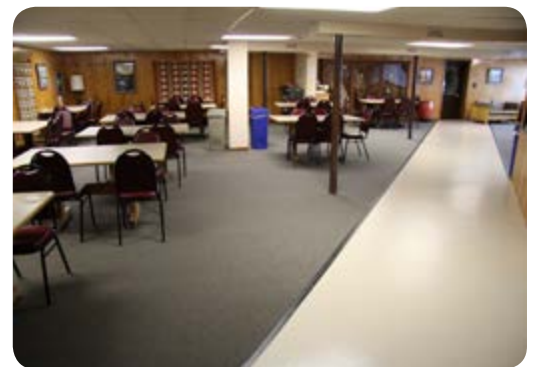

PURDY CENTER

The Purdy Center has 58 hotel-style rooms with private bath and shower. 28 rooms have a queen bed and a bunk bed (NEW in 2016). 24 rooms have two double beds. 4 rooms have one queen bed. 2 rooms have two twin beds. The main dining hall is located here, along with the indoor pool, bookstore and large lobby with stone fireplace.

Exterior of building

Bedroom with two double beds

Social hall

Heated indoor pool

Adirondack-style gathering room

Computer center

BEDS & CAPACITY BY UNIT

Unit #	Single	Bunk	Double	Queen	King	Normal Capacity	Maximum Capacity
102/104	2					2	3
106/112			2			4	5
205/207/209/211				1		2	3
201-204 ; 206/208/210/212			2			4	5
301-312			2			4	5
217-228 ; 313-328		1		1		4	5

Purdy Center

Each unit is approximately 305 square feet
Even units face toward Lake Pleasant

Even Units

Odd Units

Purdy Center

Units 102 & 104
Handicap Accessible

Units 205, 207, 209 & 211
Handicap Accessible

Purdy Center

Each unit is approximately 305 square feet
Even units face toward Lake Pleasant

Units 217-228 and
Units 313 - 328

Even Units

Odd Units