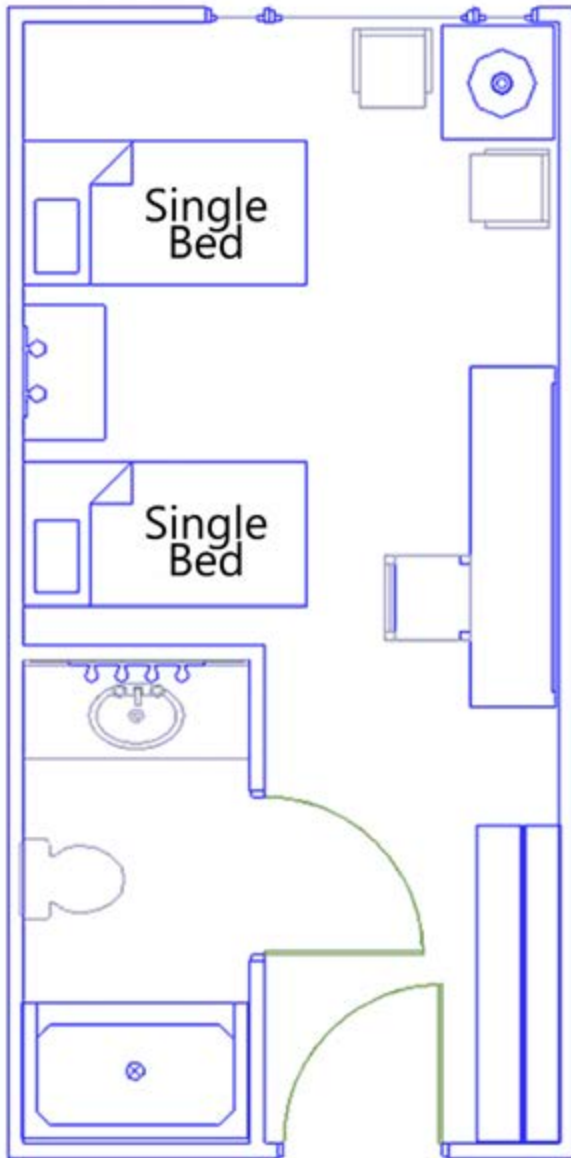

PURDY CENTER

The Purdy Center has 58 hotel-style rooms with private bath and shower. 28 rooms have a queen bed and a bunk bed (NEW in 2016). 24 rooms have two double beds. 4 rooms have one queen bed. 2 rooms have two twin beds. The main dining hall is located here, along with the indoor pool, bookstore and large lobby with stone fireplace.

Exterior of building

Bedroom with two double beds

Social hall

Heated indoor pool

Adirondack-style gathering room

Computer center

BEDS & CAPACITY BY UNIT

Unit #	Single	Bunk	Double	Queen	King	Normal Capacity	Maximum Capacity
102/104	2					2	3
106/112			2			4	5
205/207/209/211				1		2	3
201-204 ; 206/208/210/212			2			4	5
301-312			2			4	5
217-228 ; 313-328		1		1		4	5

Purdy Center

Each unit is approximately 305 square feet
Even units face toward Lake Pleasant

Even Units

Odd Units

Purdy Center

Units 102 & 104
Handicap Accessible

Units 205, 207, 209 & 211
Handicap Accessible

Purdy Center

Each unit is approximately 305 square feet
Even units face toward Lake Pleasant

Units 217-228 and
Units 313 - 328

Even Units

Odd Units