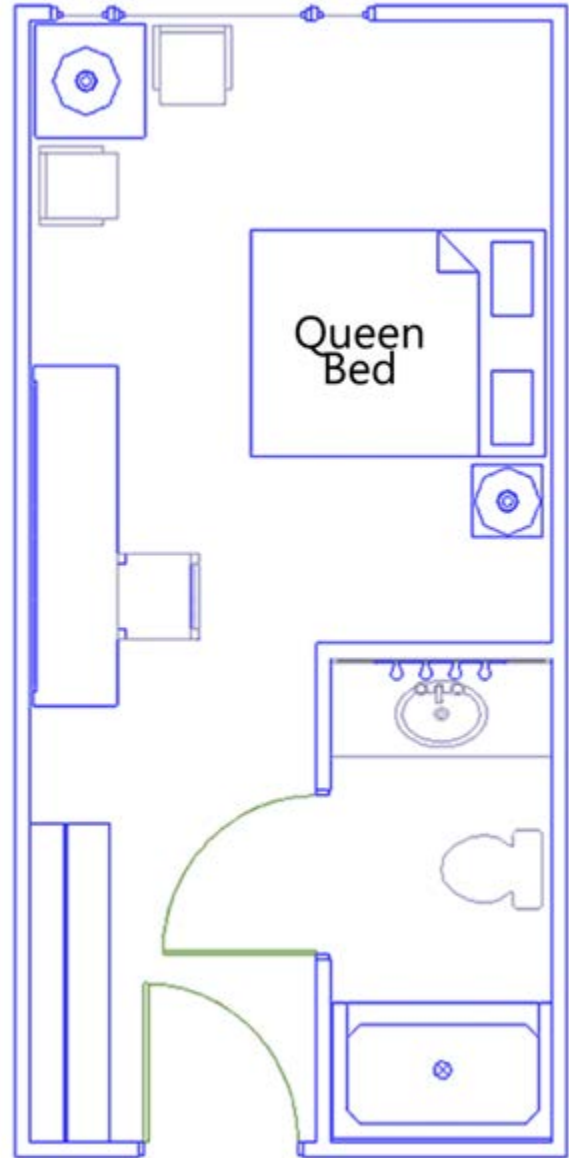

PURDY CENTER

The Purdy Center has 58 hotel-style rooms with private bath and shower. 28 rooms have a queen bed and a bunk bed (NEW in 2016). 24 rooms have two double beds. 4 rooms have one queen bed. 2 rooms have two twin beds. The main dining hall is located here, along with the indoor pool, bookstore and large lobby with stone fireplace.

Exterior of building

Bedroom with two double beds

Social hall

Heated indoor pool

Adirondack-style gathering room

Computer center

BEDS & CAPACITY BY UNIT

Unit #	Single	Bunk	Double	Queen	King	Normal Capacity	Maximum Capacity
102/104	2					2	3
106/112			2			4	5
205/207/209/211				1		2	3
201-204 ; 206/208/210/212			2			4	5
301-312			2			4	5
217-228 ; 313-328		1		1		4	5

Purdy Center

Each unit is approximately 305 square feet
Even units face toward Lake Pleasant

Even Units

Odd Units

Purdy Center

Units 102 & 104
Handicap Accessible

Units 205, 207, 209 & 211
Handicap Accessible

Purdy Center

Each unit is approximately 305 square feet
Even units face toward Lake Pleasant

Units 217-228 and
Units 313 - 328

Even Units

Odd Units