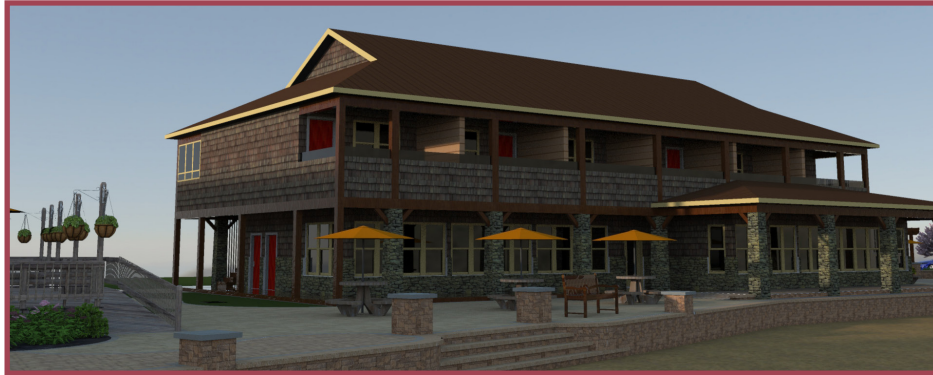

# LARSEN LODGE

## *beachfront*

**Artist's rendition of view from Lake Pleasant.**

- 🏠 Lodge; 6 one-room suites on the upper level
- 📍 Located on the beach between Mesa and the Tee Pee
- 🚻 Bathroom with tub/shower combo
- ✚ Air conditioning, porch, microwave, coffee pot, and mini fridge
- 🔥 One large shared fire pit
- ♿ No handicap rooms

The lower level will provide a beautiful space to relax and fellowship with friends and family in the library, lounge, great room, and many porch areas. We are excited to be able to offer this new accommodation for Summer 2017 and for years to come.