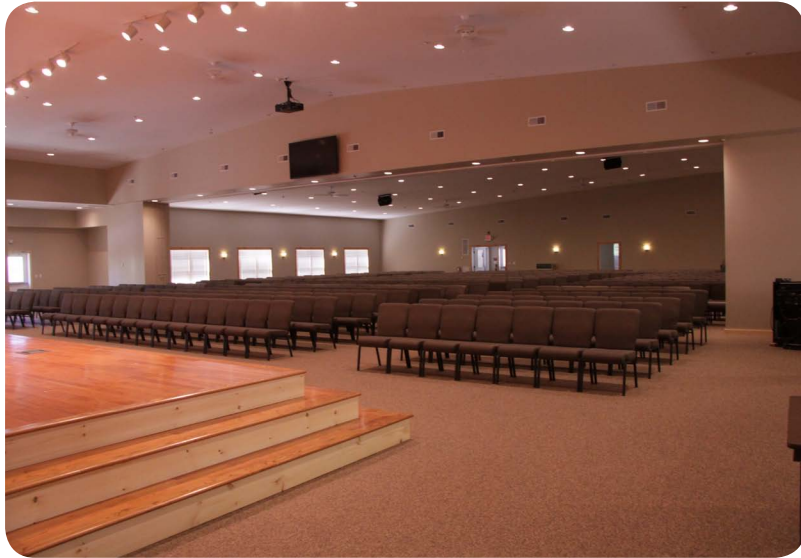

Buirkle Center

The Buirkle Conference Center is our largest year-round meeting space. With a capacity of 750 people, this room provides:

- 46' x 14' stage
- 32-channel soundboard and a system complete with CD and cassette playback and recording
- Mounted video projector that can display DVD and VHS as well as a laptop
- Laptop connection for video projector available from either the stage or soundboard
- Flexible lighting controls