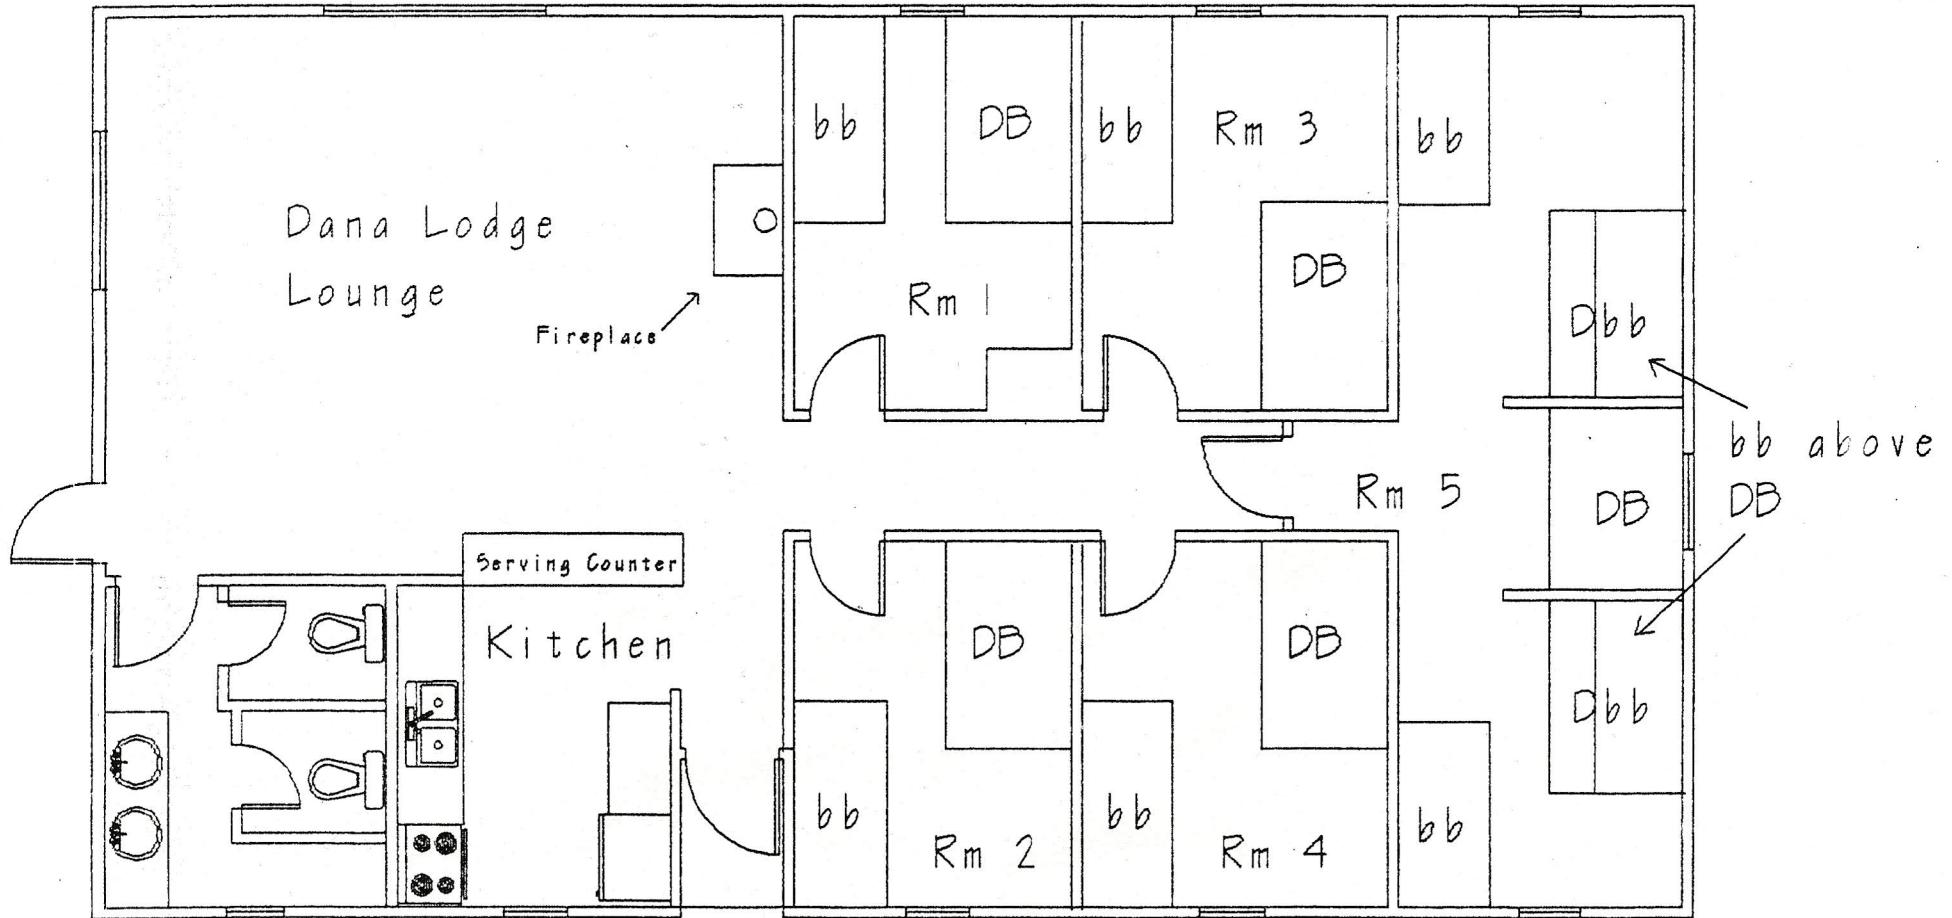

# DANA LODGE

Total 28 Sleeping Spaces

21 If all beds used as singles

DB - double bed

bb - bunk bed

North ↑

(revised April/01)