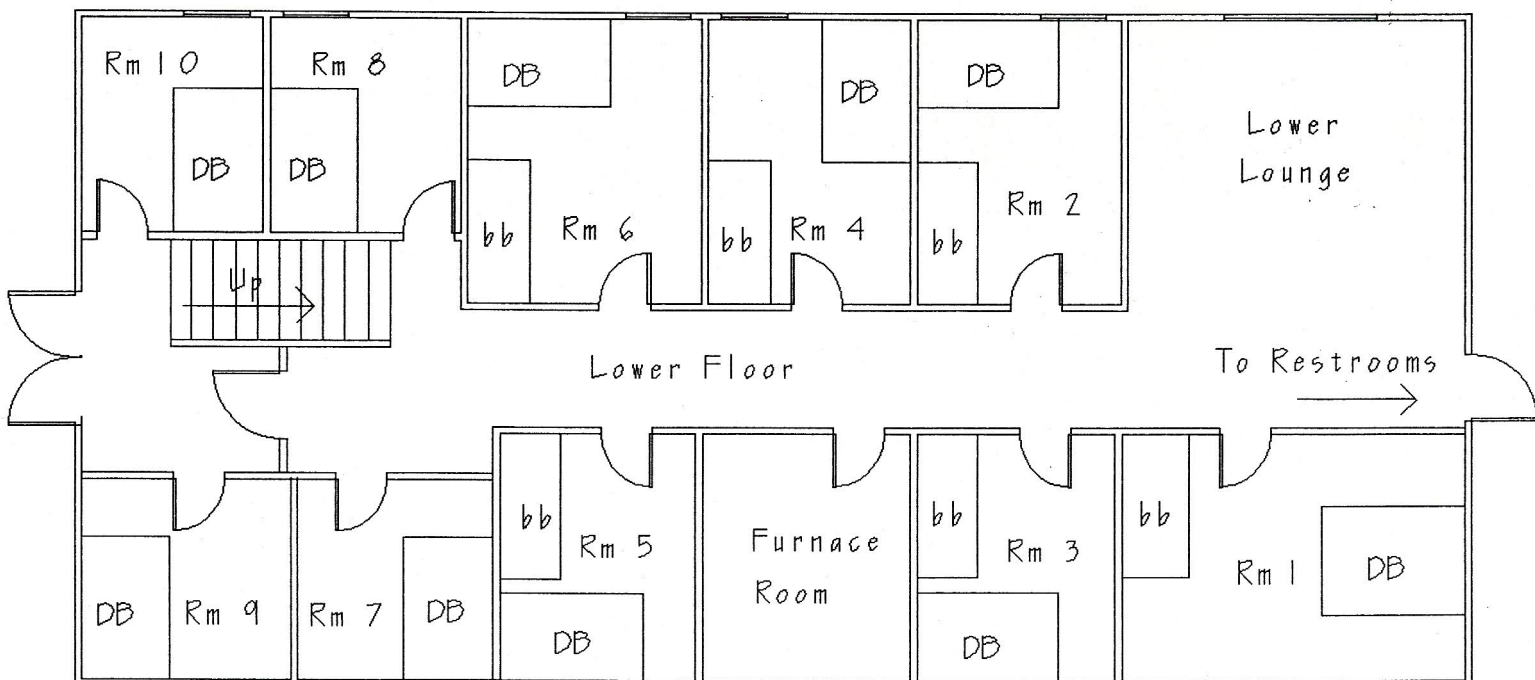

KURIAKOS CENTRE DORM

bb = bunk bed

Upper Floor - 36

DB = Double Bed

Lower floor - 32

Total 68 Sleeping Spaces

North ↑

(revised April/96)