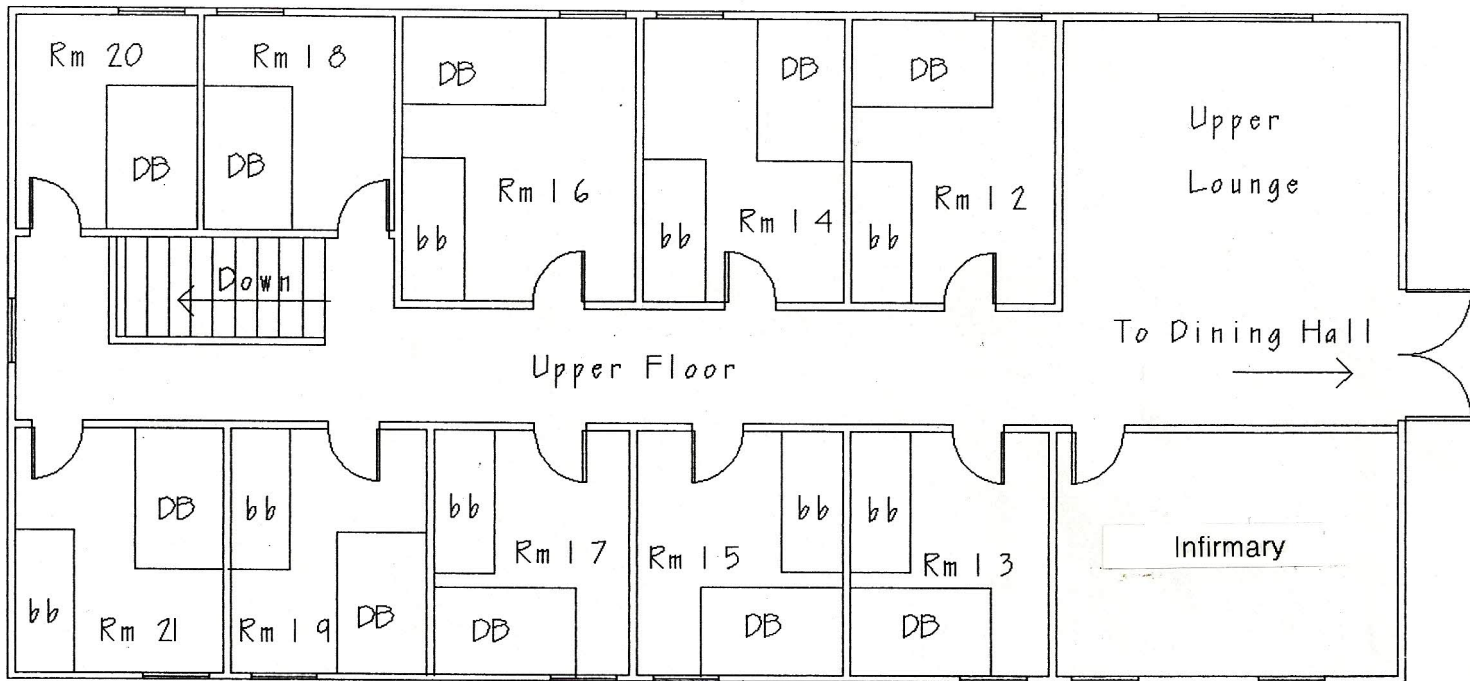

KURIAKOS CENTRE DORM

bb = bunk bed

Upper Floor - 36

DB = Double Bed

Lower floor - 32

Total 68 Sleeping Spaces

North ↑

(revised April/96)