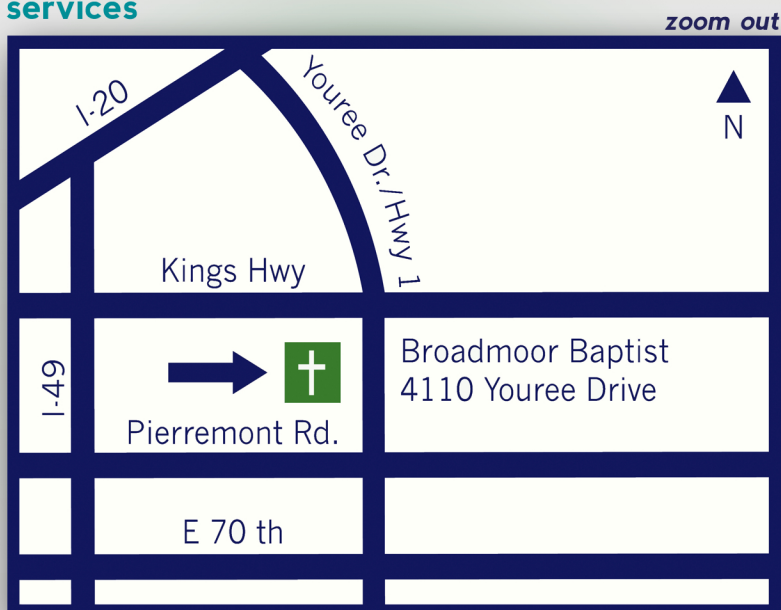

8:30 am

- Celebration Service in the Worship Center North
- Contemporary Worship in the Worship Center South

9:45 am

- BGROUPS: Small Group Bible Study for all ages

11:00 am

- Celebration Service in the Worship Center North
- Contemporary Worship in the Worship Center South
- Kidstyle Worship in the W.E.L.L
- WeeWorship in the P.A.D.

6:00 pm

- Traditional Service in the Worship Center North

4110 Youree Drive Shreveport, LA 71105 318.868.6552
www.broadmoor.tv

■ General Parking ■ Guest Parking
■ Families with Infants