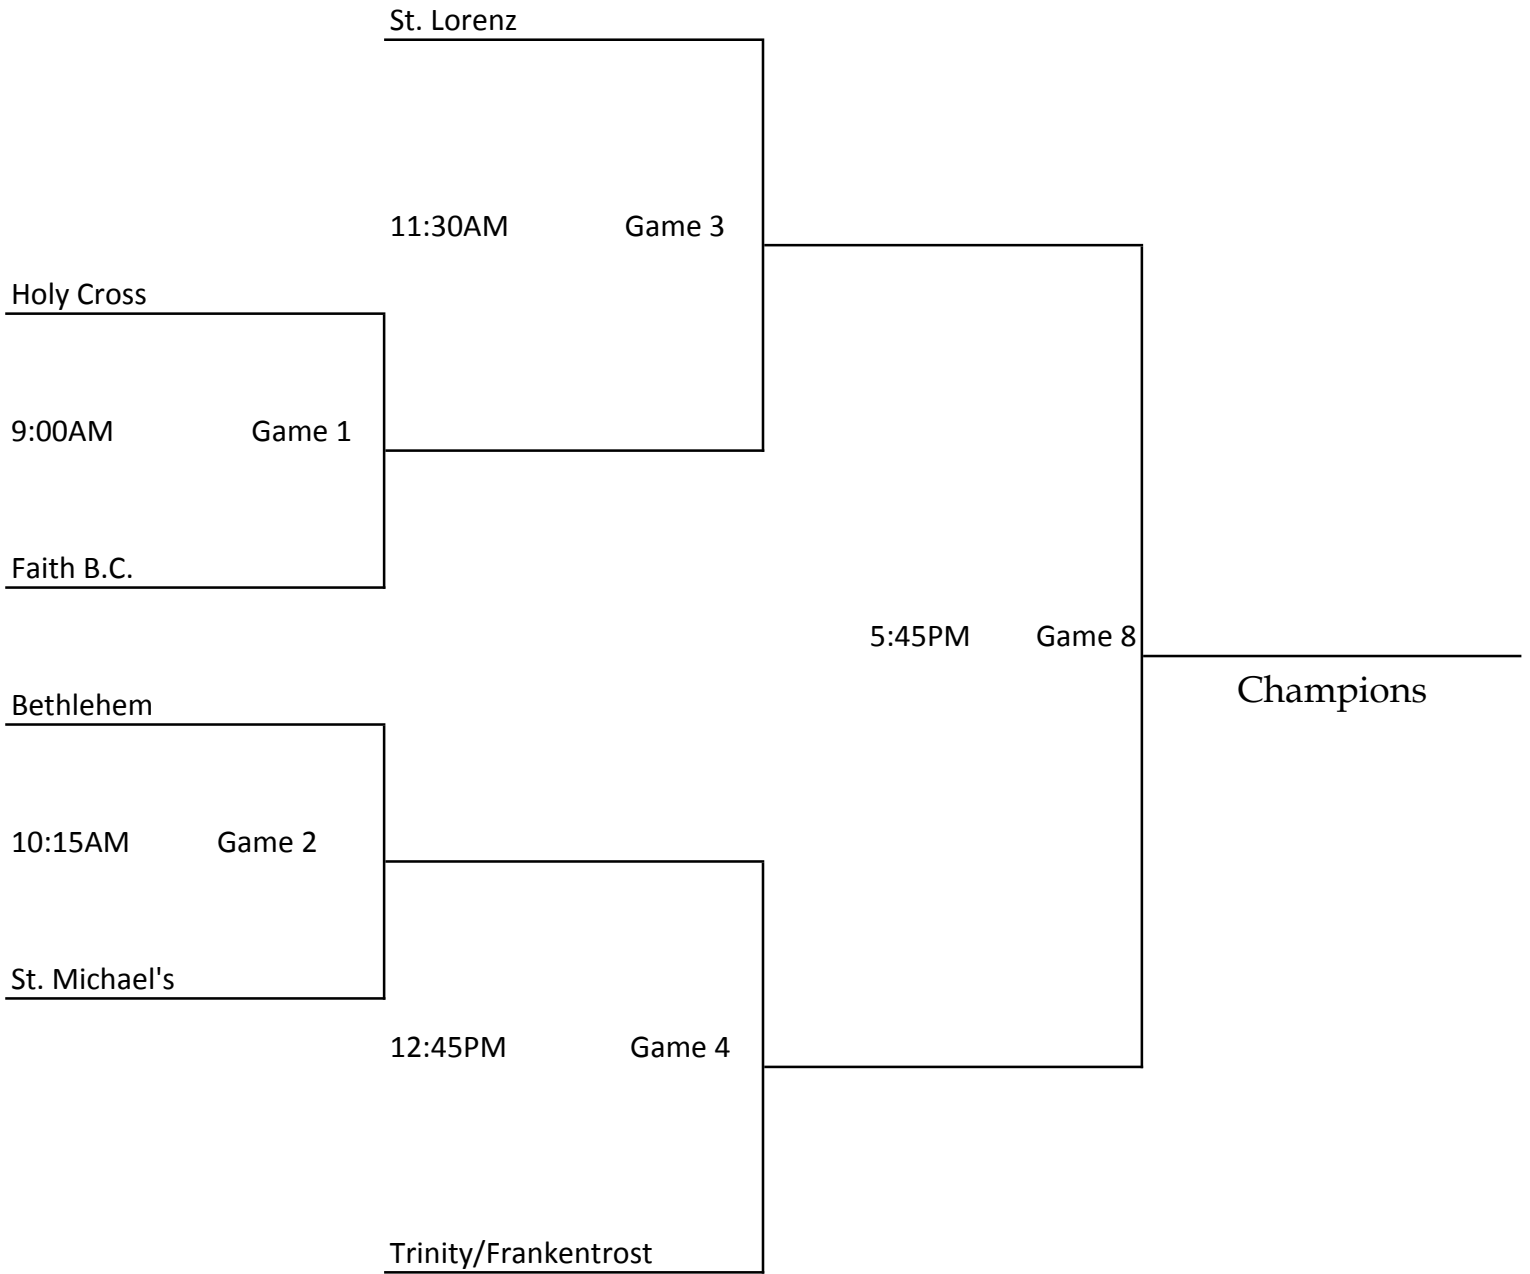

St. Michael's B-Team Girls Basketball Invitational - Updated 11/3/18

L1 _____

Vs. 2:00PM (G5) C1 _____

L2 _____

C1 _____

Vs. 4:30PM (G7)

C2 _____

L3 _____

Vs. 3:15PM (G6) C2 _____

L4 _____

3rd PLACE _____