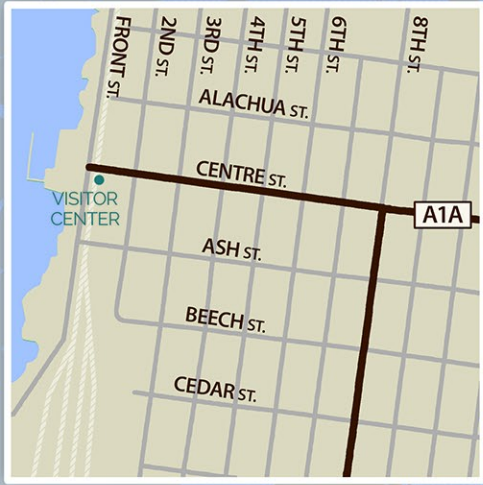

DOWNTOWN

CUTOUT SCALE 2,000 feet

ATLANTIC OCEAN

- Atlanta—356 mi/573 km
- Charleston—227 mi/365 km
- Fort Lauderdale—360 mi/579 km
- Hilton Head—159 mi/255 km
- Jacksonville—33 mi/53 km
- Miami—379 mi/610 km
- Orlando—177 mi/285 km
- Savannah—127 mi/204 km
- St. Augustine—69 mi/111 km
- Tampa—233 mi/375 km
- Washington, DC—630 mi/1014 km

MAP KEY

- ROADS
- PAVED MULTI-USE PATHS
- DIRT MULTI-USE PATHS

SCALE
1 mile

AMELIA ISLAND

TO JACKSONVILLE
VIA HECKSCHER DR.

AMELIA ISLAND
STATE PARK