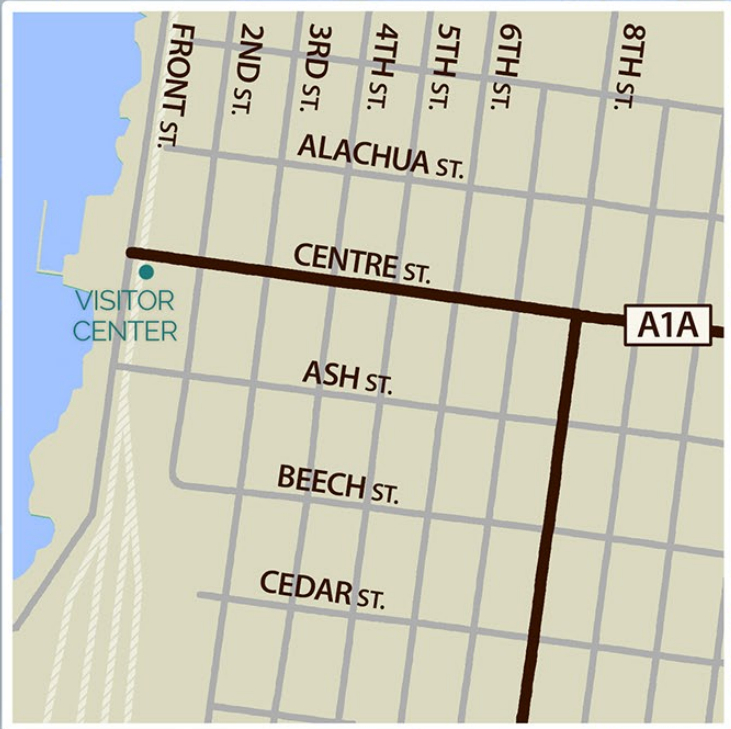

DOWNTOWN

CUTOUT SCALE 2,000 feet

ATLANTIC OCEAN

MAP KEY

- ROADS
- PAVED MULTI-USE PATHS
- DIRT MULTI-USE PATHS

SCALE 1 mile

AMELIA ISLAND

TO JACKSONVILLE
VIA HECKSCHER DR.

AMELIA ISLAND
STATE PARK