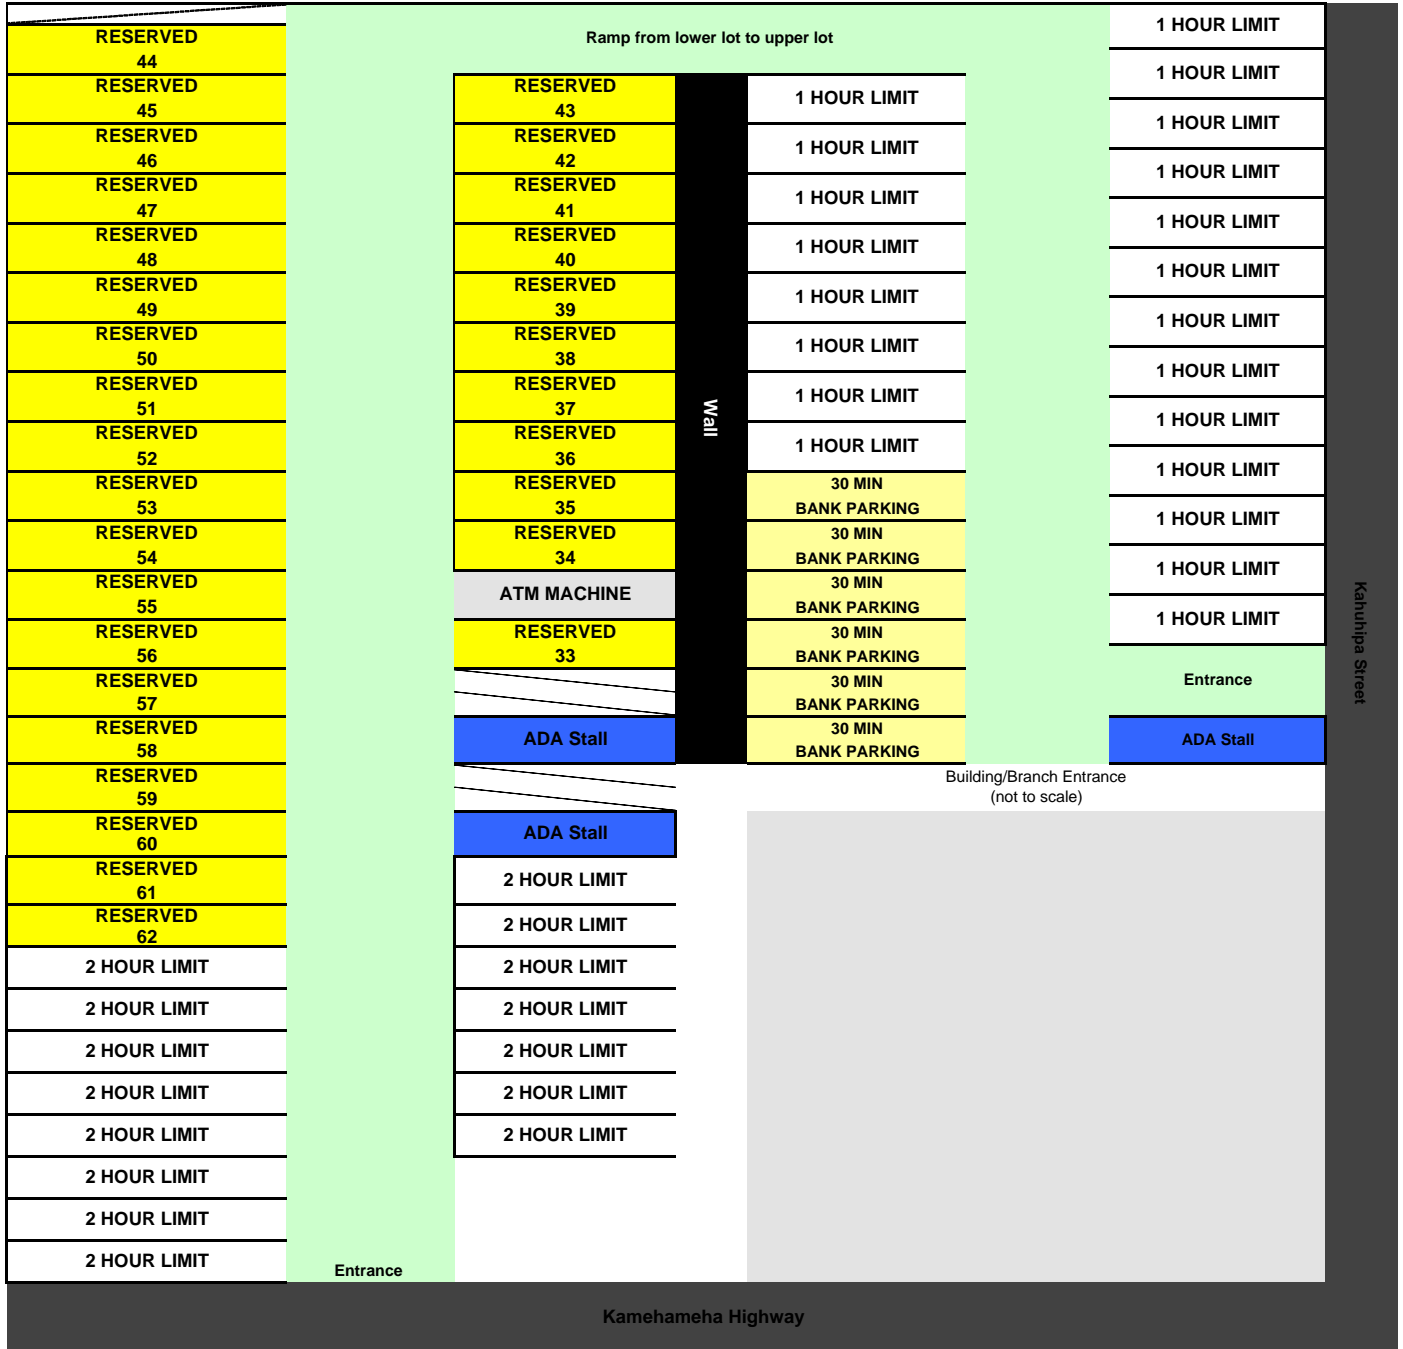

**AMERICAN SAVINGS BANK
KANEHOE BUILDING
PARKING MAP
Revised on 05/29/13**

Lower Level (Kamehameha Entrance)

Reserved (Building Tenants)	30
2 Hour Limit (Customer)	15
ADA	2
Total Lower Level Stalls	47

Upper Level (Kahuhipa Entrance)

1 Hour Limit (Customer)	21
30 Min Bank Parking	6
ADA	1
Total Upper Level Stalls	28

Total 75